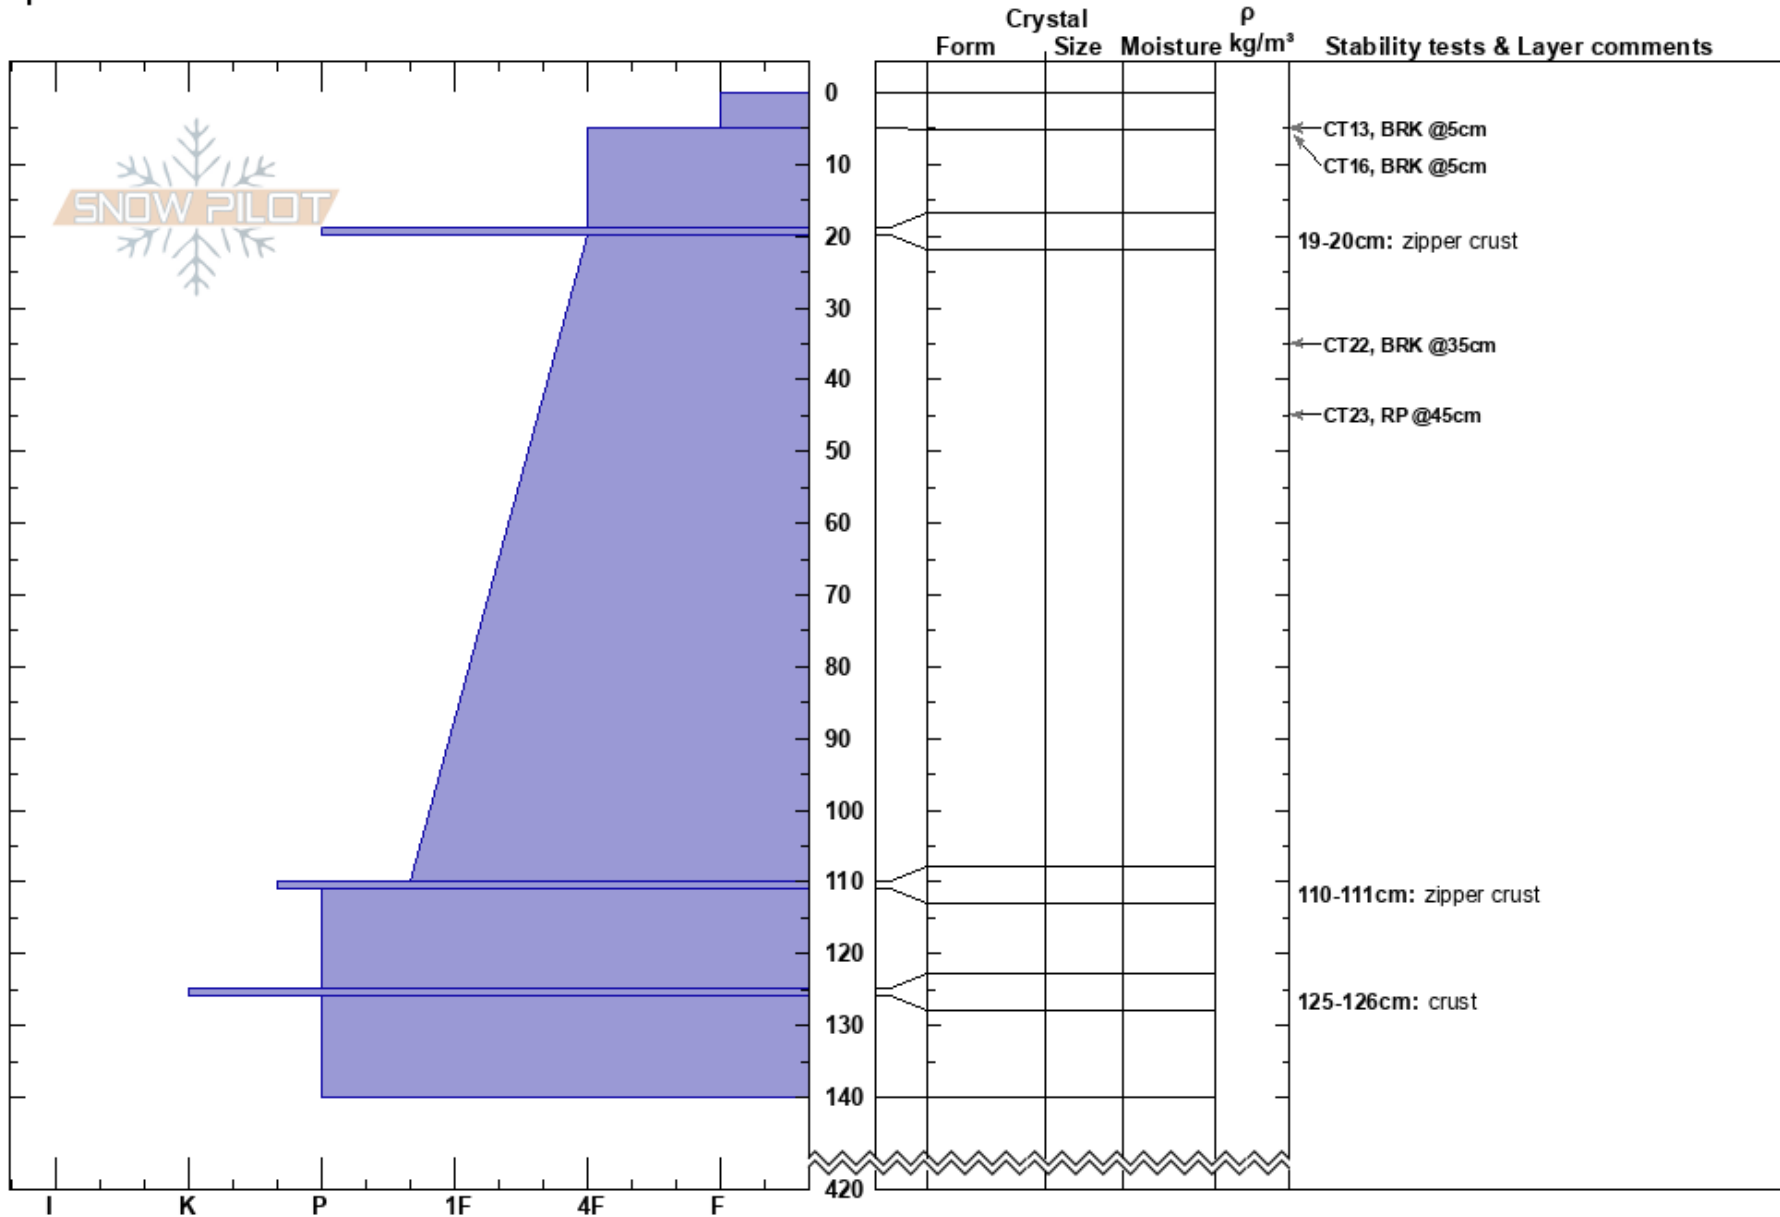

Brilliant
 Monashee
 BC
 Elevation: 2080 m
 Aspect: NE
 Specifics:

Shawn West
 04/03/2022 - 12:25
 Co-ord:
 Slope Angle: 35°
 Wind Loading:

Stability:
 Air Temperature:
 Sky Cover: SCT
 Precipitation: NO
 Wind: Calm

HS:420
 Layer Notes:
 19-20cm: zipper crust
 110-111cm: zipper crust
 125-126cm: crust

Notes: