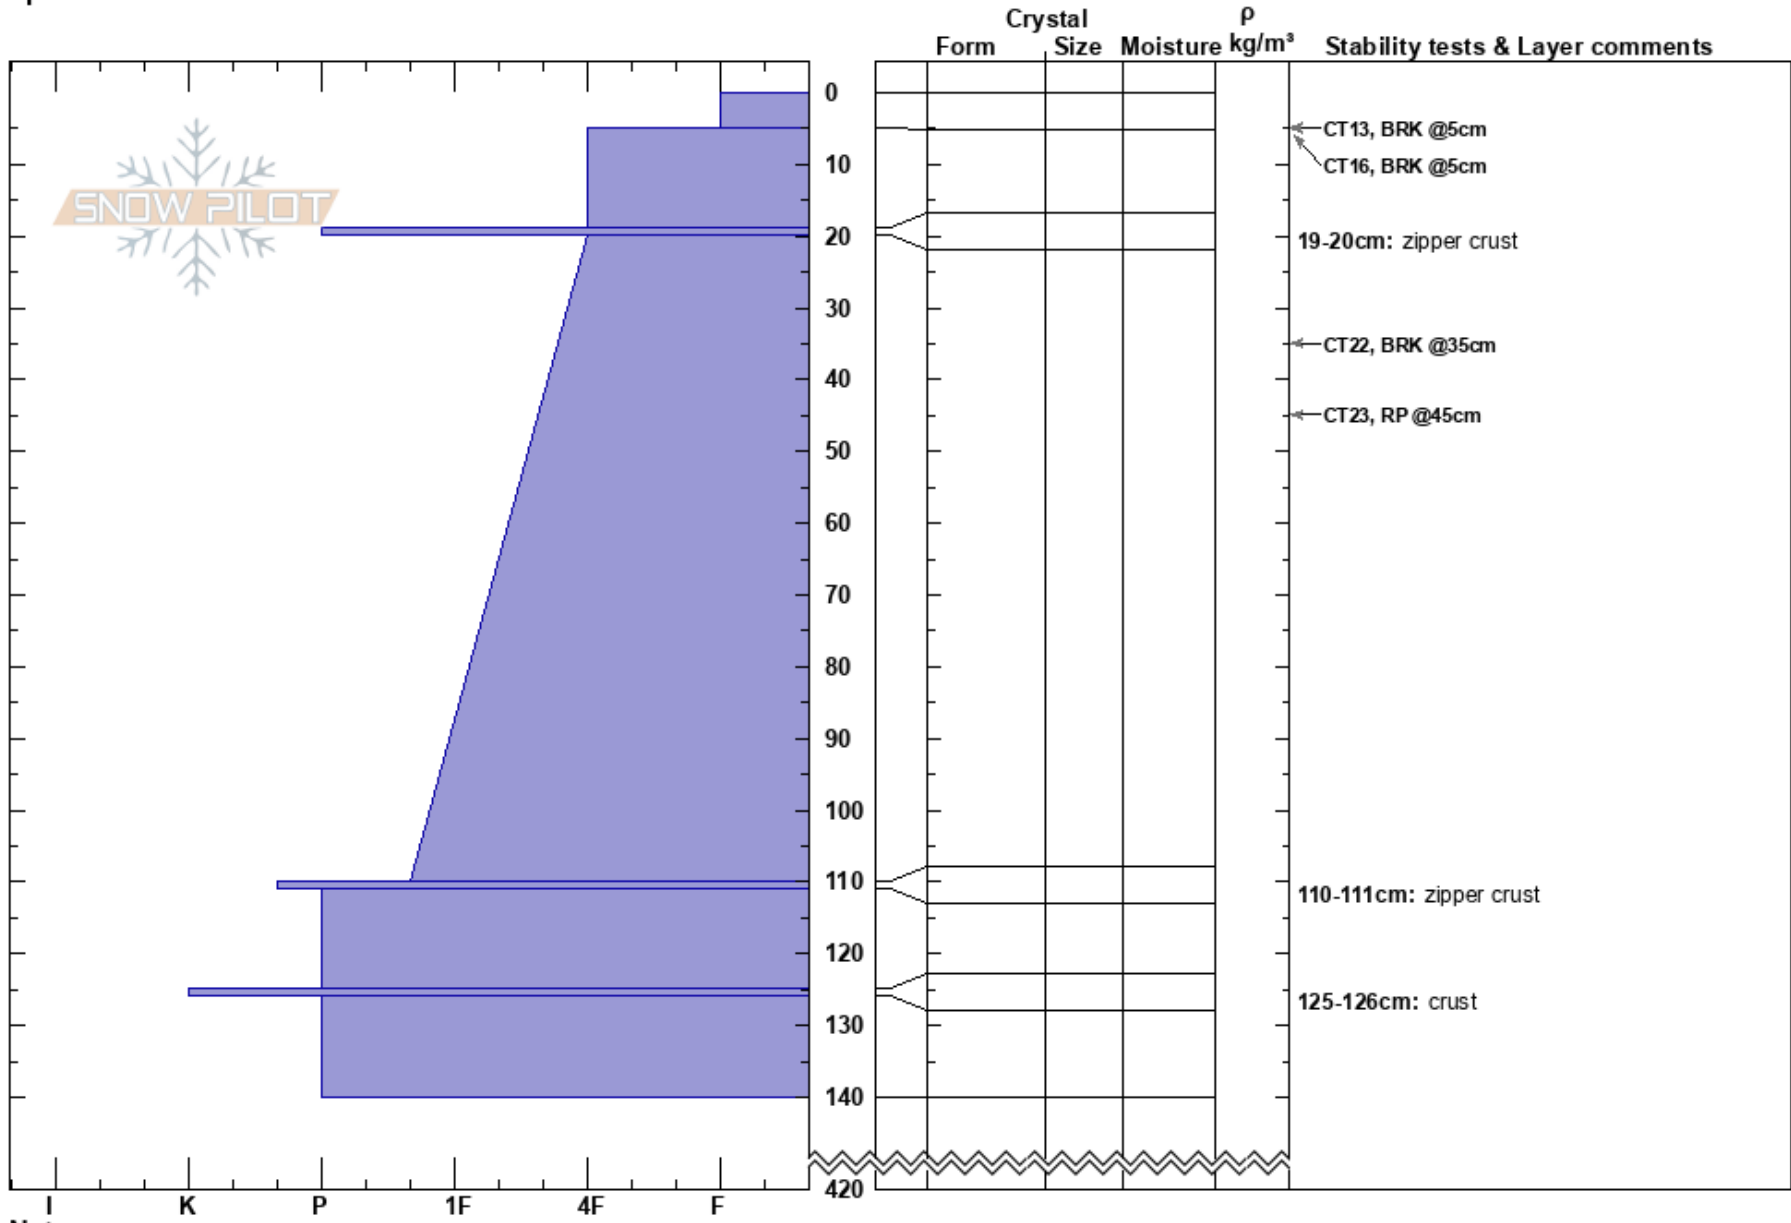

Brilliant
 Monashee
 BC
 Elevation: 2080 m
 Aspect: NE
 Specifics:

Shawn West
 04/03/2022 - 12:25
 Co-ord:
 Slope Angle: 35°
 Wind Loading:

Stability:
 Air Temperature:
 Sky Cover: SCT
 Precipitation: NO
 Wind: Calm

HS:420
 Layer Notes:
 19-20cm: zipper crust
 110-111cm: zipper crust
 125-126cm: crust

Notes: