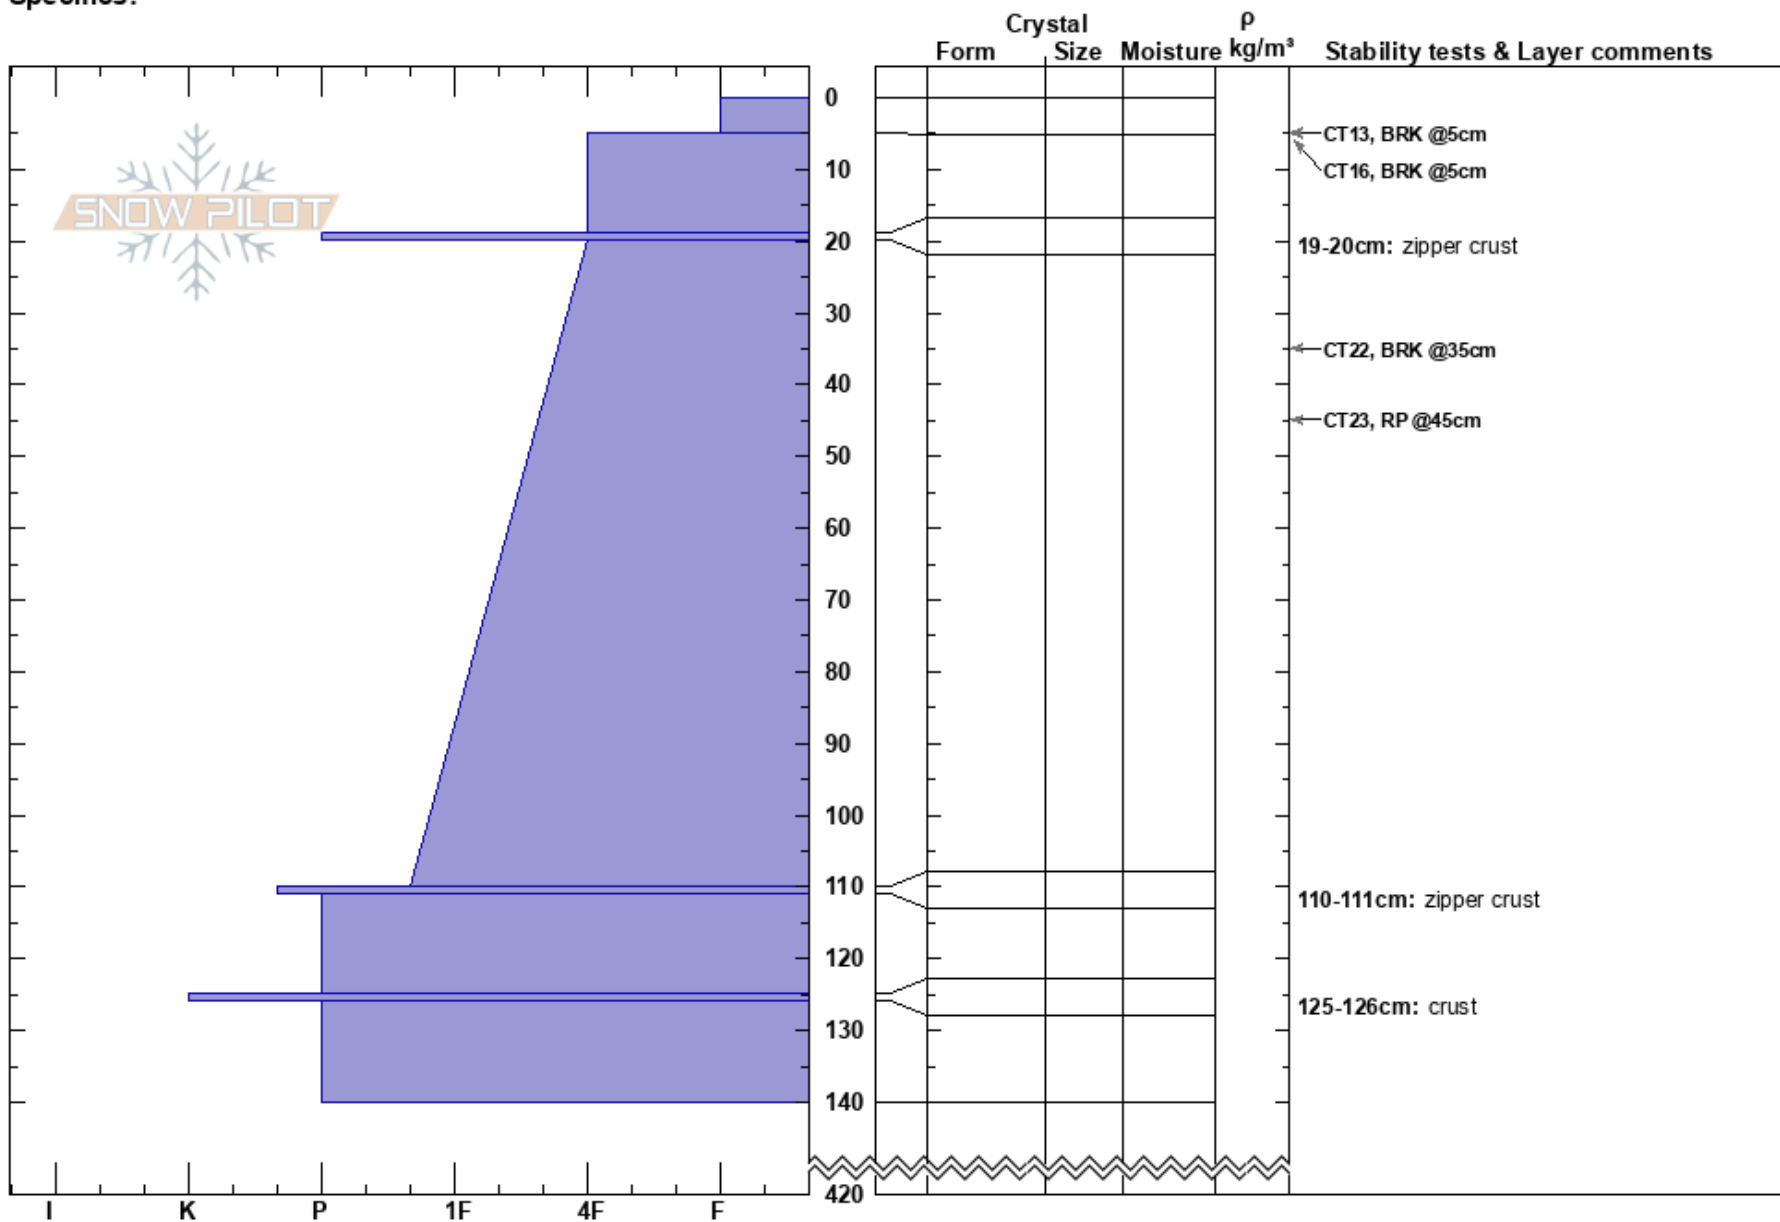

Brilliant
 Monashee
 BC
 Elevation: 2080 m
 Aspect: NE
 Specifics:

Shawn West
 04/03/2022 - 12:25
 Co-ord:
 Slope Angle: 35°
 Wind Loading:

Stability:
 Air Temperature:
 Sky Cover: SCT
 Precipitation: NO
 Wind: Calm

HS:420
 Layer Notes:
 19-20cm: zipper crust
 110-111cm: zipper crust
 125-126cm: crust

Notes: