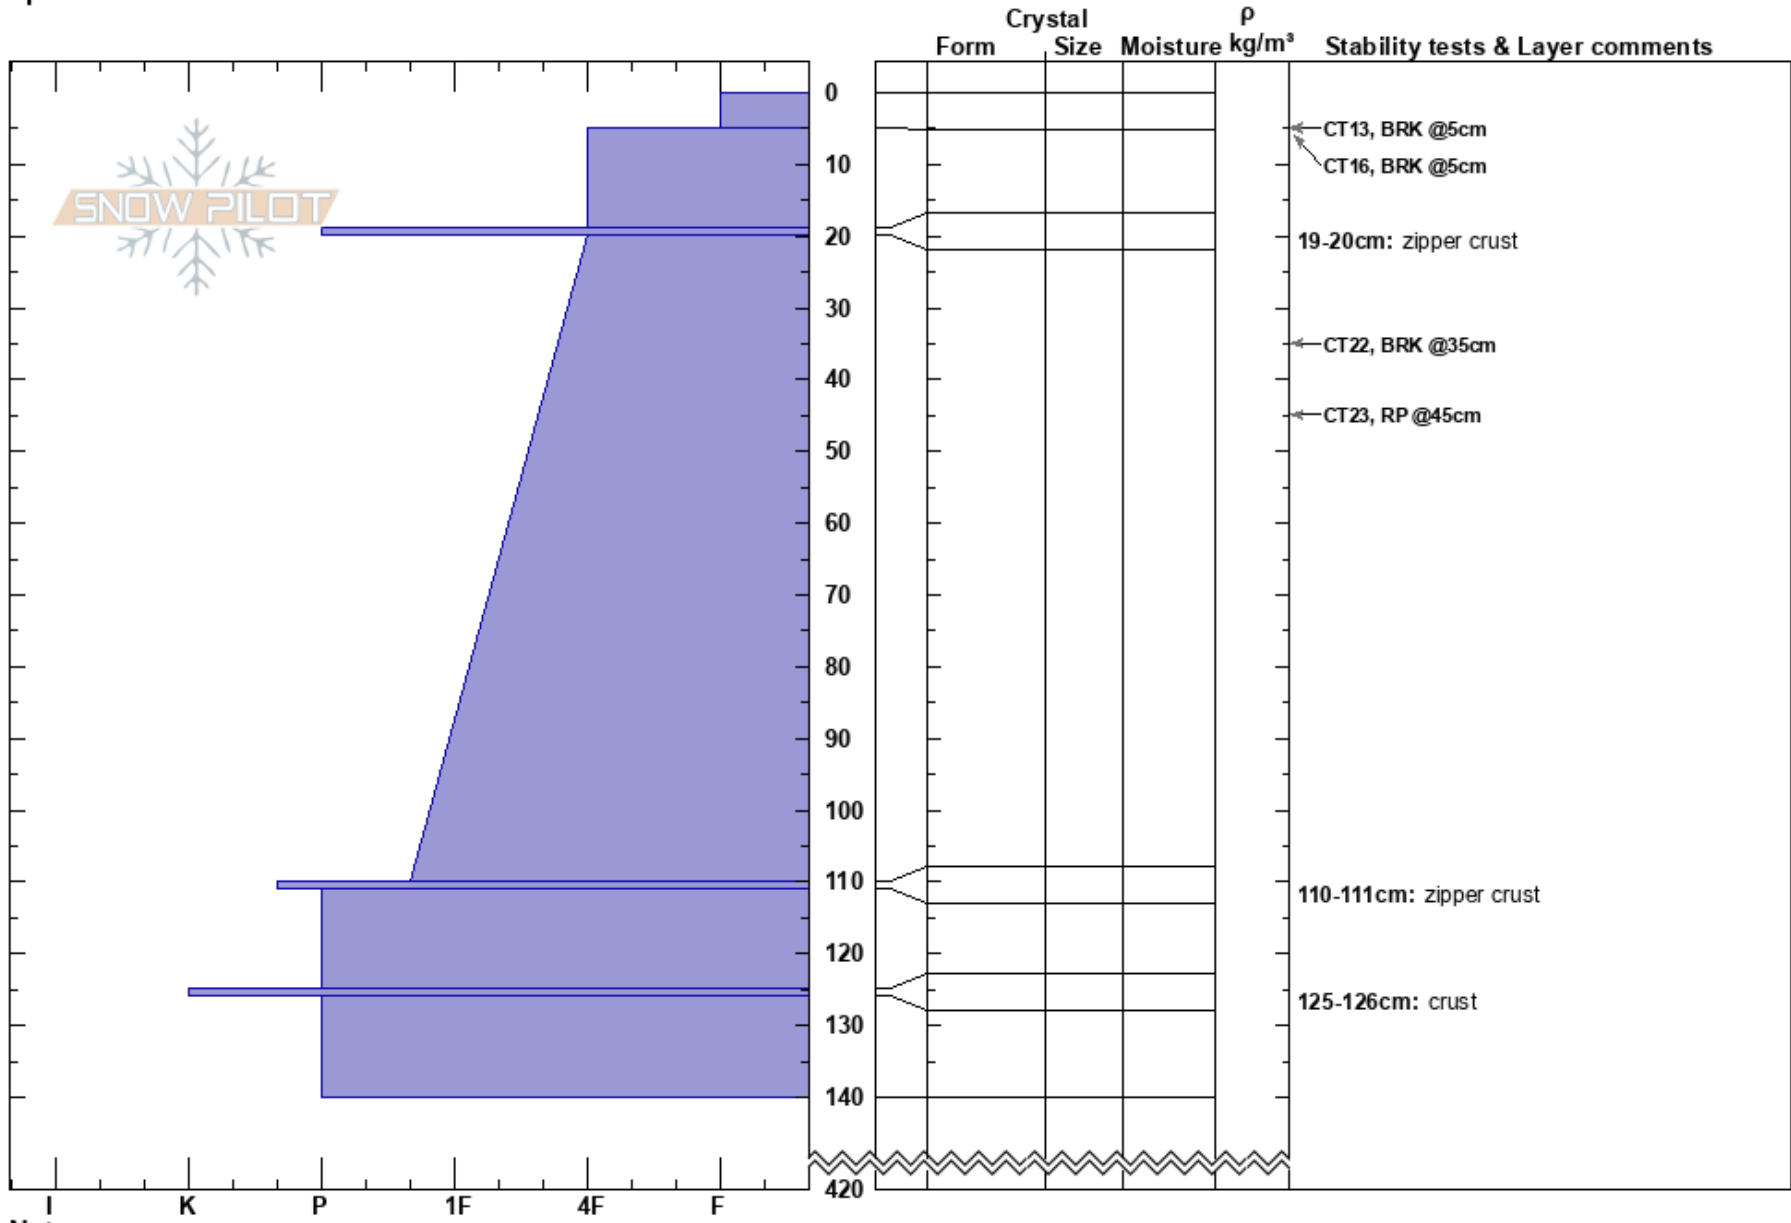

Brilliant  
 Monashee  
 BC  
 Elevation: 2080 m  
 Aspect: NE  
 Specifics:

Shawn West  
 04/03/2022 - 12:25  
 Co-ord:  
 Slope Angle: 35°  
 Wind Loading:

Stability:  
 Air Temperature:  
 Sky Cover: SCT  
 Precipitation: NO  
 Wind: Calm

HS:420  
 Layer Notes:  
 19-20cm: zipper crust  
 110-111cm: zipper crust  
 125-126cm: crust

Notes: