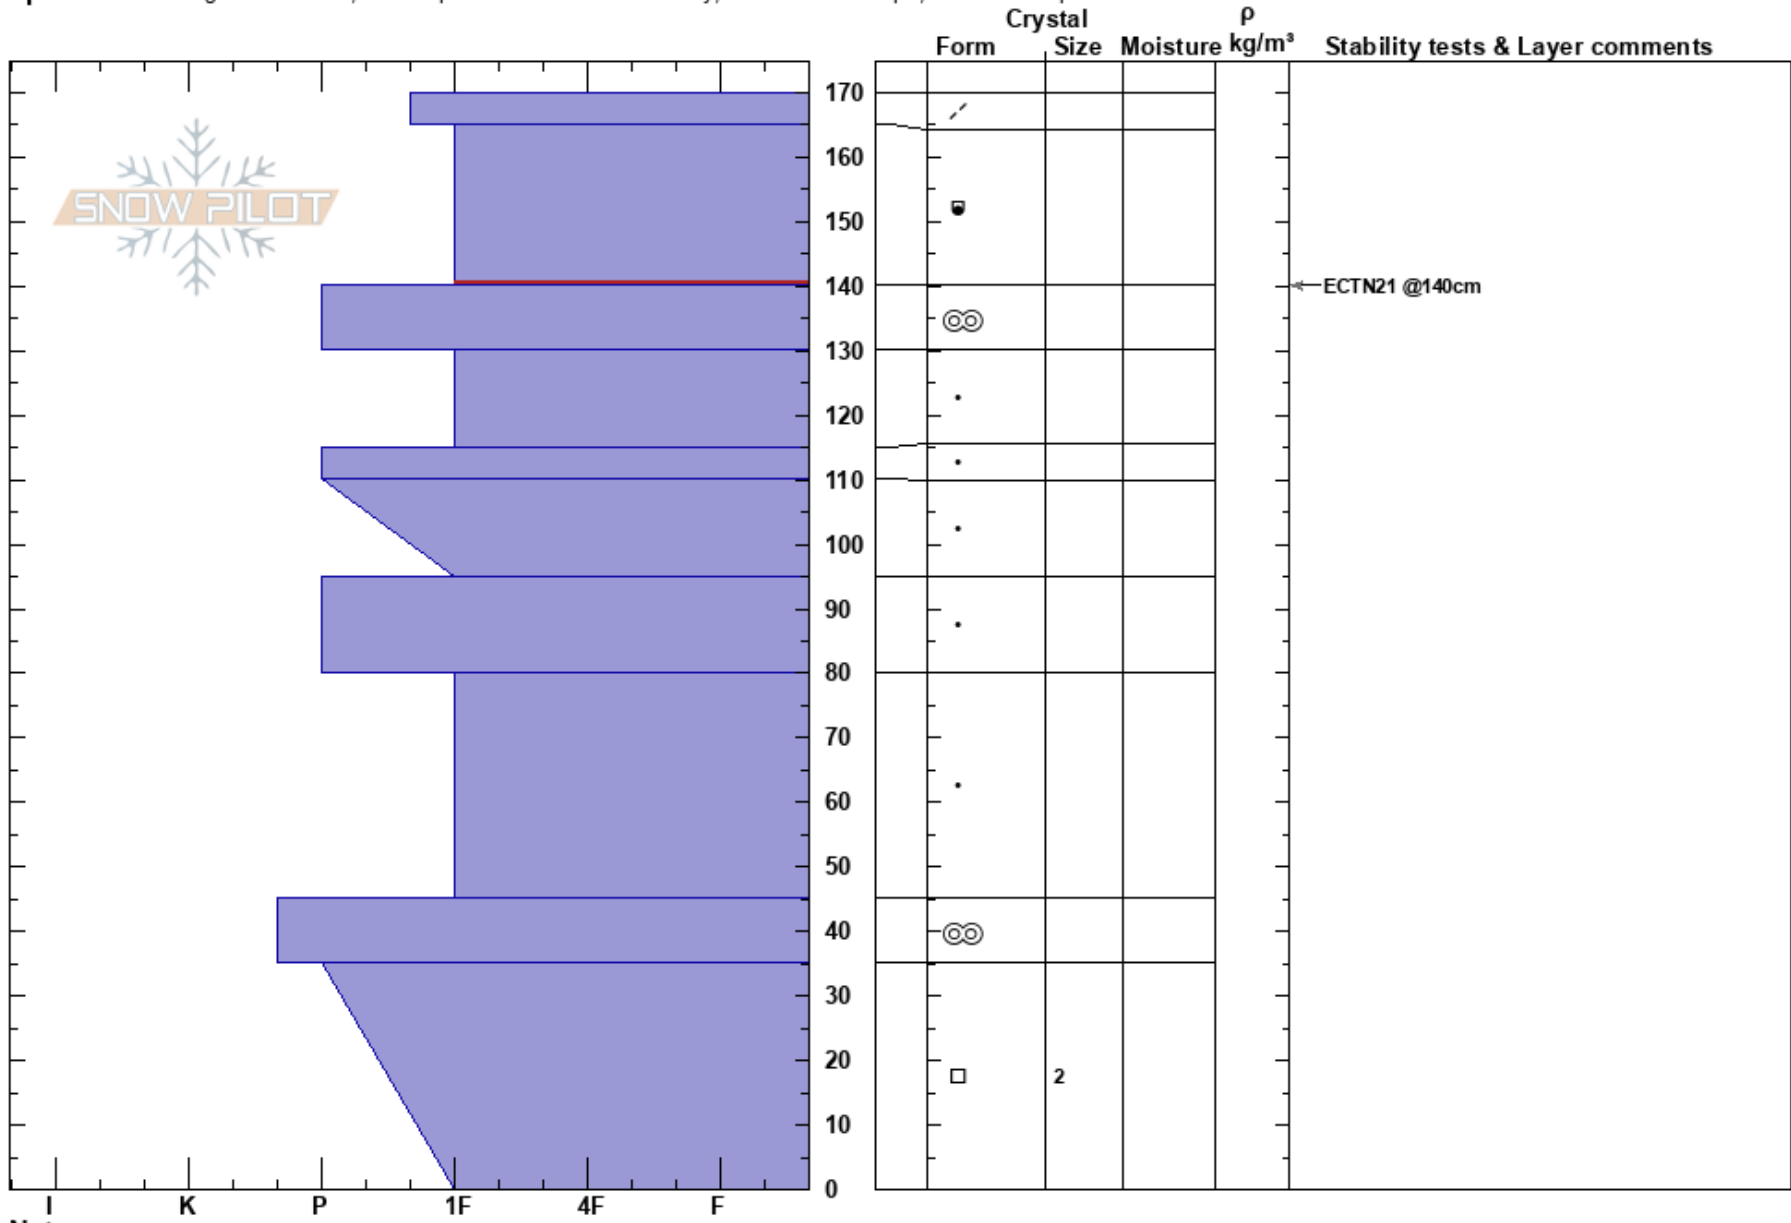

3rd fork gut
 Madison Range-N
 MT
 Elevation: 9700 ft
 Aspect: NE

taylor woodward
 12/09/2017 - 9:00am
 Co-ord: 45.28541N, -111.44495W
 Slope Angle: 41°
 Wind Loading: previous

Stability:
 Air Temperature: -2°C
 Sky Cover: SCT
 Precipitation: NO
 Wind: W Light Breeze

HS: 170
 PF: 10 165-140cm: Problematic layer

Specifics: Pit dug in a Ski Area; Pit is representative of backcountry; Ski tracks on slope; We skied slope

Notes: