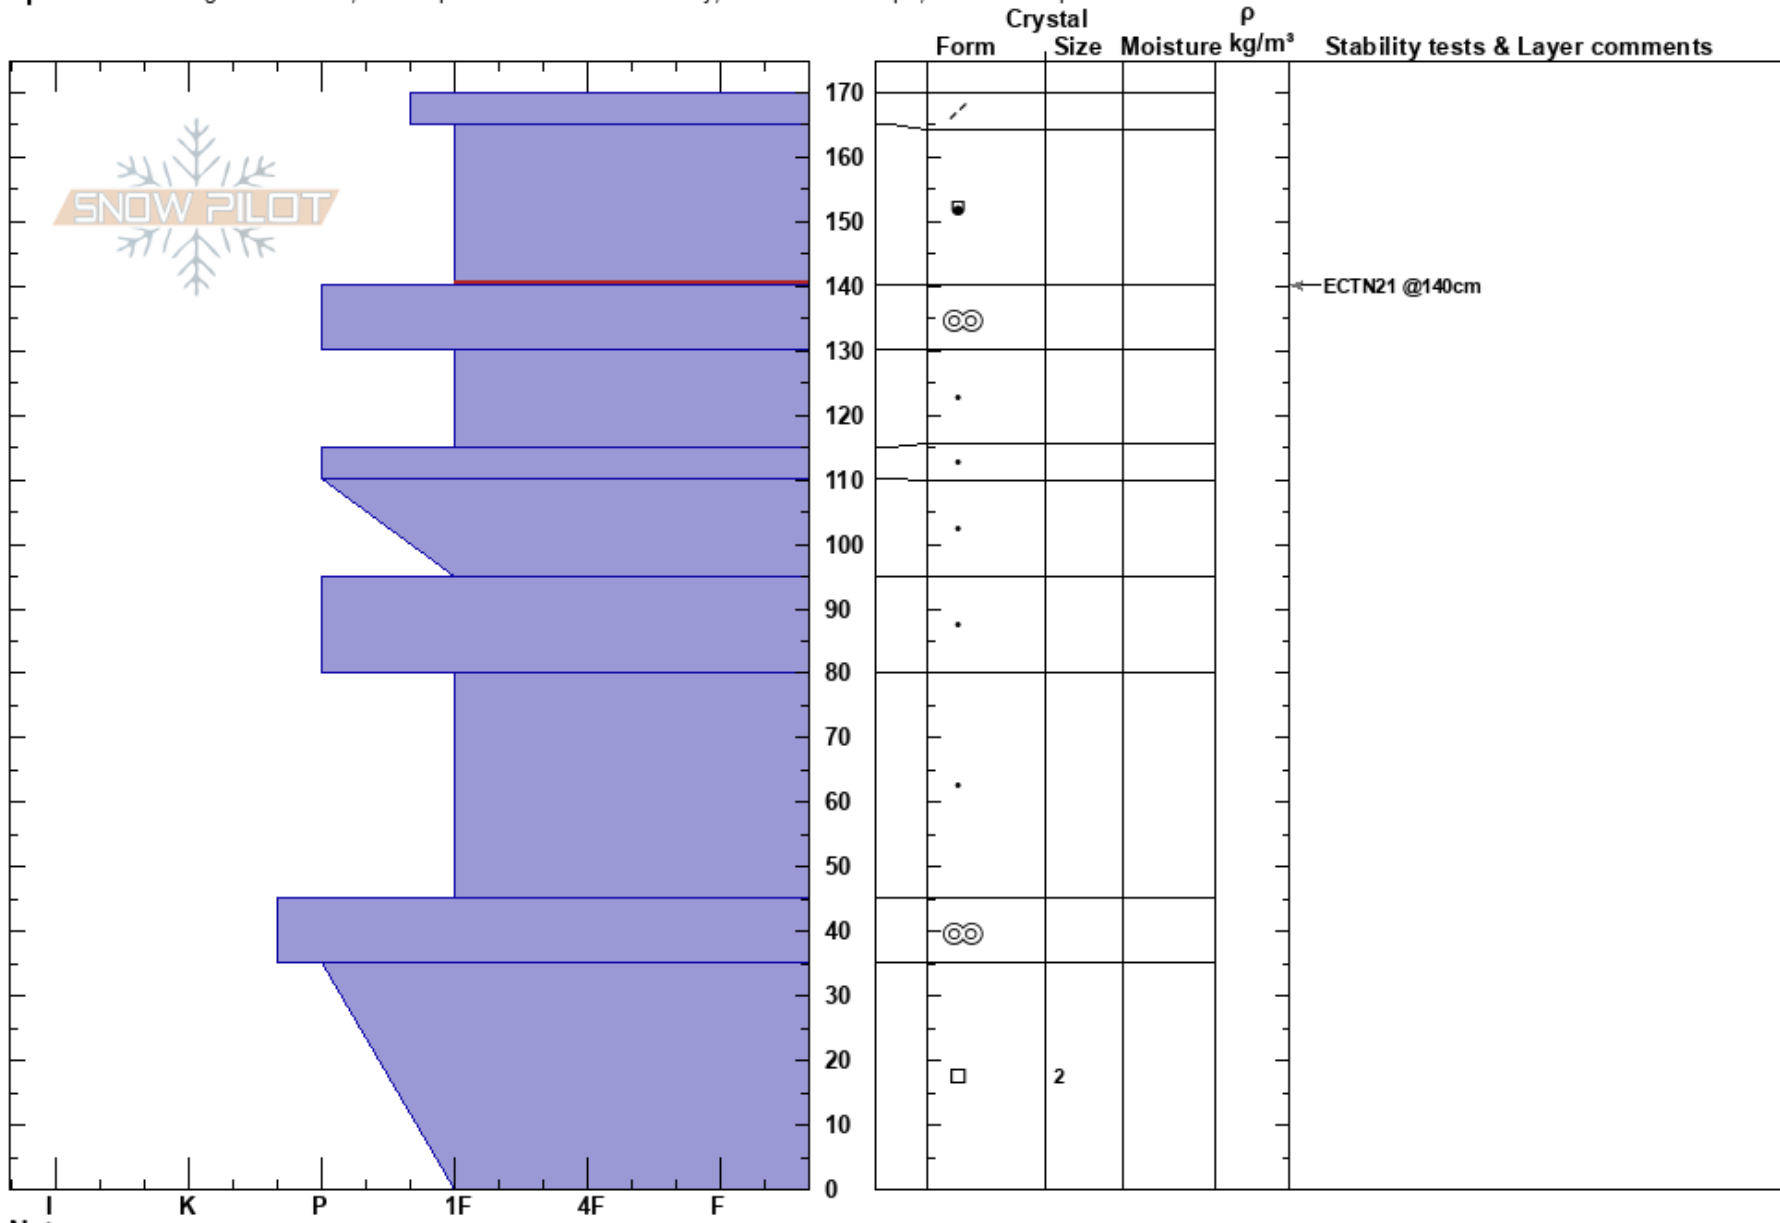

3rd fork gut  
 Madison Range-N  
 MT  
 Elevation: 9700 ft  
 Aspect: NE

taylor woodward  
 12/09/2017 - 9:00am  
 Co-ord: 45.28541N, -111.44495W  
 Slope Angle: 41°  
 Wind Loading: previous

Stability: **HS: 170**  
 Air Temperature: -2°C **PF: 10** 165-140cm: Problematic layer  
 Sky Cover: SCT  
 Precipitation: NO  
 Wind: W Light Breeze

Specifics: Pit dug in a Ski Area; Pit is representative of backcountry; Ski tracks on slope; We skied slope

Notes: