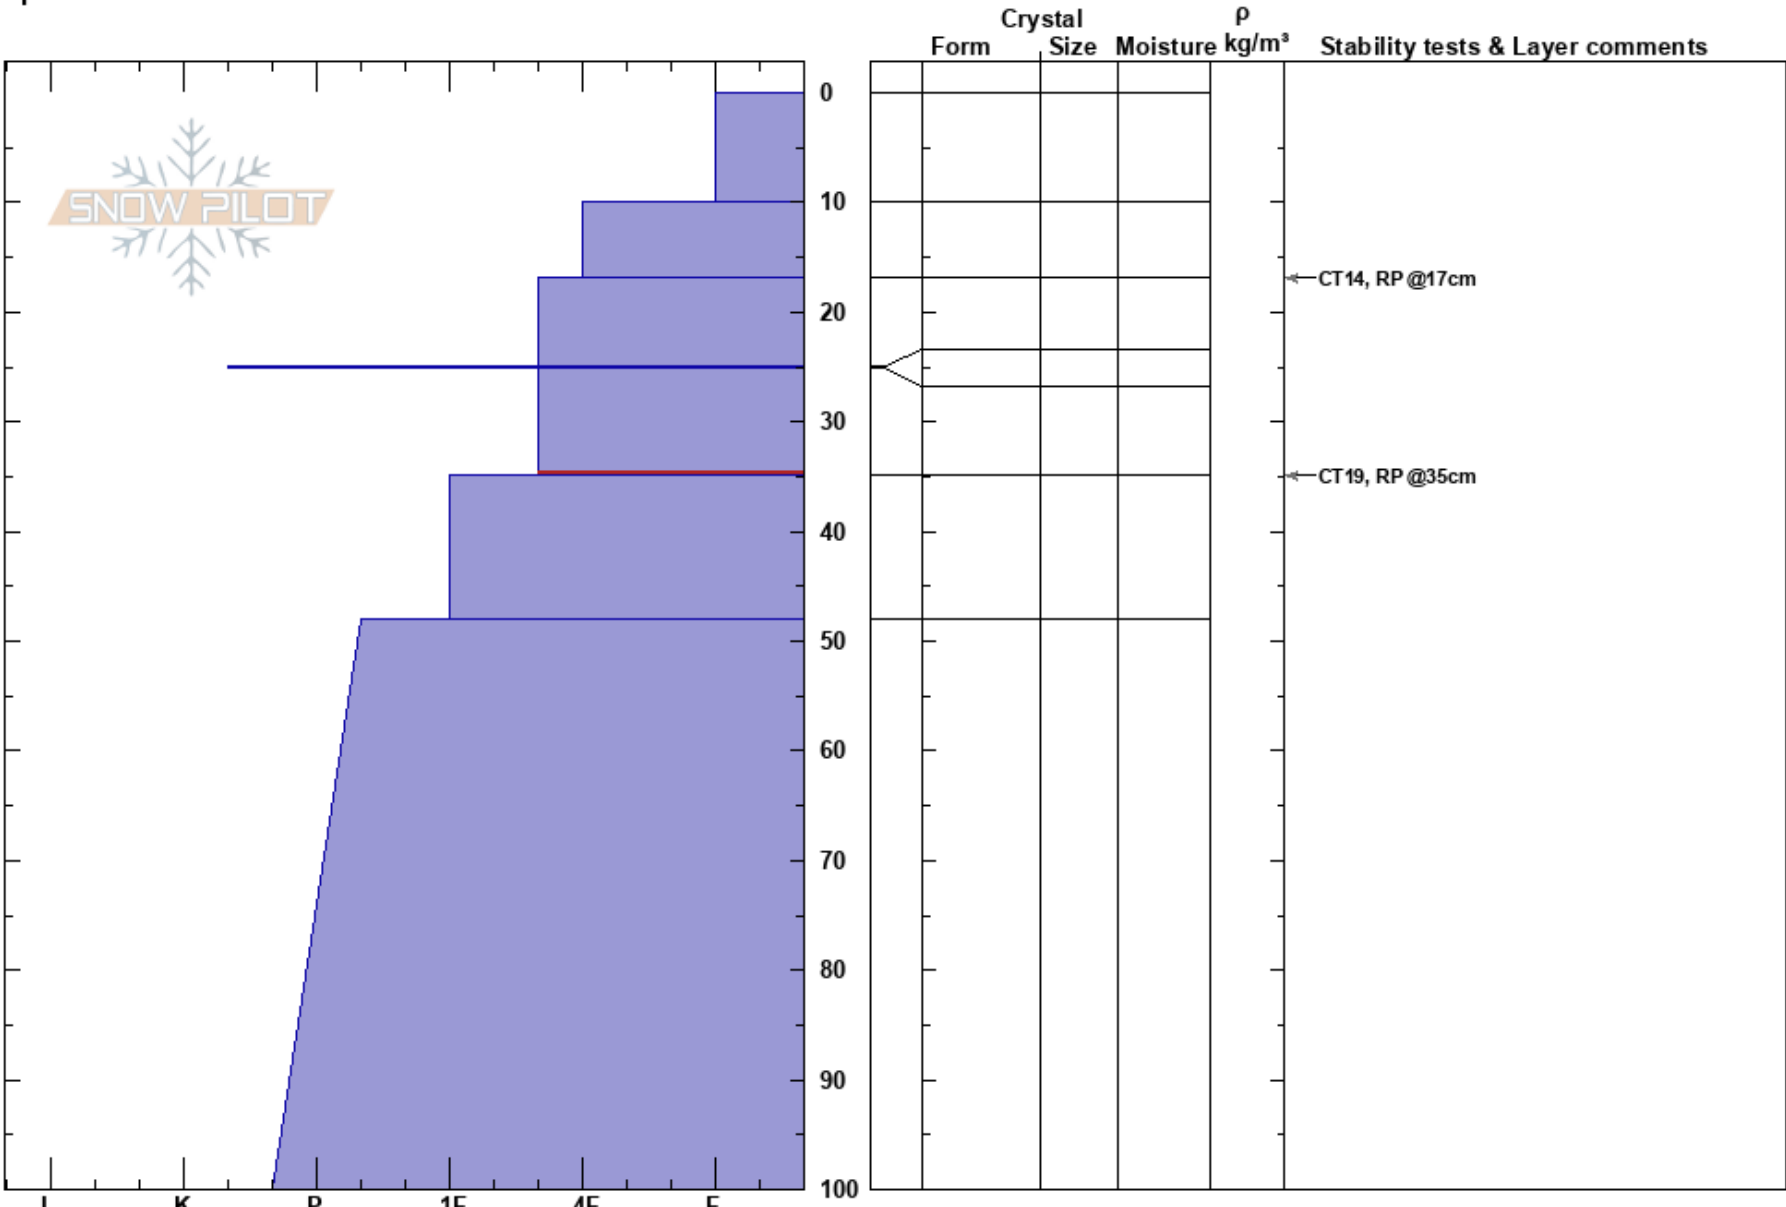

Brilliant Upper Right
 Monashee
 BC
 Elevation: 2150 m
 Aspect: NE
 Specifics:

Shawn West
 04/03/2022 - 13:00
 Co-ord:
 Slope Angle: 30°
 Wind Loading:

Stability:
 Air Temperature:
 Sky Cover:
 Precipitation: NO
 Wind:

Layer Notes:
 25.2-35cm: Problematic layer

Notes: