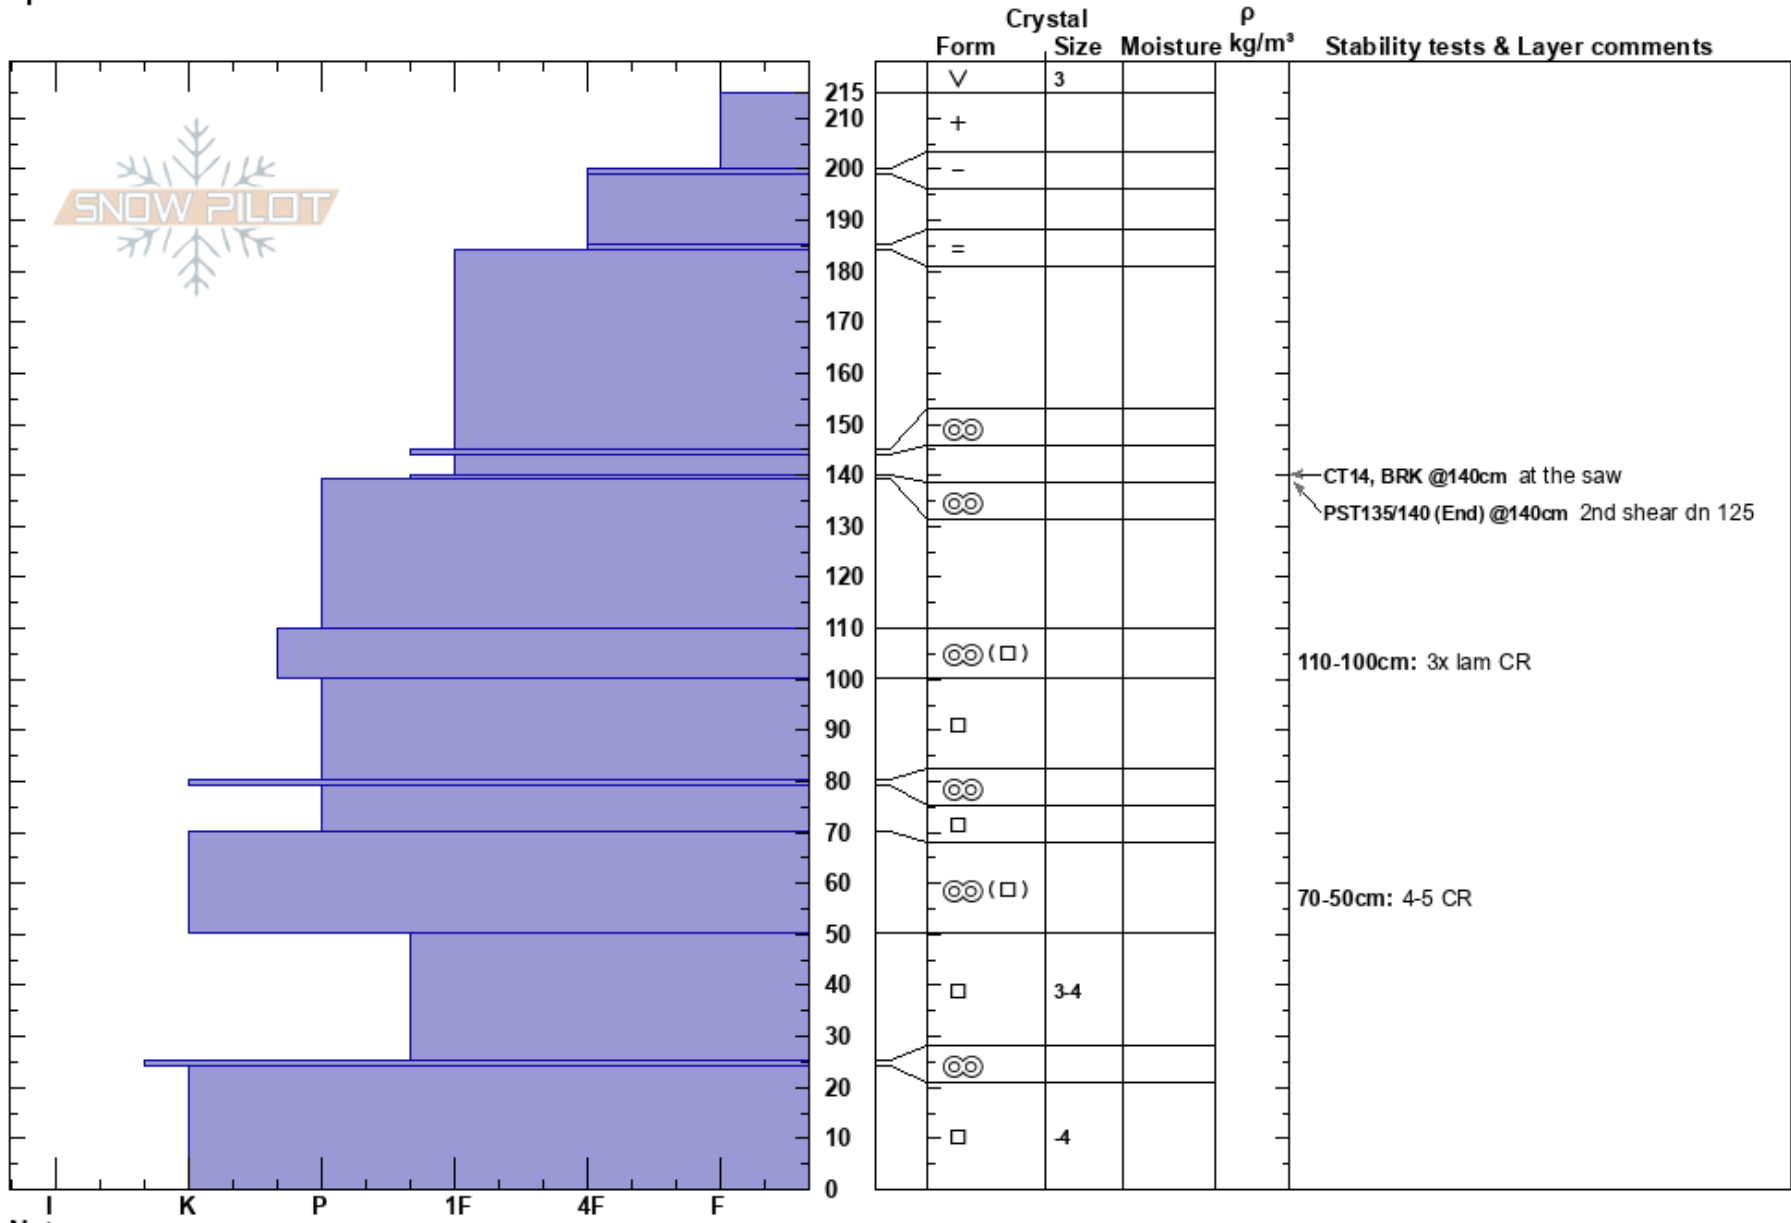

Eldorado
 Monashee
 BC
 Elevation: 2130 m
 Aspect: S
 Specifics:

Mustang Powder
 04/03/2022 - 12:50
 Co-ord: 11U 376771W 5676110N
 Slope Angle: 30°
 Wind Loading:

Stability:
 Air Temperature:
 Sky Cover: FEW
 Precipitation: NO
 Wind: Calm

HS:215
 Layer Notes:
 110-100cm: 3x lam CR
 70-50cm: 4-5 CR

Notes: Windward upper TL feature, large glide crack to skiers left, 30m