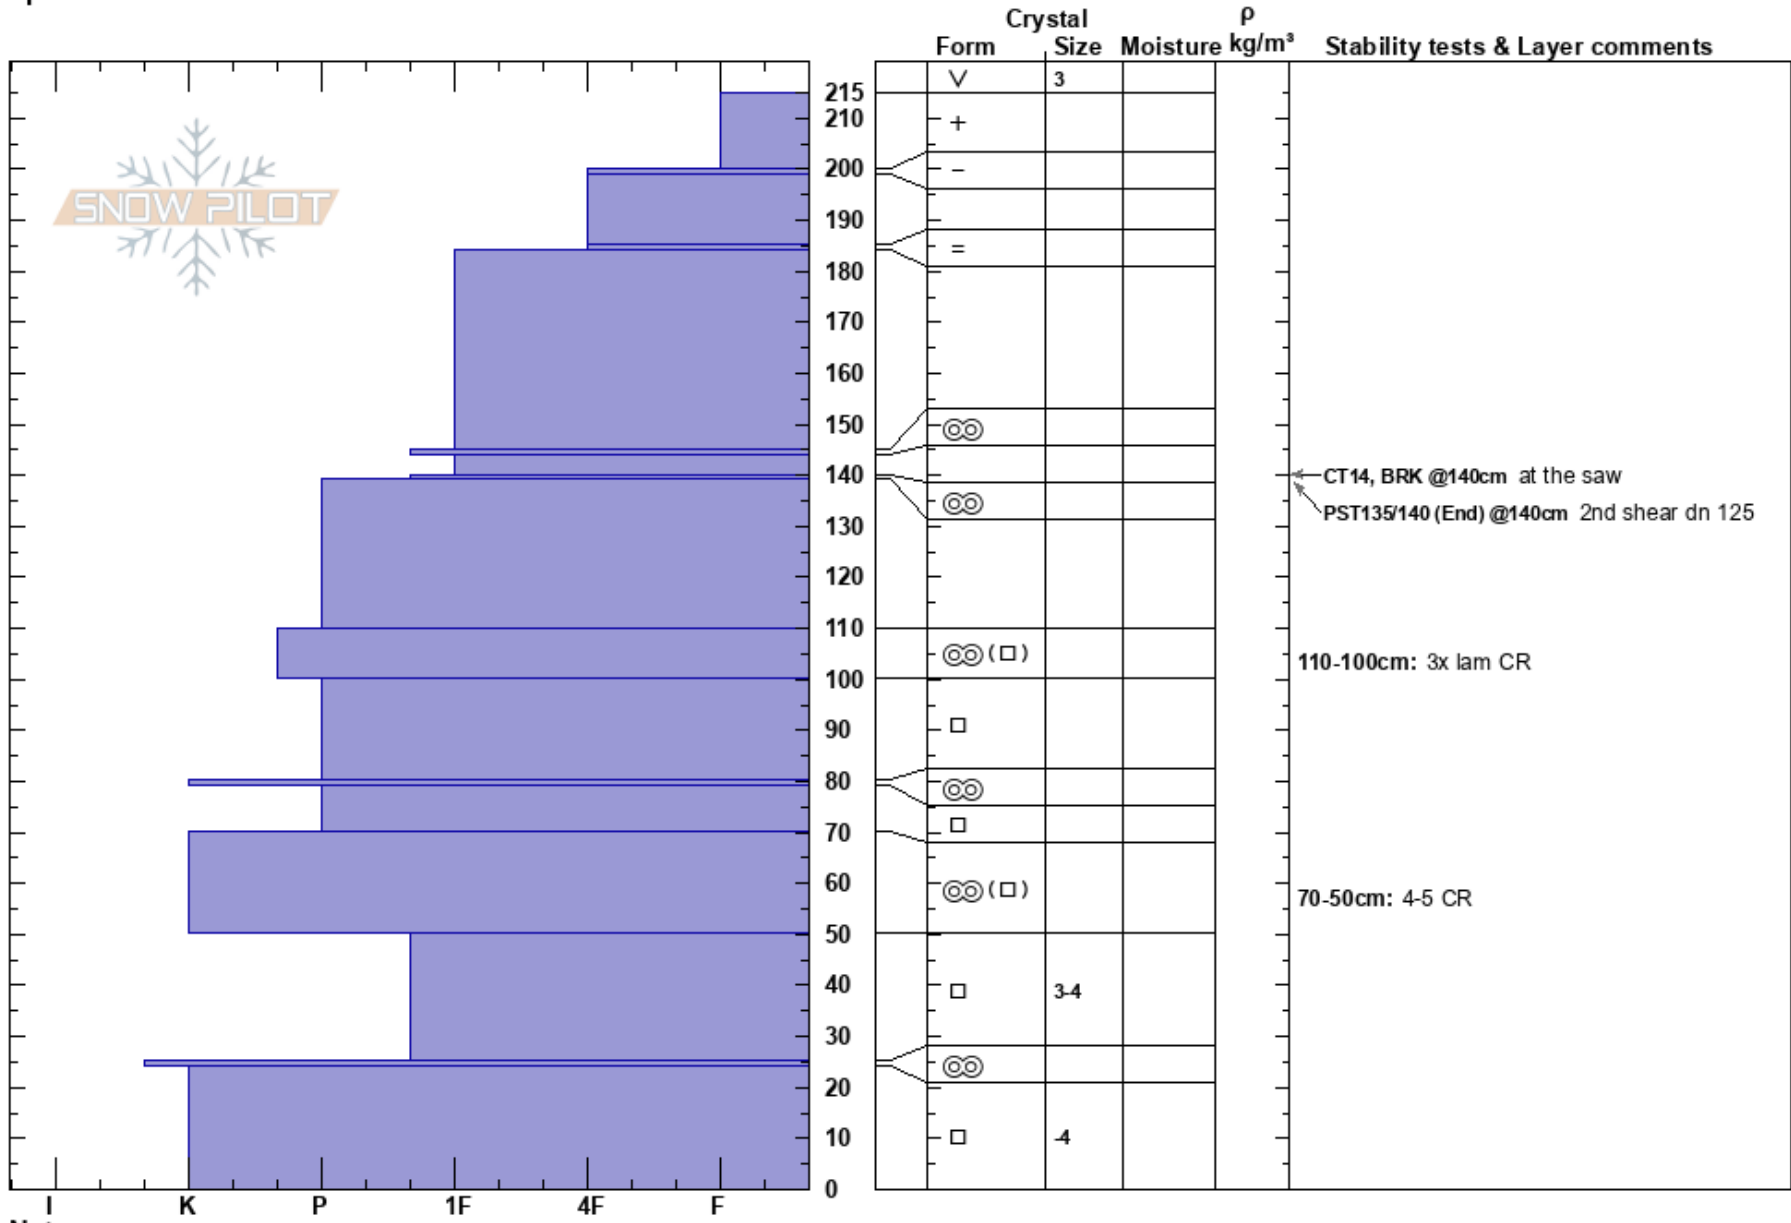

Eldorado  
 Monashee  
 BC  
 Elevation: 2130 m  
 Aspect: S  
 Specifics:

Mustang Powder  
 04/03/2022 - 12:50  
 Co-ord: 11U 376771W 5676110N  
 Slope Angle: 30°  
 Wind Loading:

Stability:  
 Air Temperature:  
 Sky Cover: FEW  
 Precipitation: NO  
 Wind: Calm

HS:215  
 Layer Notes:  
 110-100cm: 3x lam CR  
 70-50cm: 4-5 CR

Notes: Windward upper TL feature, large glide crack to skiers left, 30m