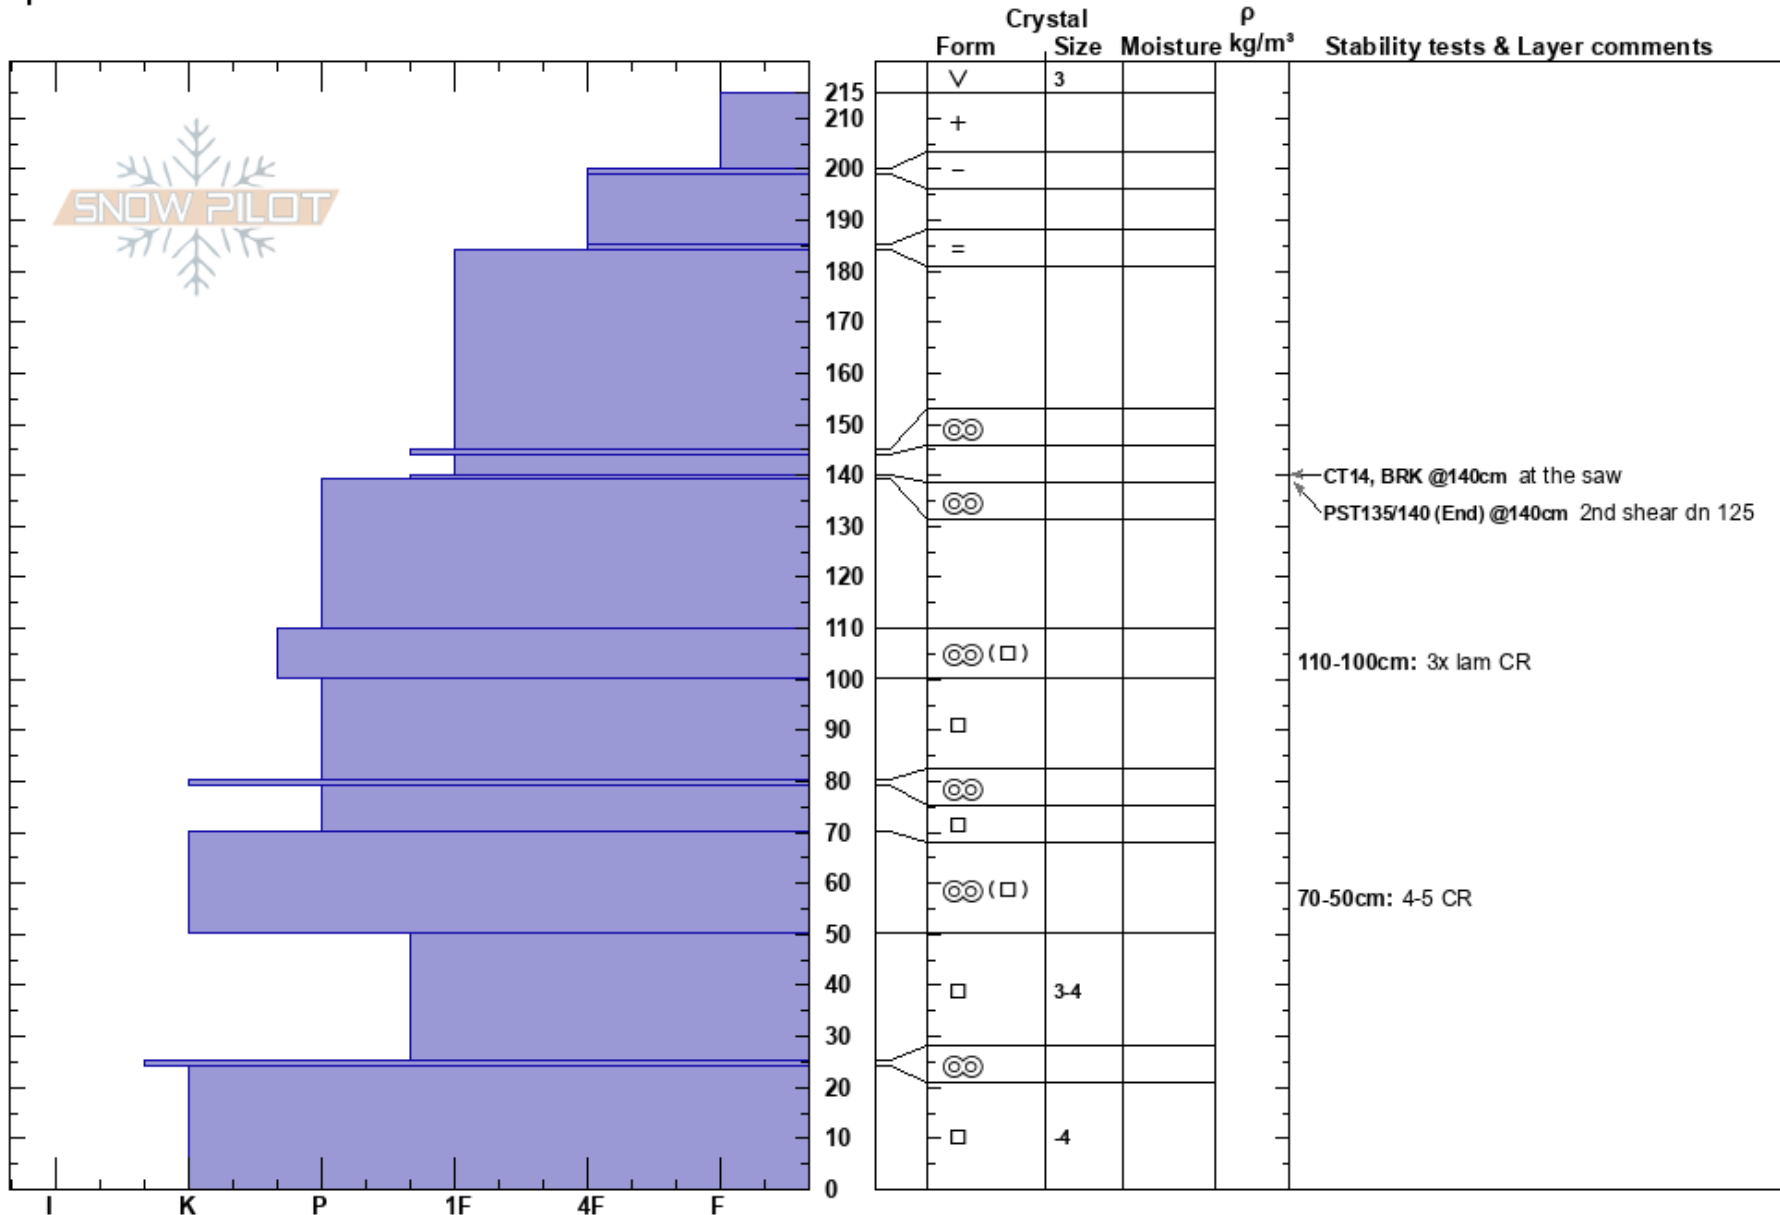

Eldorado
 Monashee
 BC
 Elevation: 2130 m
 Aspect: S
 Specifics:

Mustang Powder
 04/03/2022 - 12:50
 Co-ord: 11U 376771W 5676110N
 Slope Angle: 30°
 Wind Loading:

Stability:
 Air Temperature:
 Sky Cover: FEW
 Precipitation: NO
 Wind: Calm

HS:215
 Layer Notes:
 110-100cm: 3x lam CR
 70-50cm: 4-5 CR

Notes: Windward upper TL feature, large glide crack to skiers left, 30m