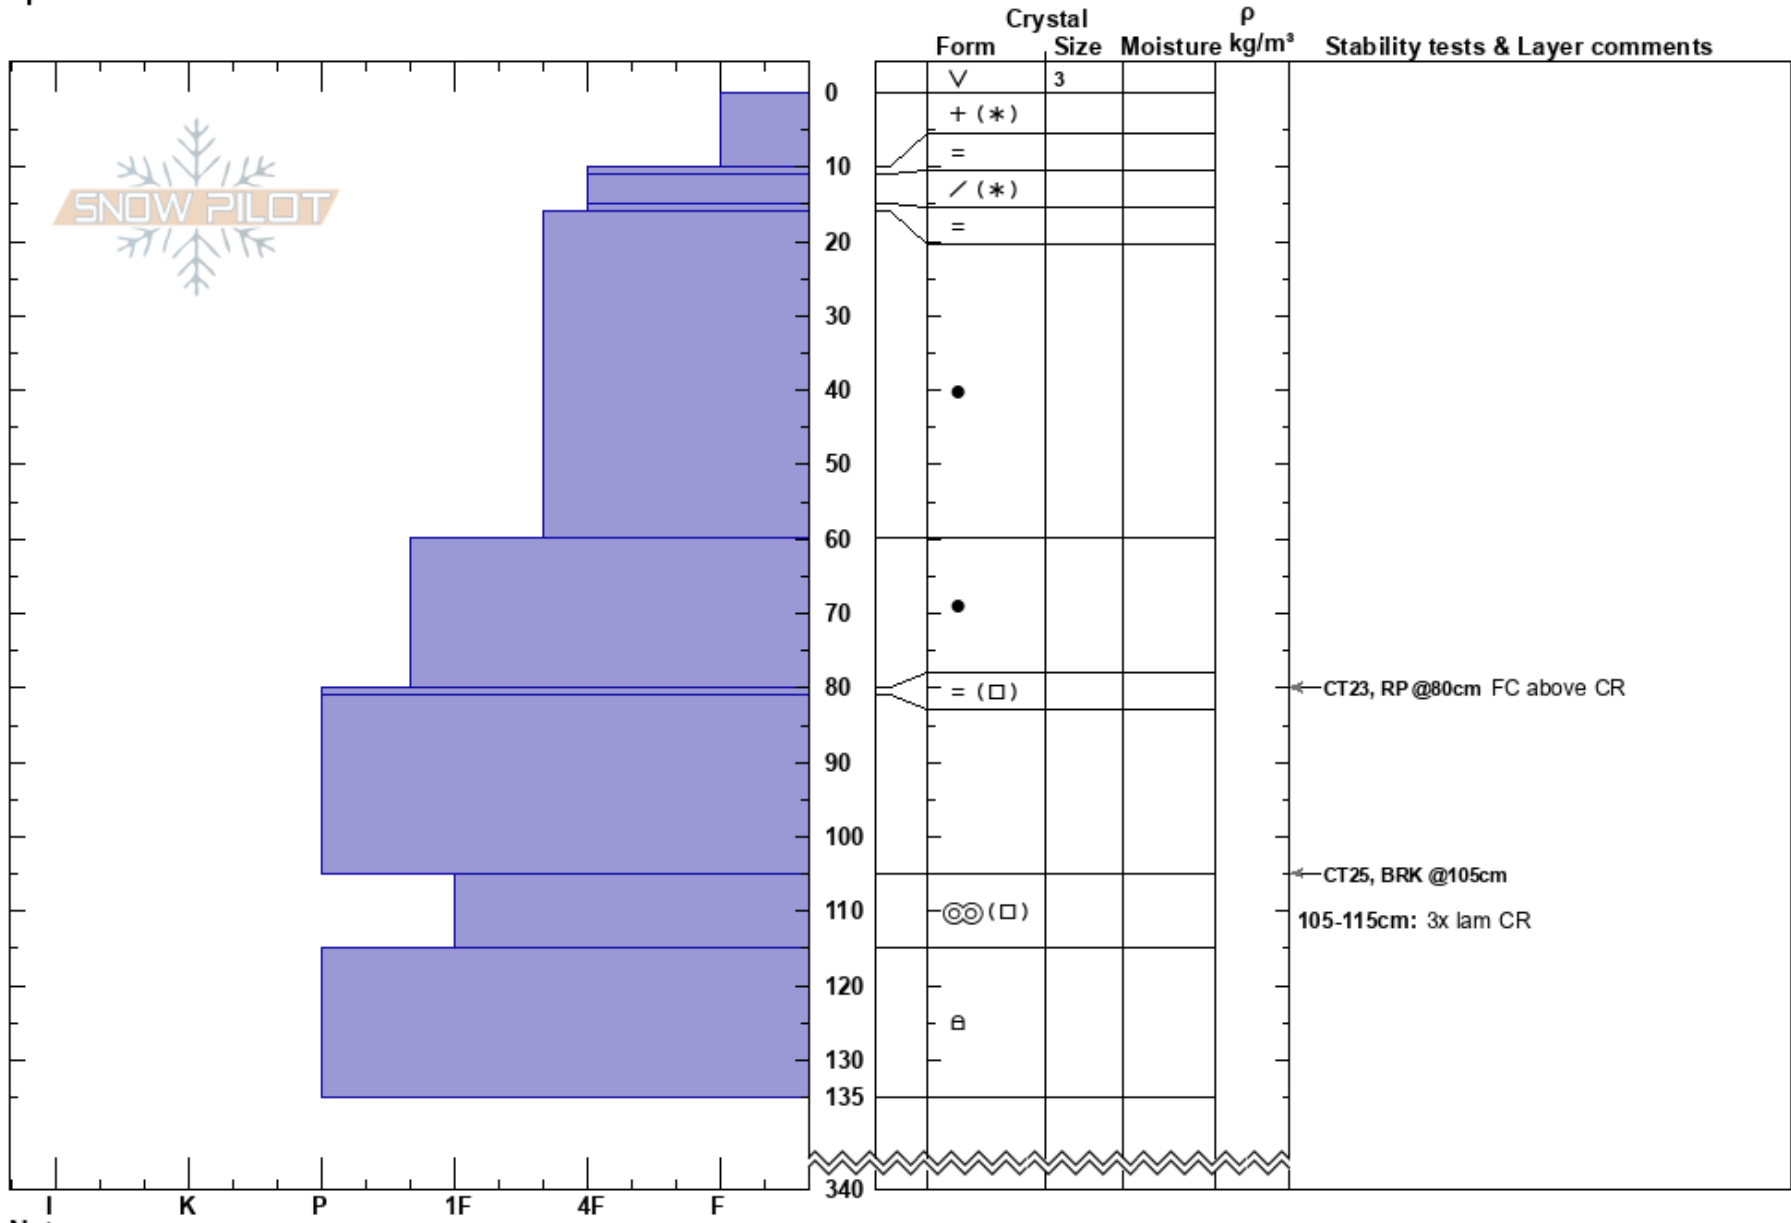

Chariots of Fire
 Monashee
 BC
 Elevation: 1940 m
 Aspect: NW
 Specifics:

Mustang Powder
 04/03/2022 - 11:20
 Co-ord: 11U 375779W 5673137N
 Slope Angle: 32°
 Wind Loading:

Stability: **HS:340**
 Air Temperature: 105-115cm: 3x lam CR
 Sky Cover: CLR
 Precipitation: NO
 Wind: Calm

Notes: Steep roll below bench feature at TL