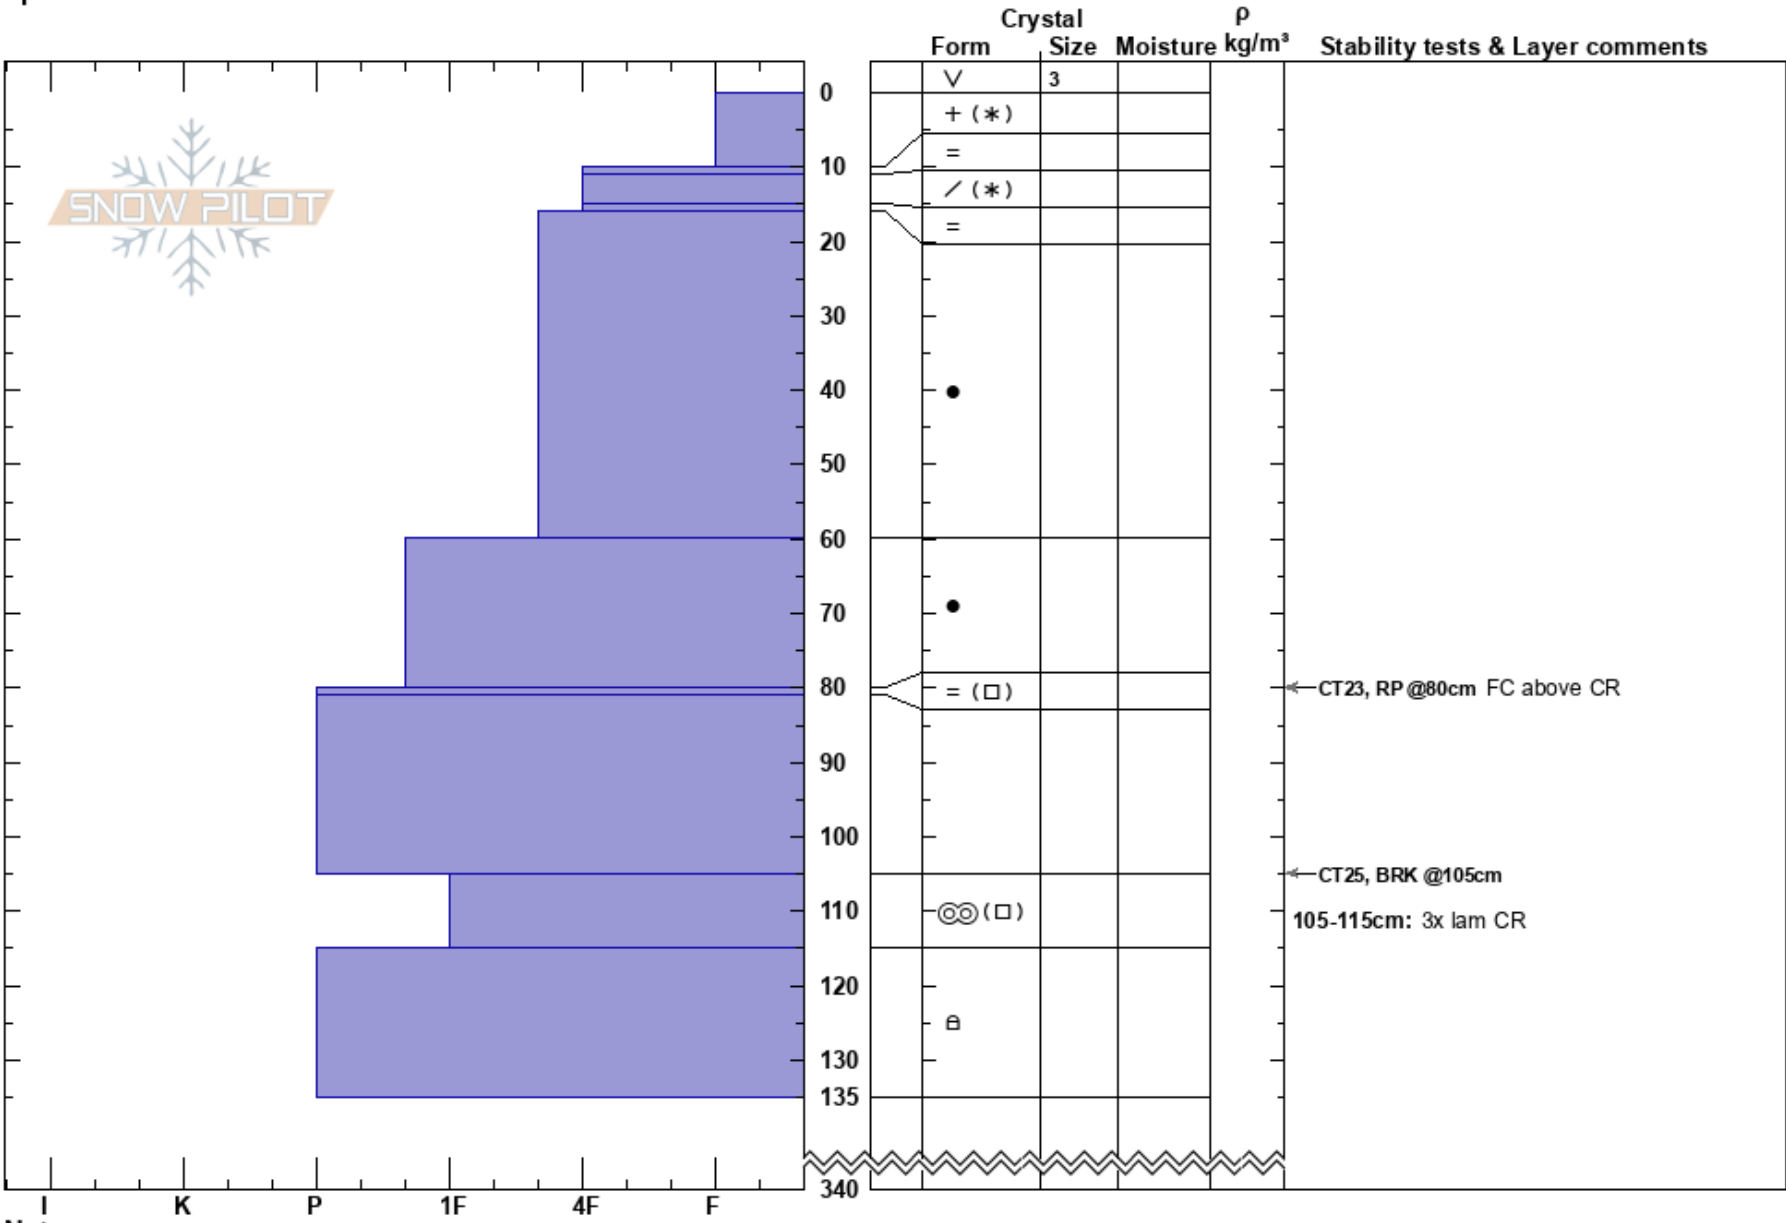

Chariots of Fire
 Monashee
 BC
 Elevation: 1940 m
 Aspect: NW
 Specifics:

Mustang Powder
 04/03/2022 - 11:20
 Co-ord: 11U 375779W 5673137N
 Slope Angle: 32°
 Wind Loading:

Stability: **HS:340**
 Air Temperature: 105-115cm: 3x lam CR
 Sky Cover: CLR
 Precipitation: NO
 Wind: Calm

Notes: Steep roll below bench feature at TL