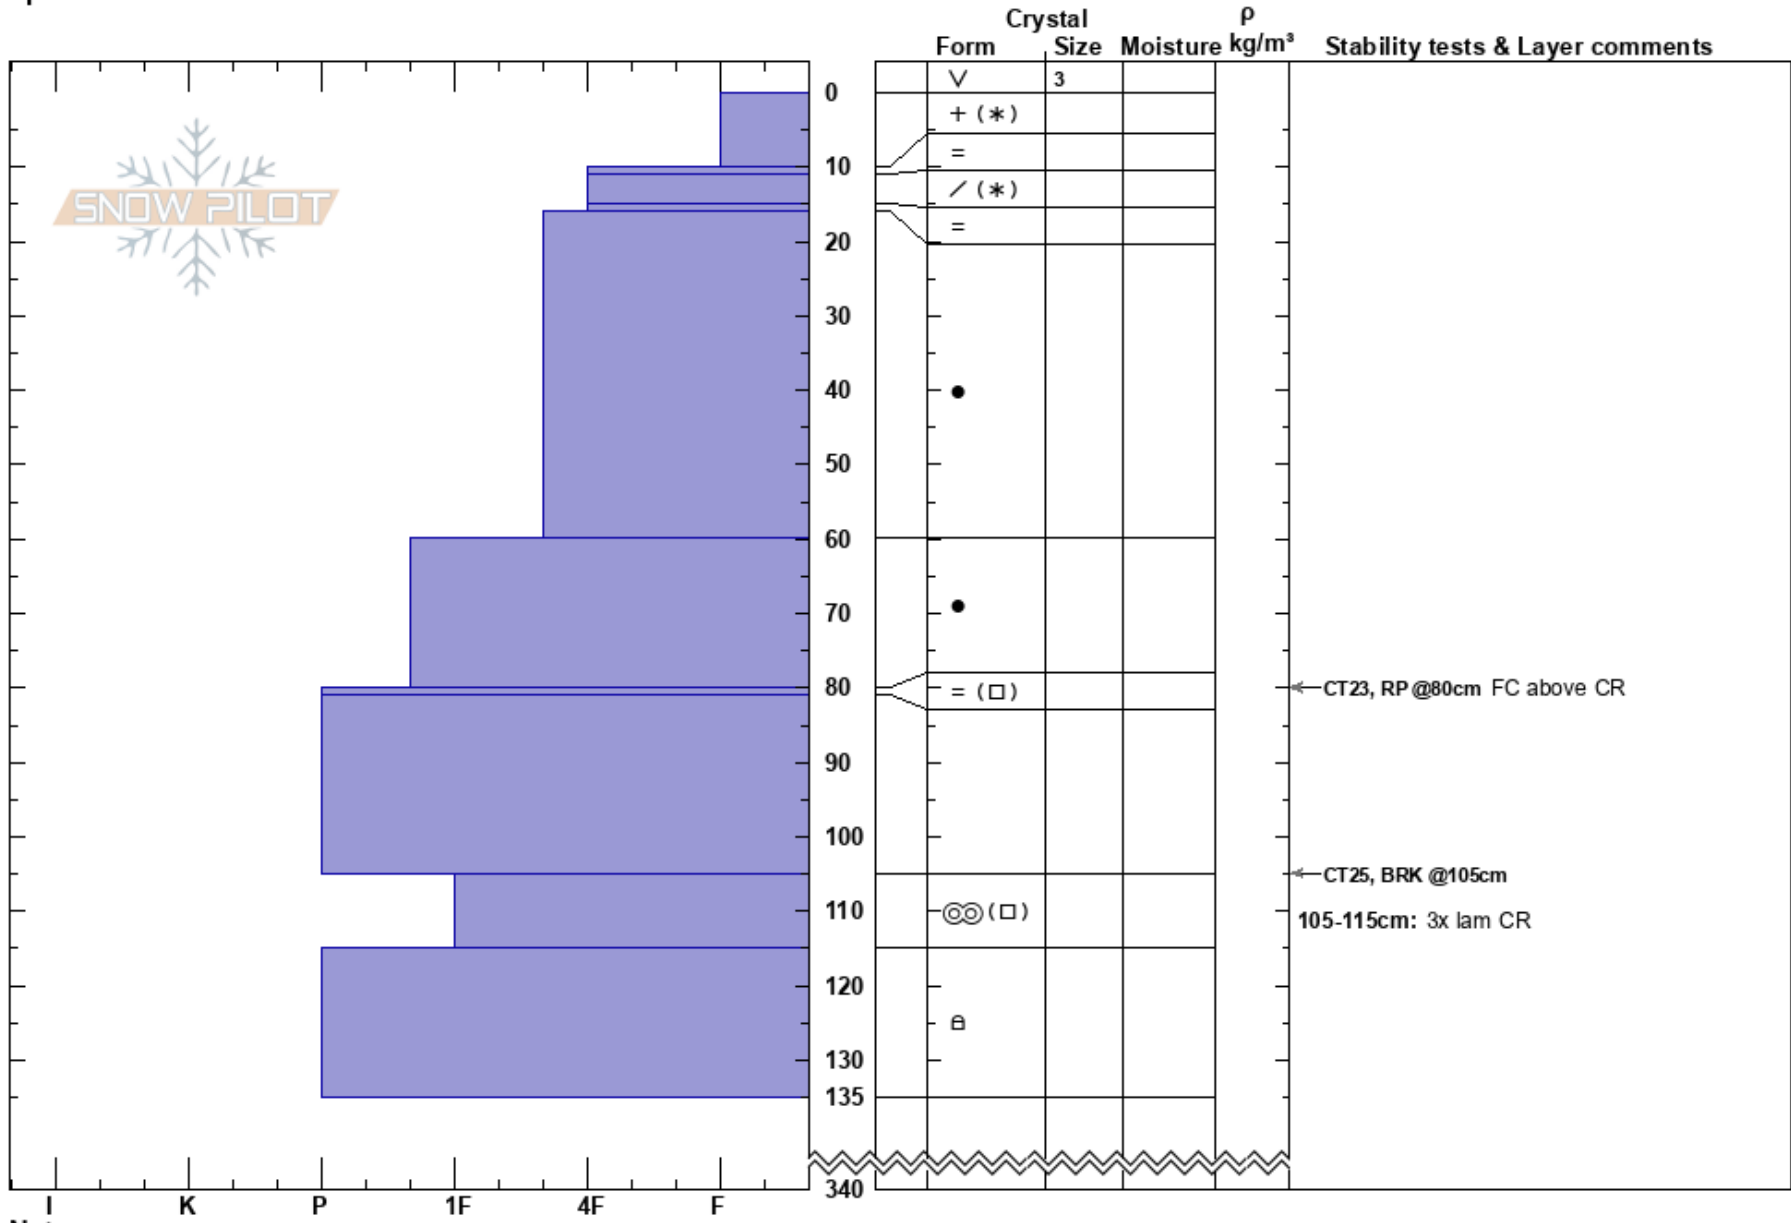

Chariots of Fire  
 Monashee  
 BC  
 Elevation: 1940 m  
 Aspect: NW  
 Specifics:

Mustang Powder  
 04/03/2022 - 11:20  
 Co-ord: 11U 375779W 5673137N  
 Slope Angle: 32°  
 Wind Loading:

Stability: **HS:340**  
 Air Temperature: 105-115cm: 3x lam CR  
 Sky Cover: CLR  
 Precipitation: NO  
 Wind: Calm

Notes: Steep roll below bench feature at TL