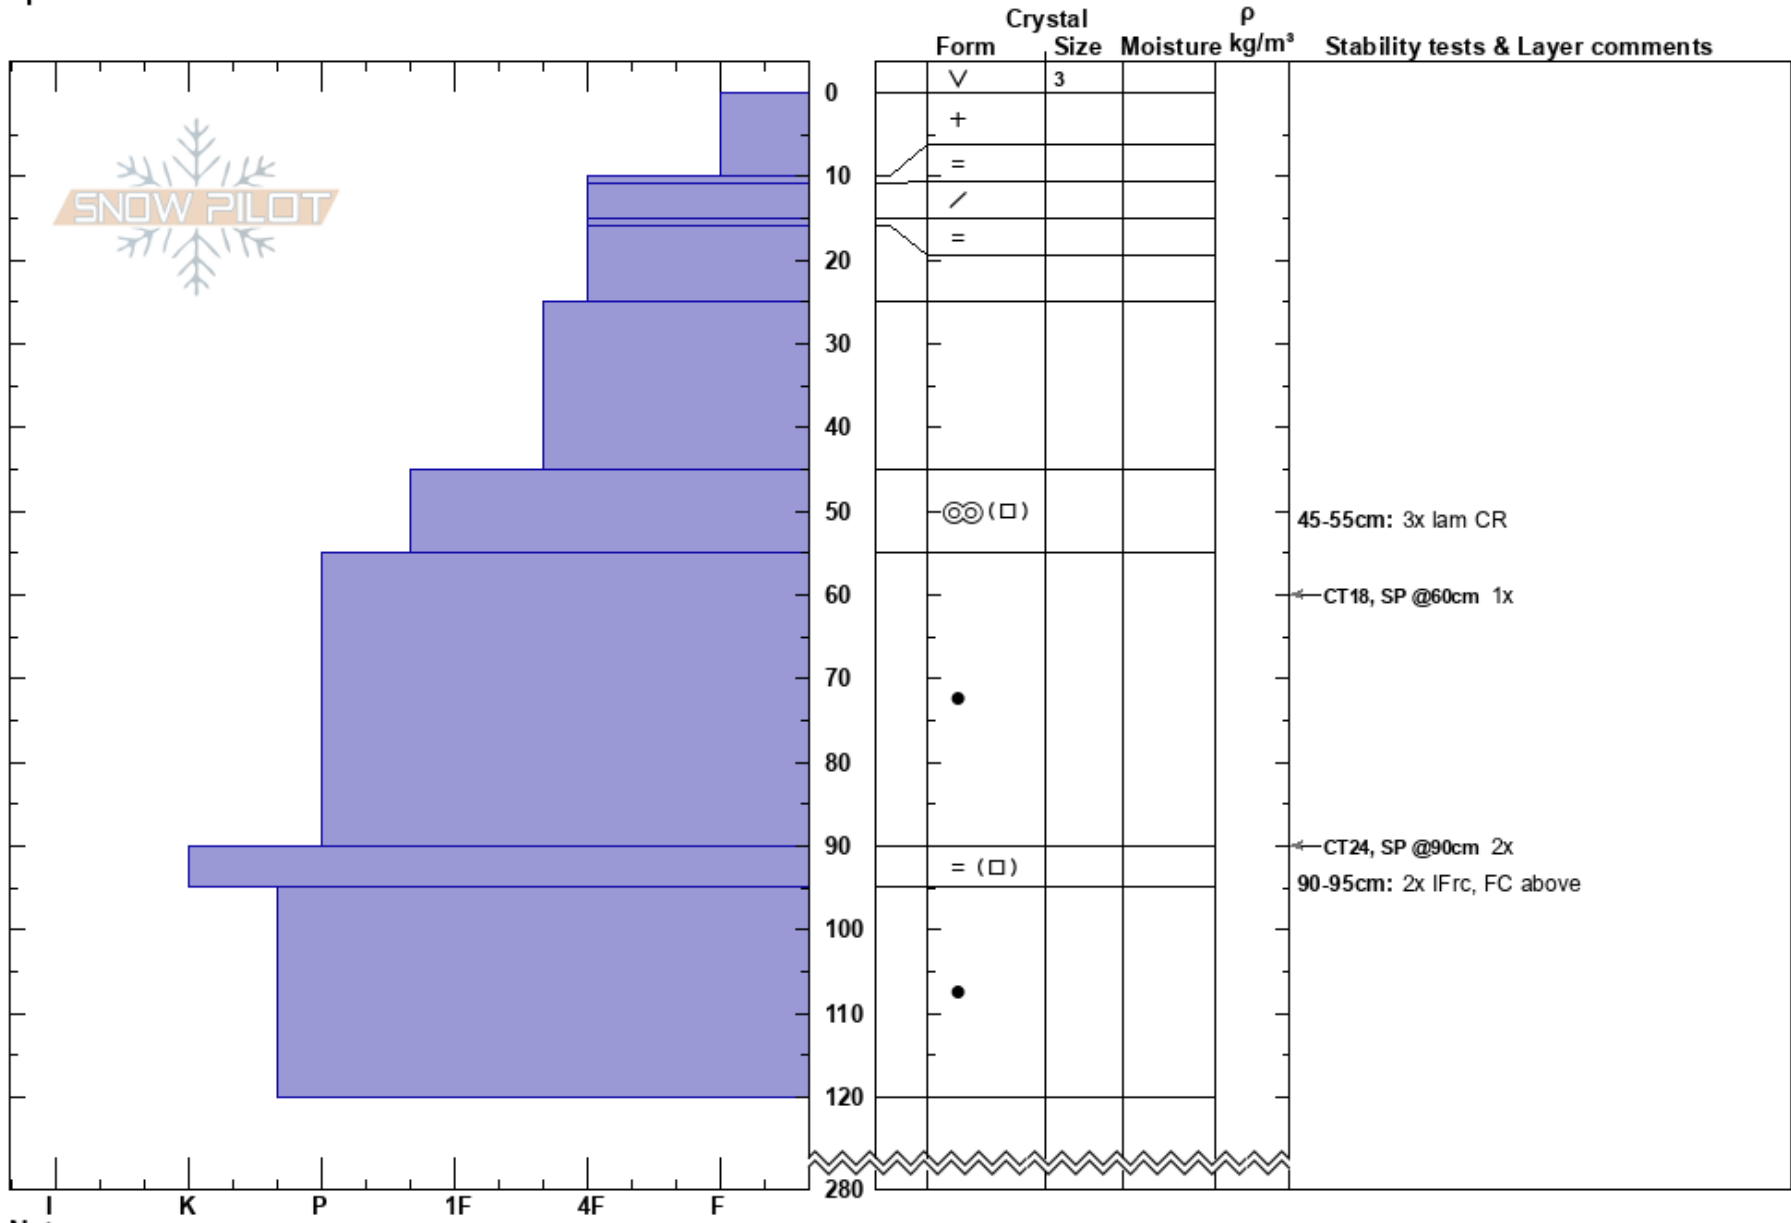

Centarus Backside
 Monashee
 BC
 Elevation: 1994 m
 Aspect: SE
 Specifics:

Mustang Powder
 04/03/2022 - 10:45
 Co-ord: 11U 375915W 5673102N
 Slope Angle: 35°
 Wind Loading:

Stability:
 Air Temperature:
 Sky Cover: CLR
 Precipitation: NO
 Wind: Calm

HS:280
 45-55cm: 3x lam CR
 90-95cm: 2x IFrc, FC above

Notes: Planar solar slope near treed ridge line