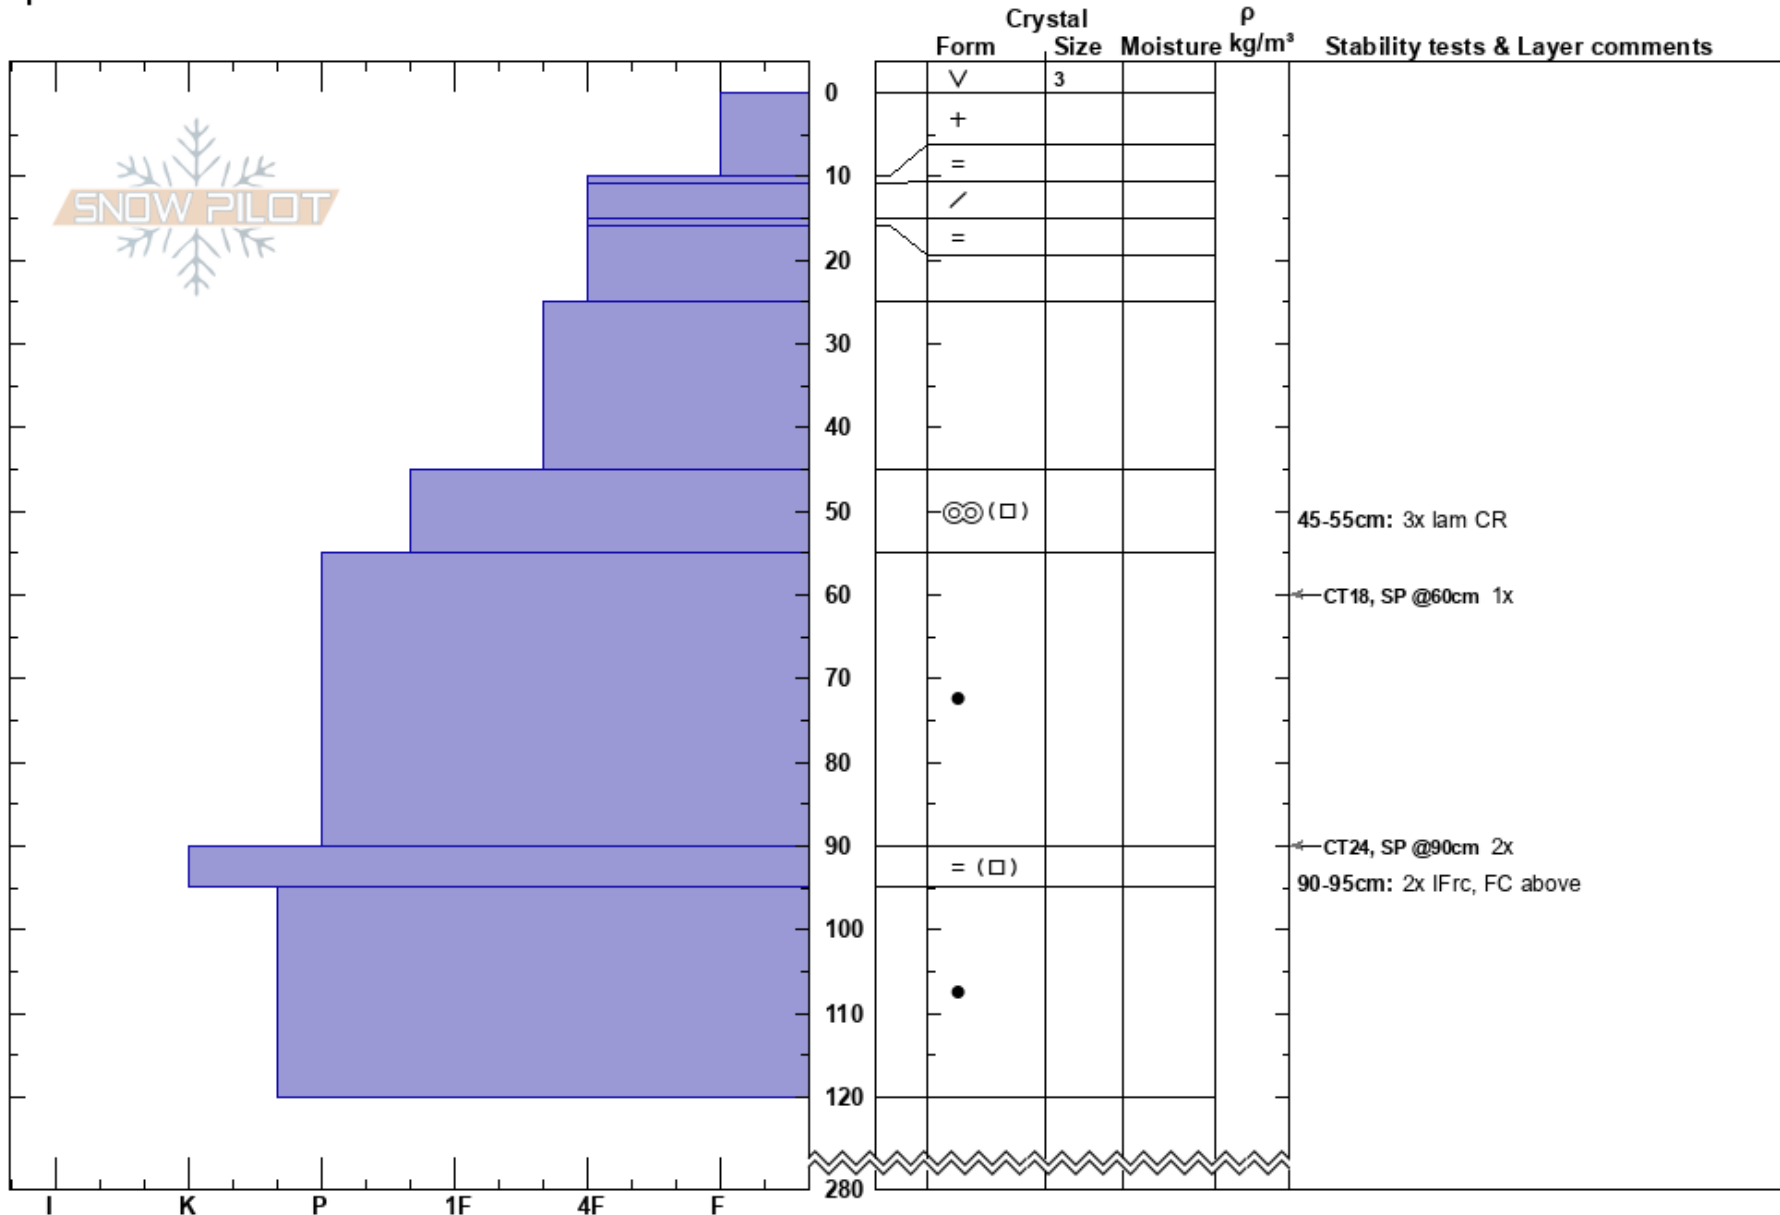

Centarus Backside
 Monashee
 BC
 Elevation: 1994 m
 Aspect: SE
 Specifics:

Mustang Powder
 04/03/2022 - 10:45
 Co-ord: 11U 375915W 5673102N
 Slope Angle: 35°
 Wind Loading:

Stability: **HS:280**
 Air Temperature:
 Sky Cover: CLR
 Precipitation: NO
 Wind: Calm

Layer Notes:
 45-55cm: 3x lam CR
 90-95cm: 2x IFrc, FC above

Notes: Planar solar slope near treed ridge line