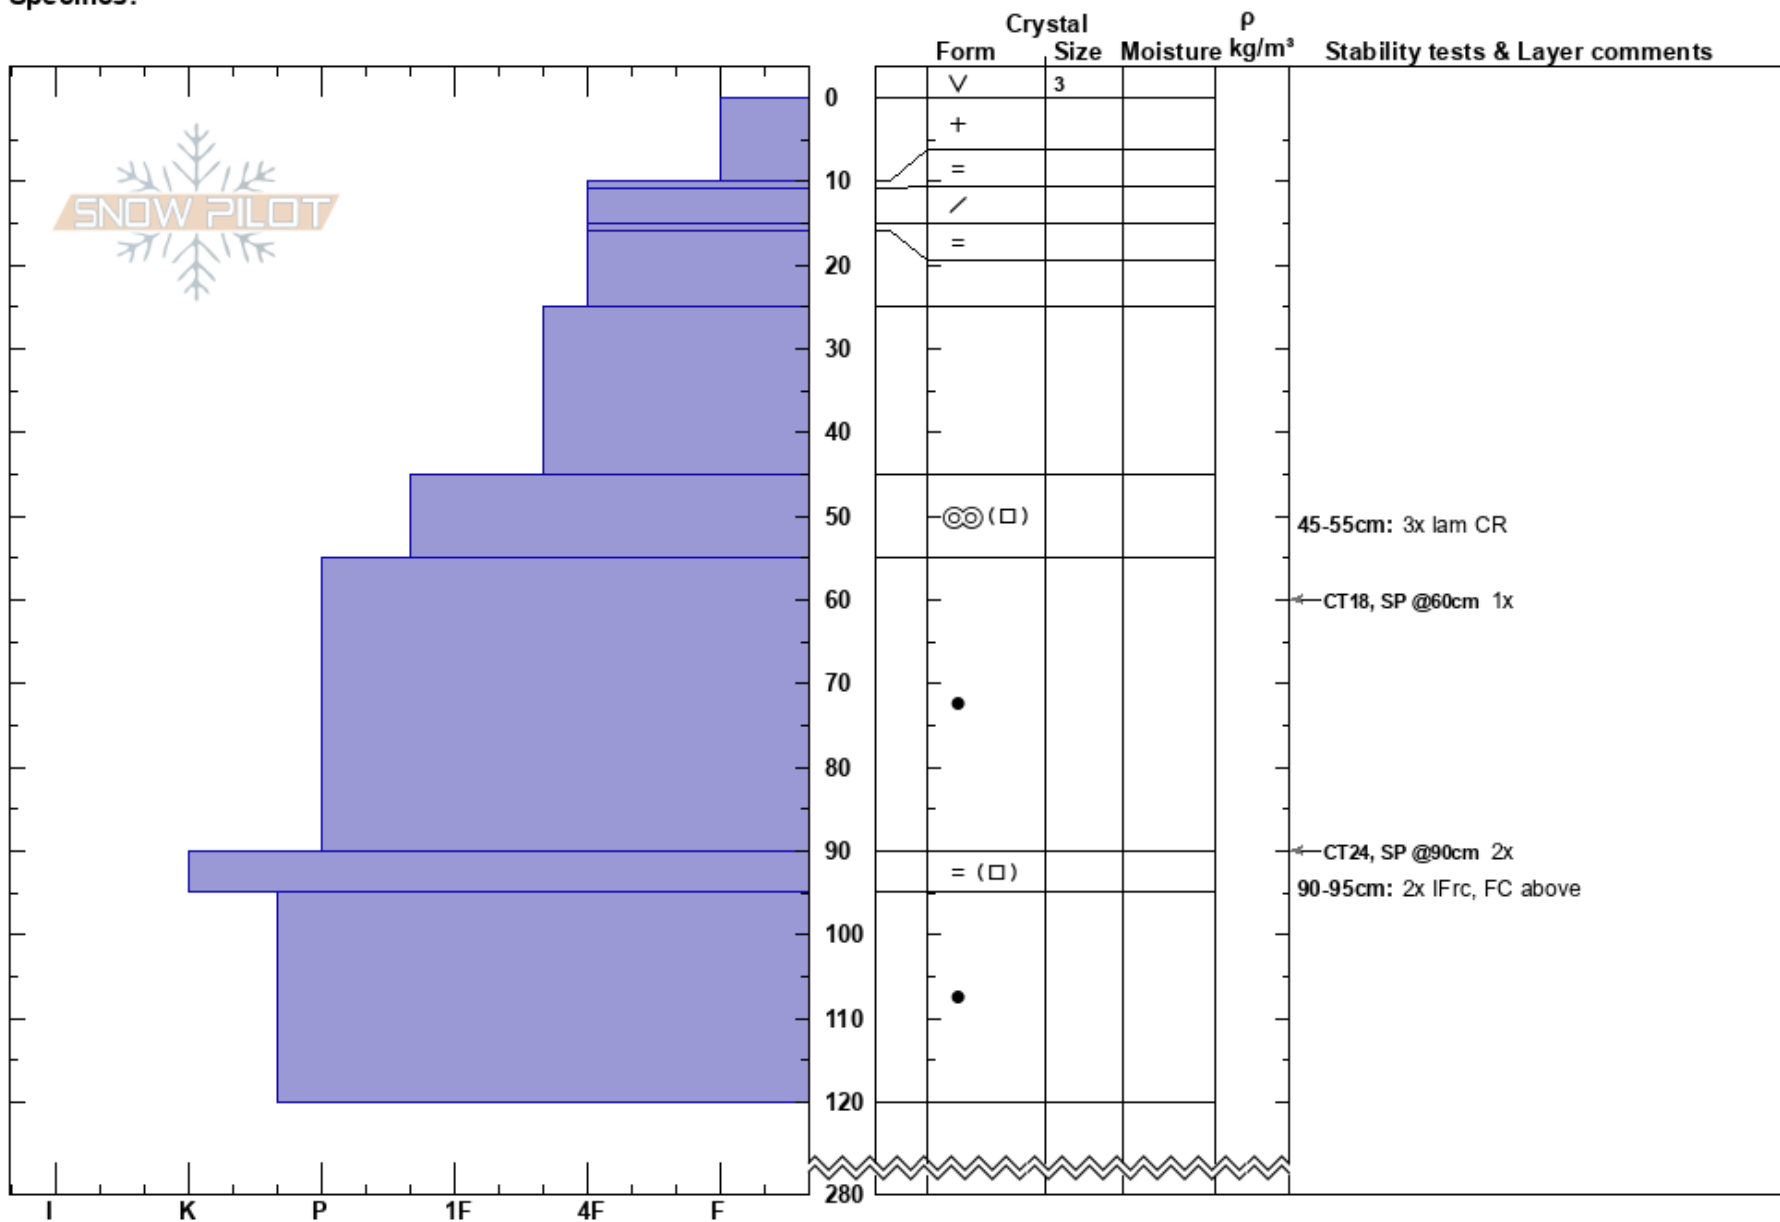

Centarus Backside
 Monashee
 BC
 Elevation: 1994 m
 Aspect: SE
 Specifics:

Mustang Powder
 04/03/2022 - 10:45
 Co-ord: 11U 375915W 5673102N
 Slope Angle: 35°
 Wind Loading:

Stability:
 Air Temperature:
 Sky Cover: CLR
 Precipitation: NO
 Wind: Calm

HS:280
 45-55cm: 3x lam CR
 90-95cm: 2x IFrc, FC above

Notes: Planar solar slope near treed ridge line