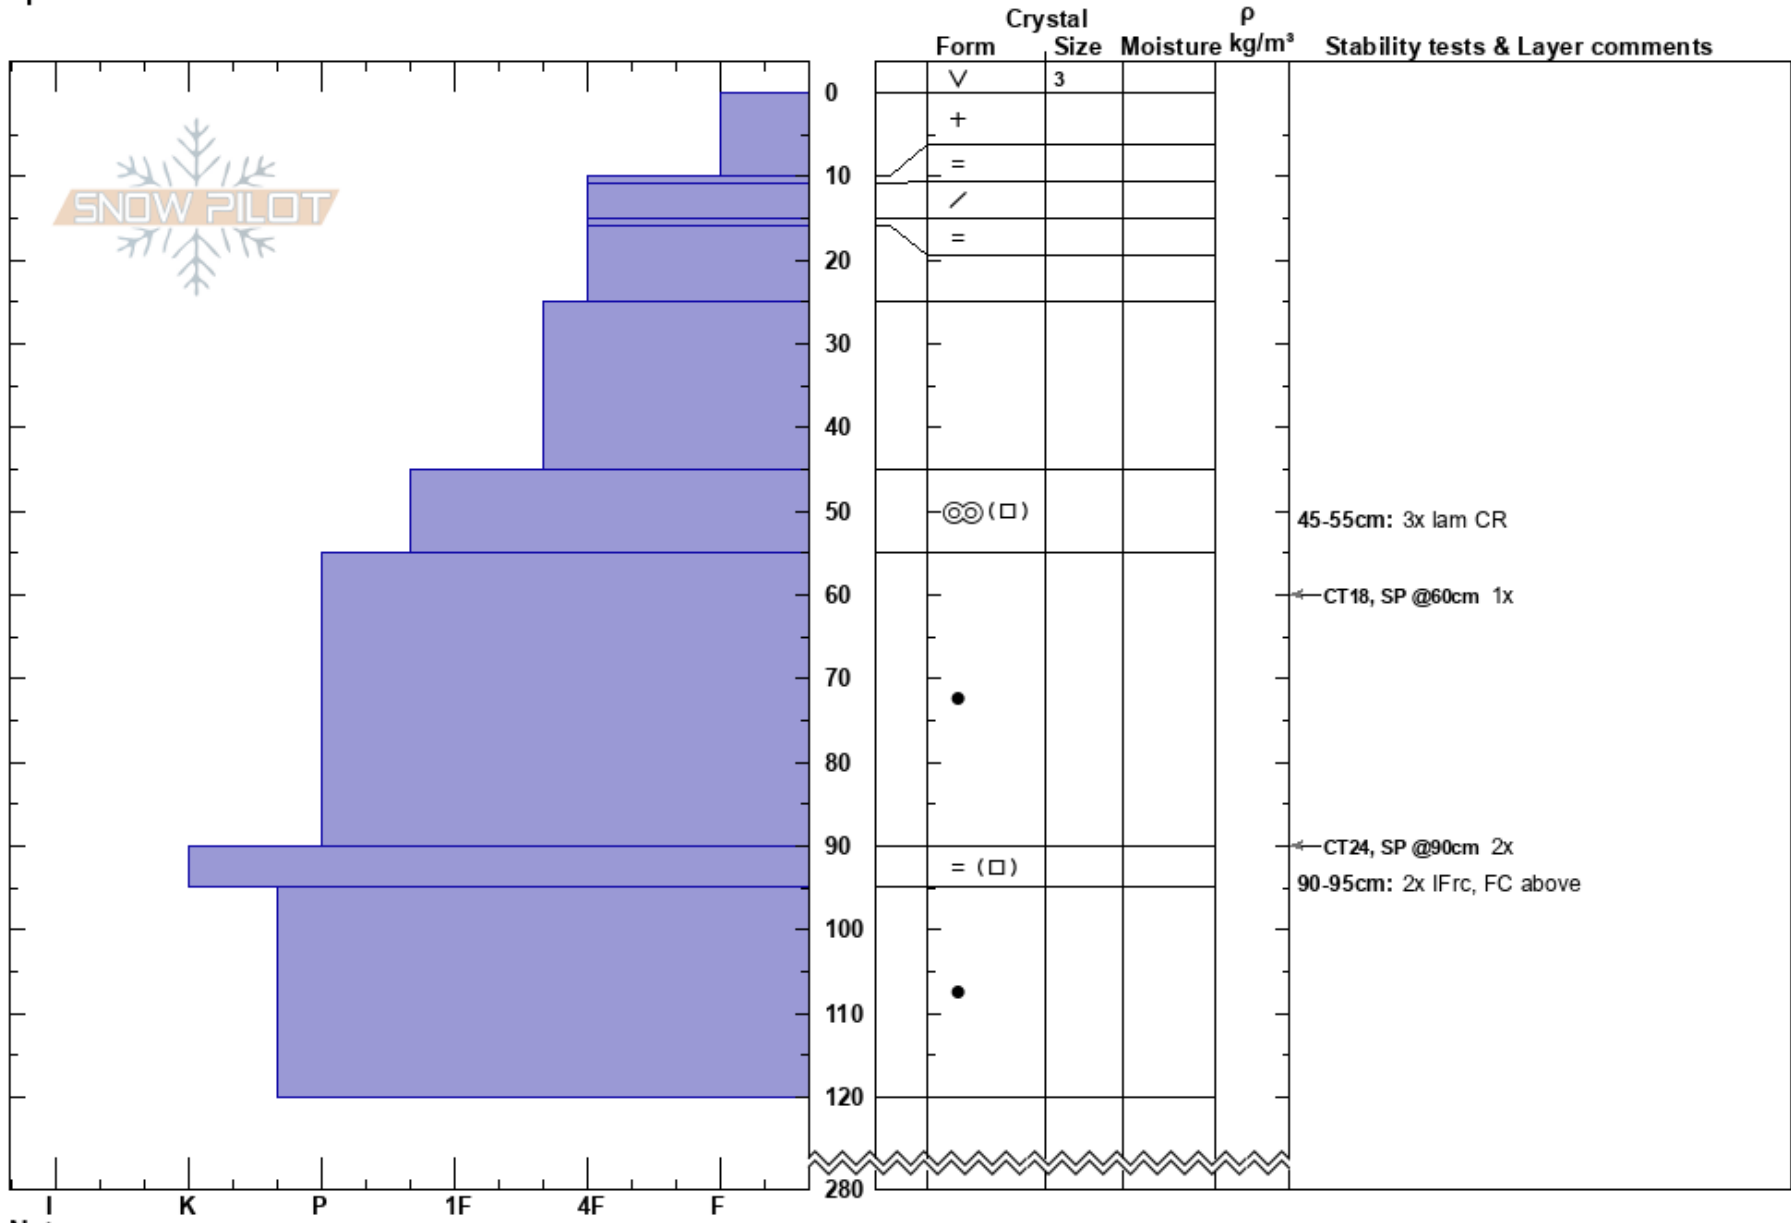

Centarus Backside
 Monashee
 BC
 Elevation: 1994 m
 Aspect: SE
 Specifics:

Mustang Powder
 04/03/2022 - 10:45
 Co-ord: 11U 375915W 5673102N
 Slope Angle: 35°
 Wind Loading:

Stability: **HS:280**
 Air Temperature:
 Sky Cover: CLR
 Precipitation: NO
 Wind: Calm

Layer Notes:
 45-55cm: 3x lam CR
 90-95cm: 2x IFrc, FC above

Notes: Planar solar slope near treed ridge line