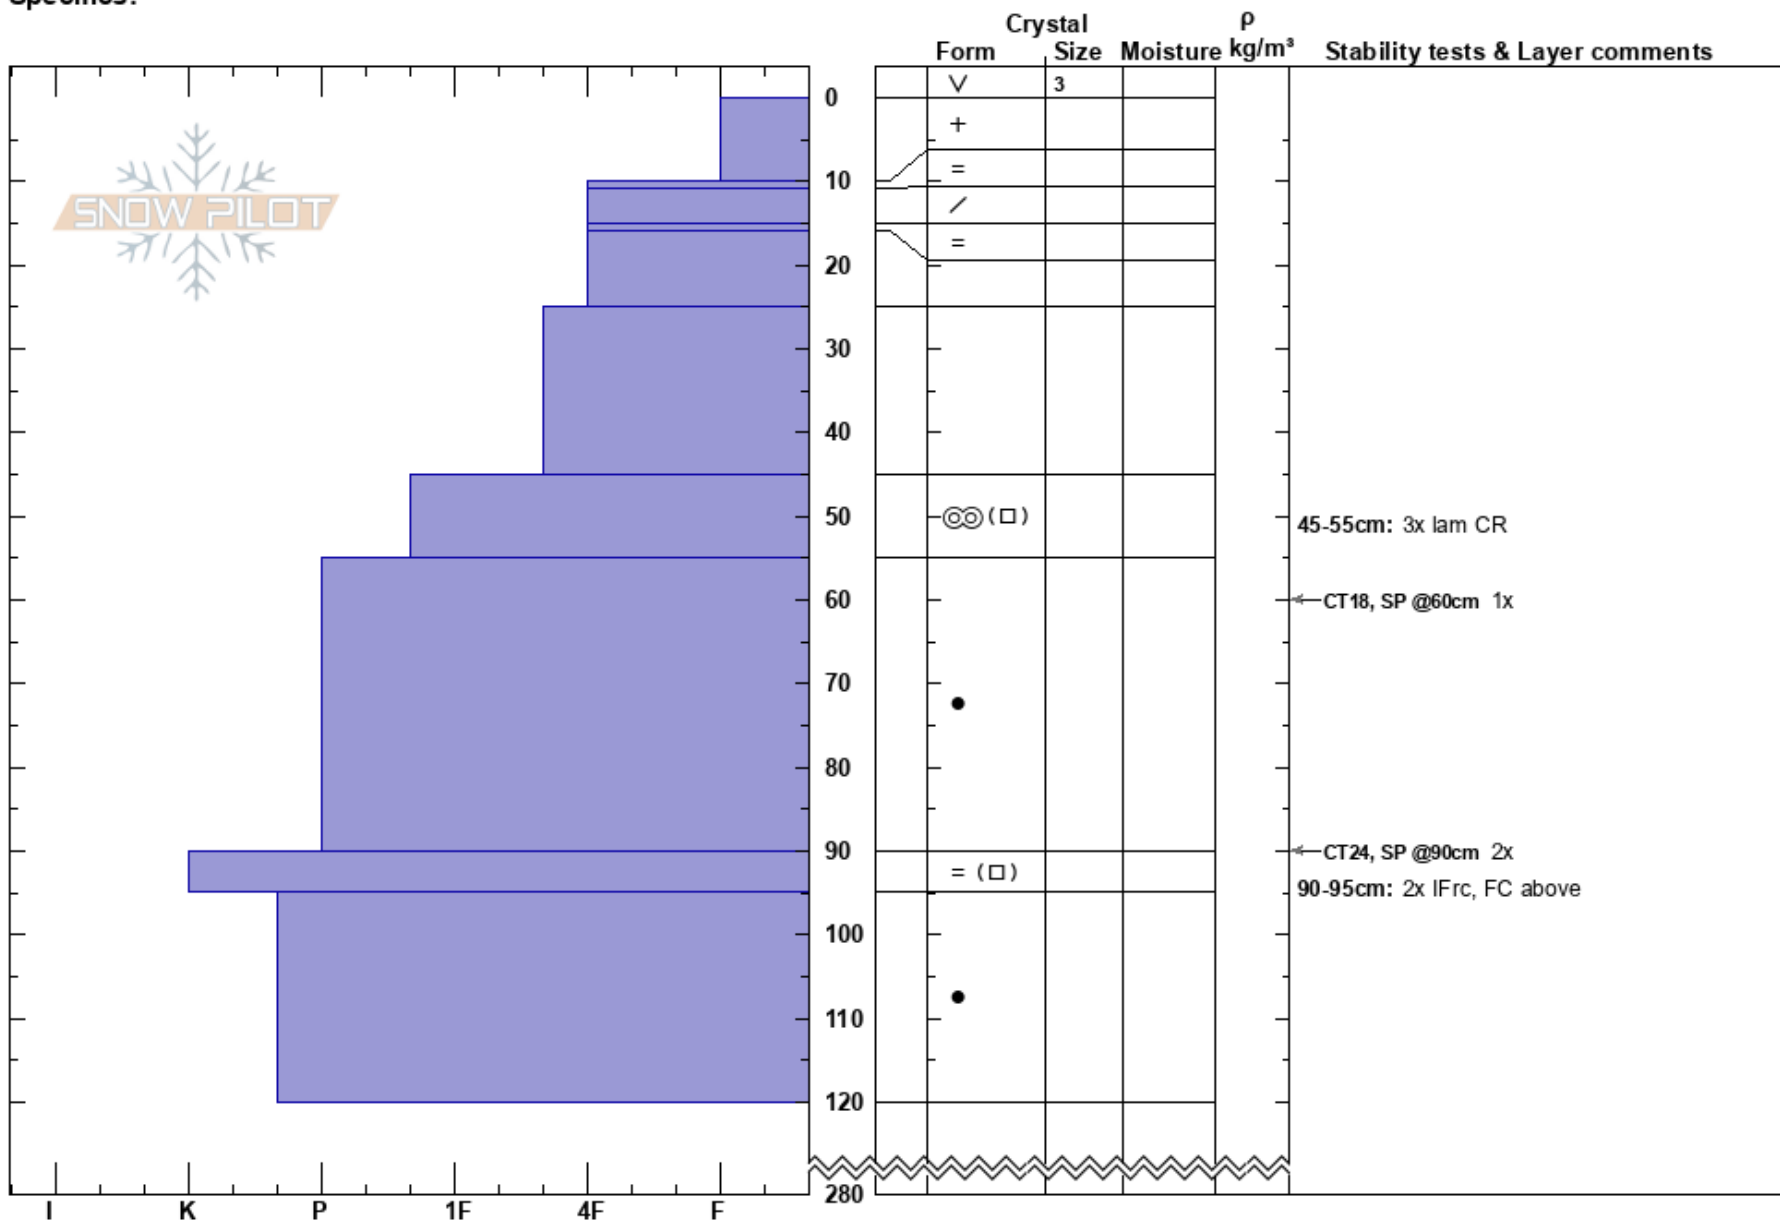

Centarus Backside
 Monashee
 BC
 Elevation: 1994 m
 Aspect: SE
 Specifics:

Mustang Powder
 04/03/2022 - 10:45
 Co-ord: 11U 375915W 5673102N
 Slope Angle: 35°
 Wind Loading:

Stability: **HS:280**
 Air Temperature:
 Sky Cover: CLR
 Precipitation: NO
 Wind: Calm

Layer Notes:
 45-55cm: 3x lam CR
 90-95cm: 2x IFrc, FC above

Notes: Planar solar slope near treed ridge line