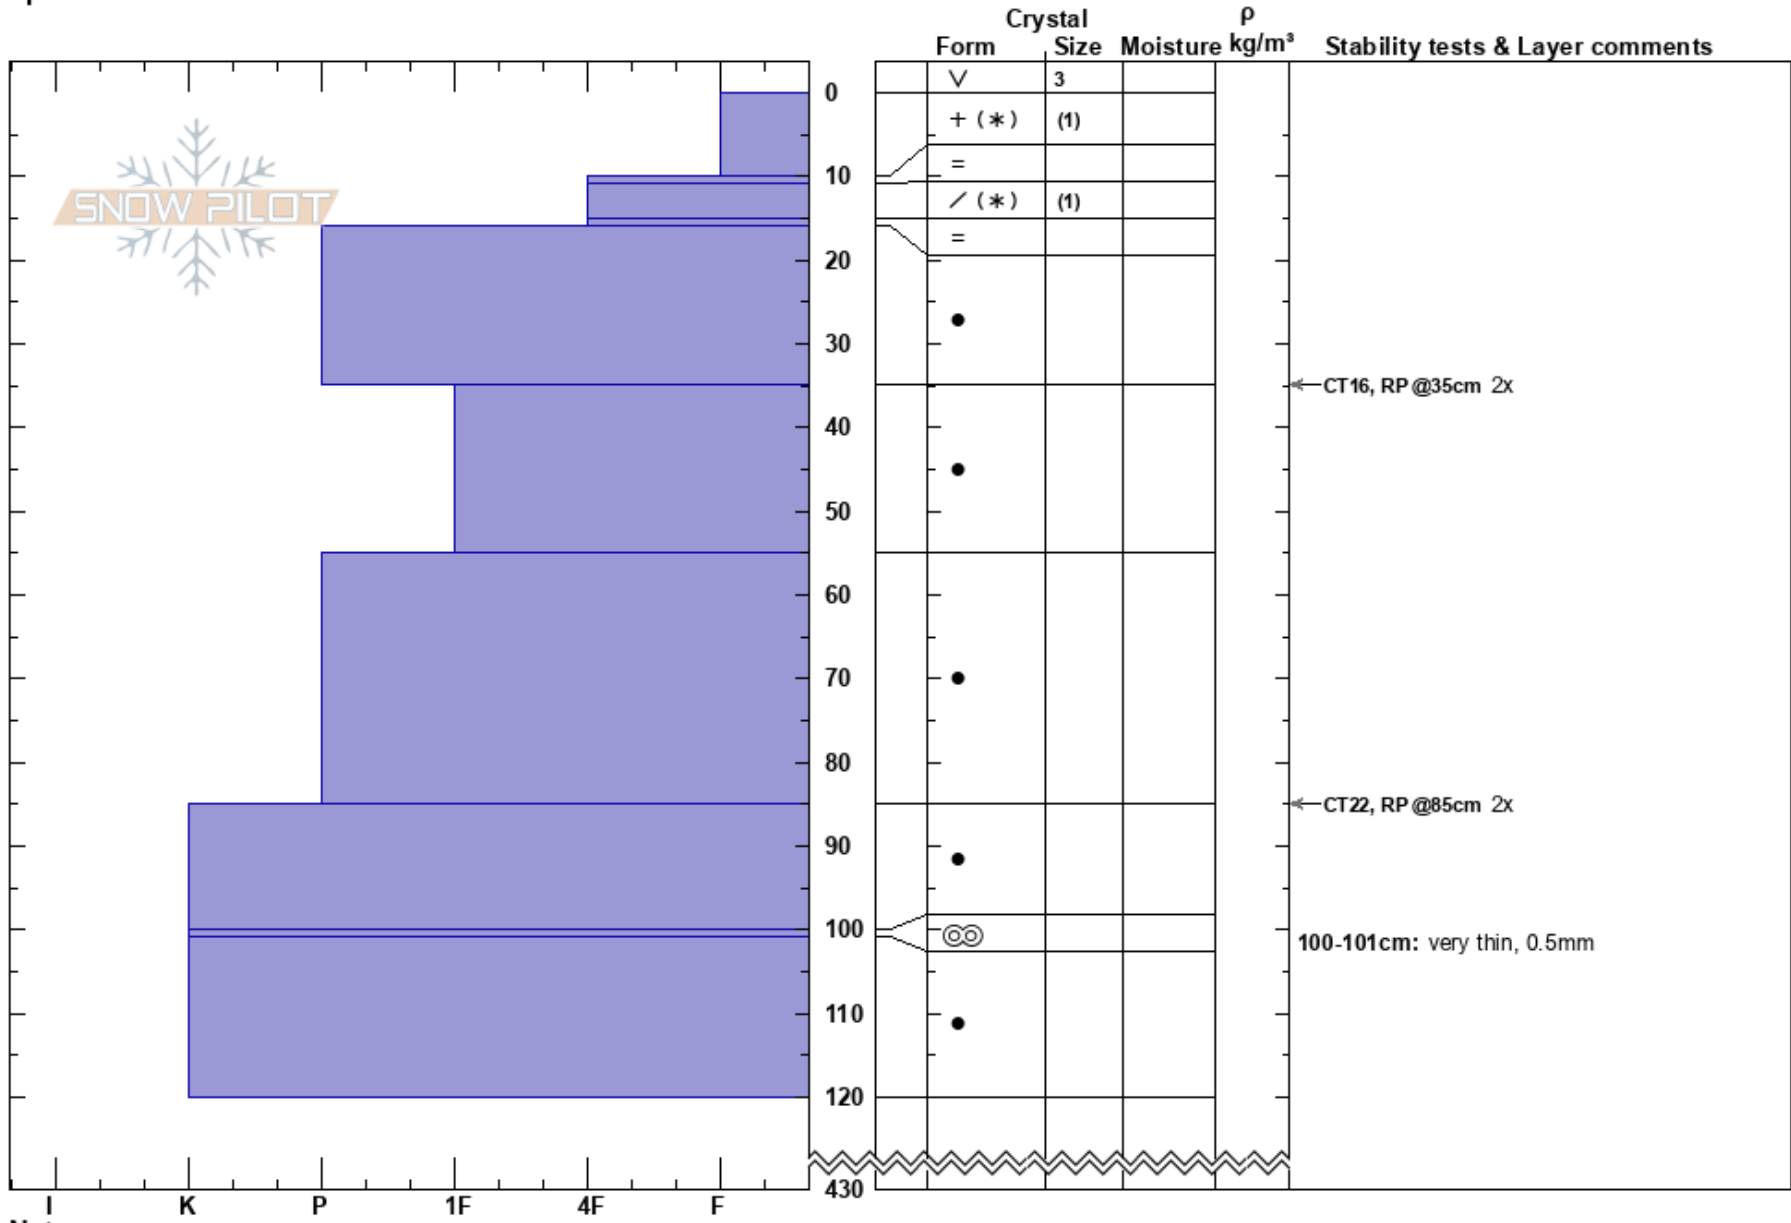

Backside Centuri High
 Monashee
 BC
 Elevation: 2044 m
 Aspect: W
 Specifics:

Mustang Powder
 04/03/2022 - 10:15
 Co-ord: 11U 376112W 5673011N
 Slope Angle: 30°
 Wind Loading:

Stability: **HS:430**
 Air Temperature: 100-101cm: very thin, 0.5mm
 Sky Cover: CLR
 Precipitation: NO
 Wind: Calm

Notes: Windloaded roll on planar slope w/ sparse trees