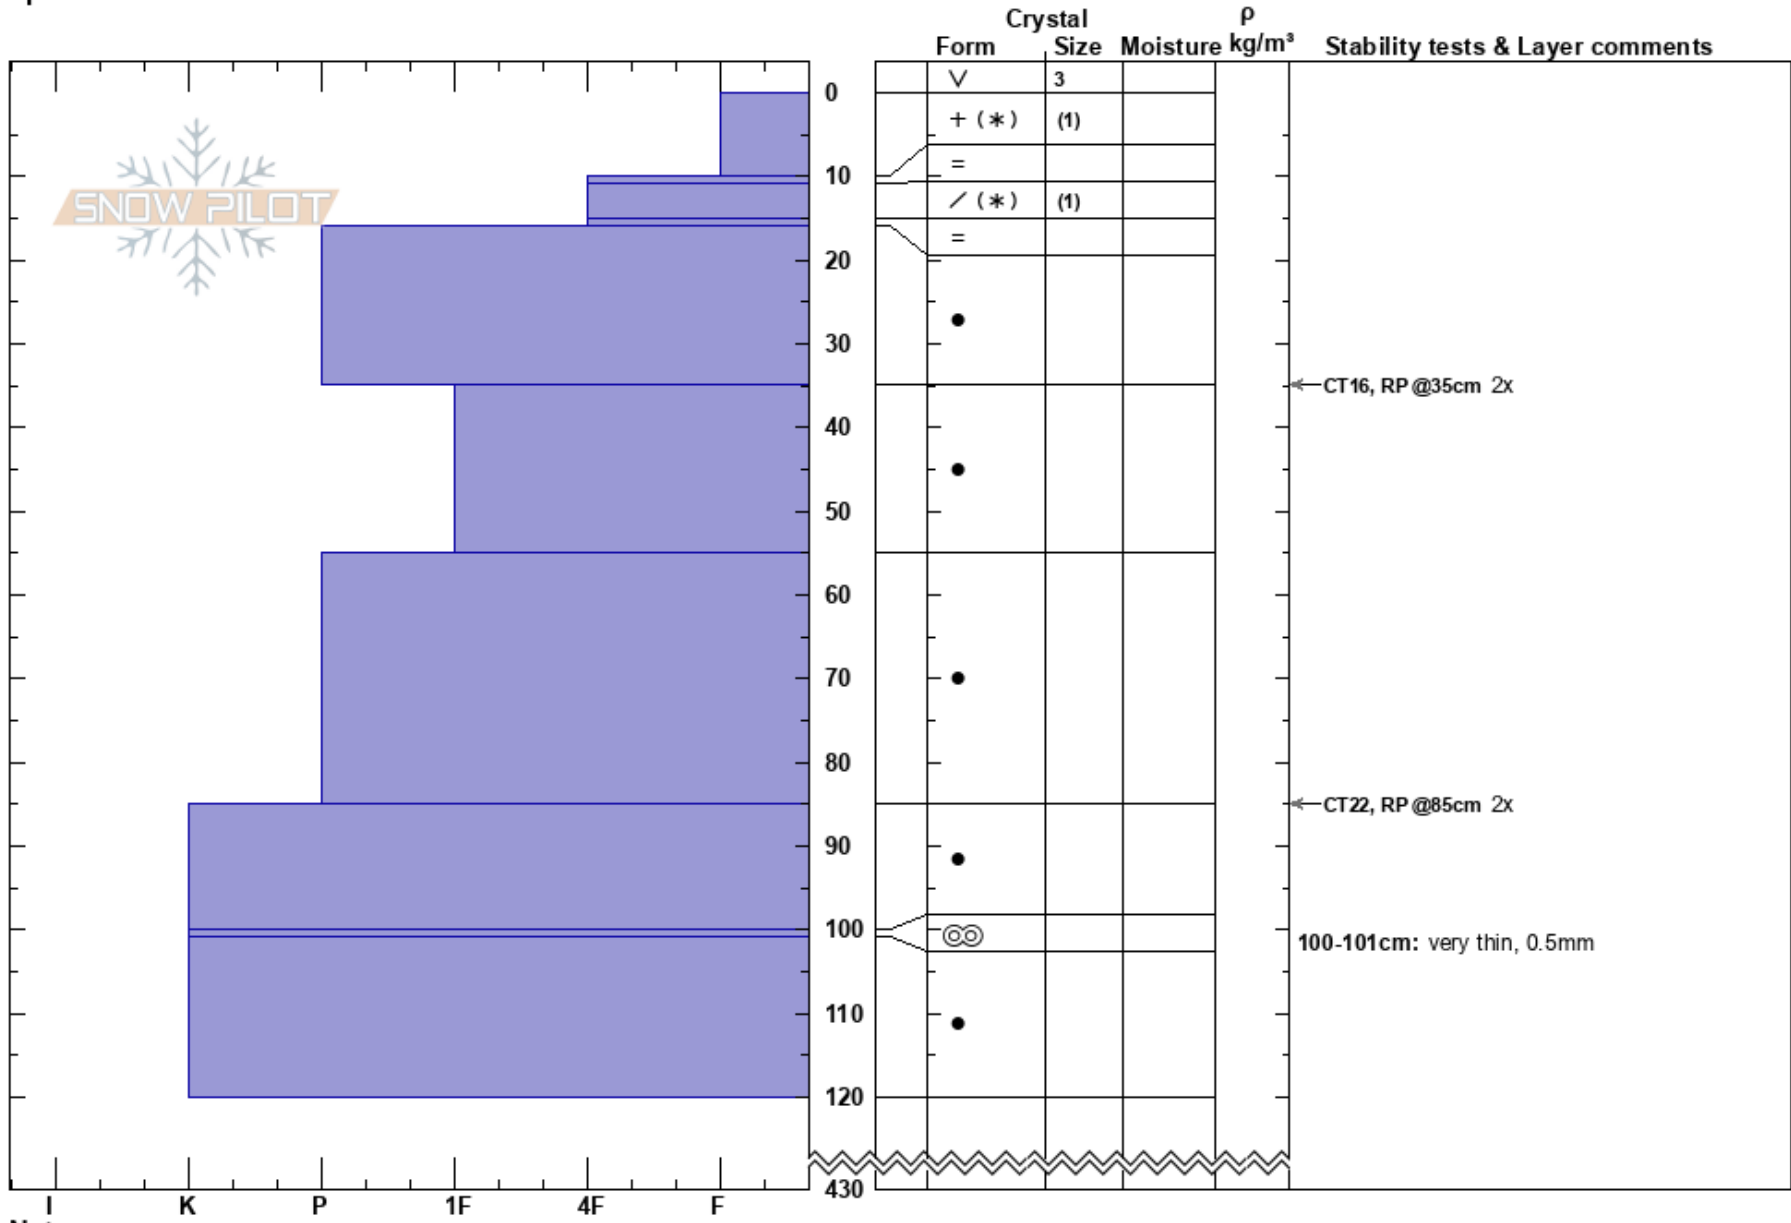

Backside Centuri High  
 Monashee  
 BC  
 Elevation: 2044 m  
 Aspect: W  
 Specifics:

Mustang Powder  
 04/03/2022 - 10:15  
 Co-ord: 11U 376112W 5673011N  
 Slope Angle: 30°  
 Wind Loading:

Stability: **HS:430**  
 Air Temperature:  
 Sky Cover: CLR  
 Precipitation: NO  
 Wind: Calm  
 Layer Notes: 100-101cm: very thin, 0.5mm

Notes: Windloaded roll on planar slope w/ sparse trees