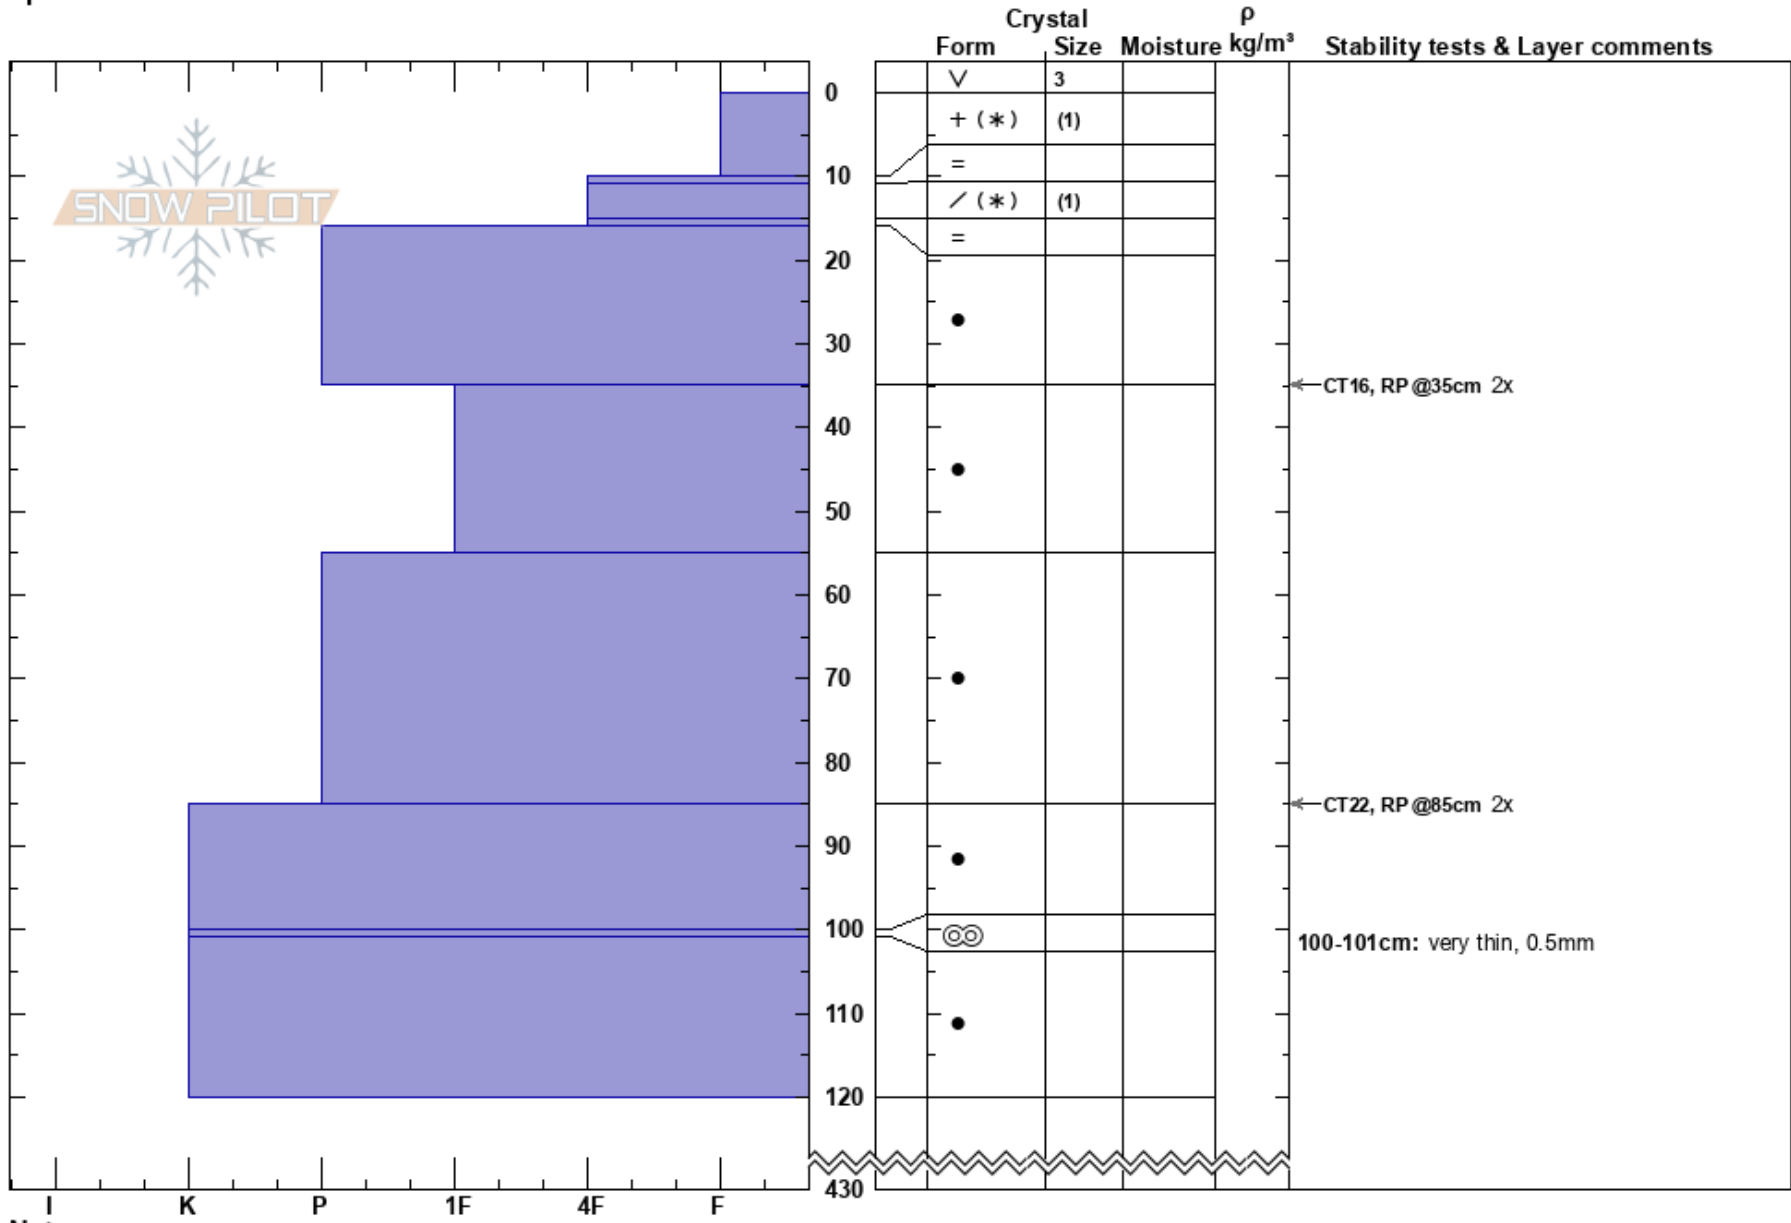

Backside Centuri High
 Monashee
 BC
 Elevation: 2044 m
 Aspect: W
 Specifics:

Mustang Powder
 04/03/2022 - 10:15
 Co-ord: 11U 376112W 5673011N
 Slope Angle: 30°
 Wind Loading:

Stability: HS:430
 Air Temperature: 100-101cm: very thin, 0.5mm
 Sky Cover: CLR
 Precipitation: NO
 Wind: Calm

Notes: Windloaded roll on planar slope w/ sparse trees