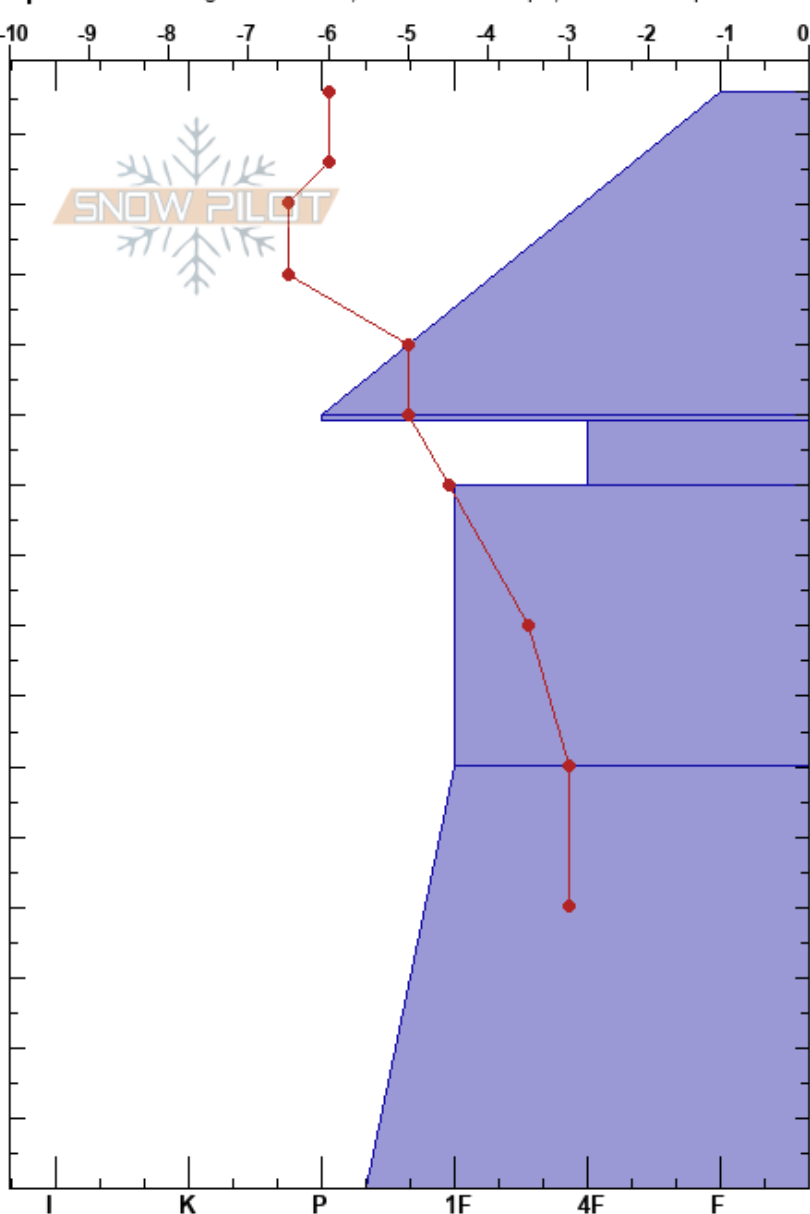

Center Pocket R
San Juan Range
CO

Dominic Ali
03/04/2022 - 9:30am
Co-ord: 37.45521N, -106.78574W
Slope Angle: 38°
Wind Loading: previous

Stability: Good HS: 156 Layer Notes:
Air Temperature: -3.5°C PF: 35 109-100cm: Problematic layer
Sky Cover: FEW PS: 19
Precipitation: S-1
Wind: S Light Breeze

Elevation: 11508 ft
Aspect: 335°

Specifics: Pit dug in a Ski Area; Ski tracks on slope; We skied slope

Form	Crystal Size	Moisture	ρ kg/m ³	Stability tests & Layer comments
/				
/	1			
⊙				← CT28, Q1 @110cm
□	3-4			
⊠	1			
⊖ (●)	1			
				← ECTX

Notes: Some bomb dust in area, few cavities in snowpack near ground.
Pit dug with Schwarz