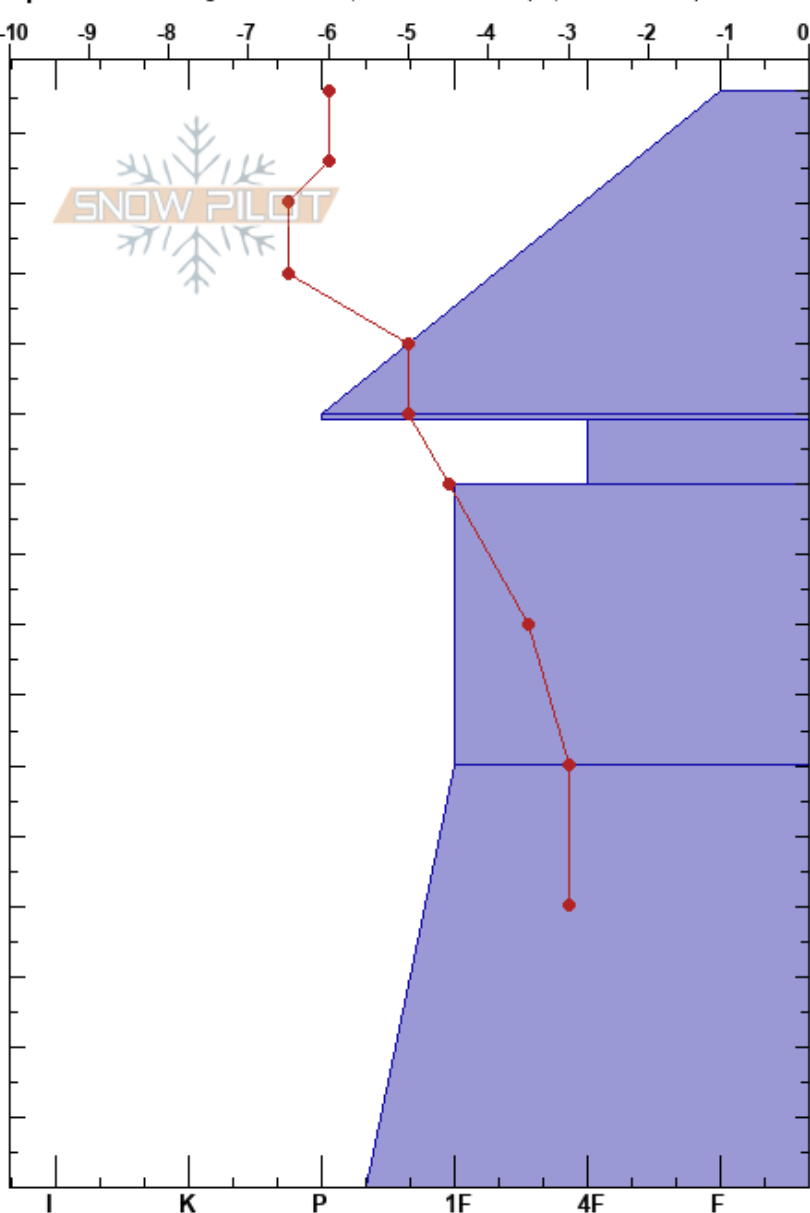

Center Pocket R
San Juan Range
CO

Dominic Ali
03/04/2022 - 9:30am
Co-ord: 37.45521N, -106.78574W
Slope Angle: 38°
Wind Loading: previous

Stability: Good HS: 156 Layer Notes:
Air Temperature: -3.5°C PF: 35 109-100cm: Problematic layer
Sky Cover: FEW PS: 19
Precipitation: S-1
Wind: S Light Breeze

Elevation: 11508 ft
Aspect: 335°

Specifics: Pit dug in a Ski Area; Ski tracks on slope; We skied slope

Form	Crystal		Moisture	ρ kg/m ³	Stability tests & Layer comments
	Size				
/					
/	1				
⊙					← CT28, Q1 @110cm
□	3-4				
⊠	1				
⊖ (●)	1				
					← ECTX

Notes: Some bomb dust in area, few cavities in snowpack near ground.
Pit dug with Schwarz