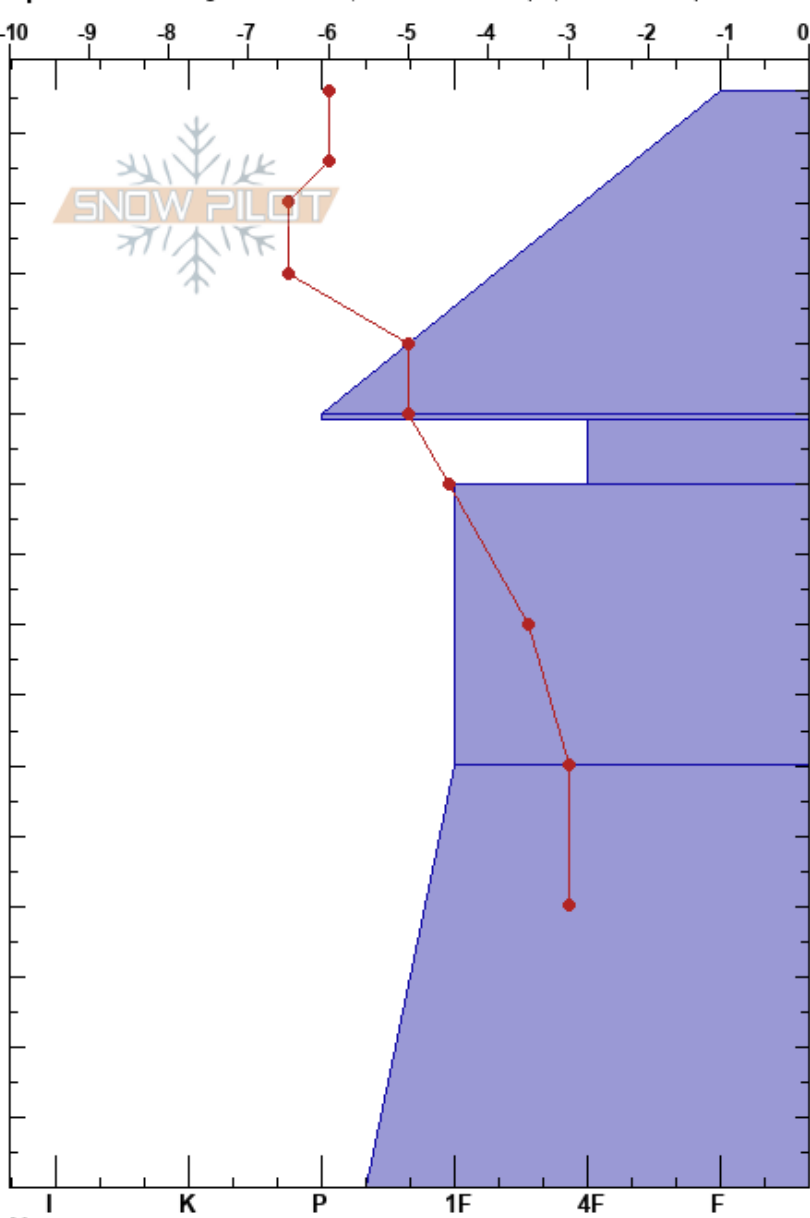

Center Pocket R
San Juan Range
CO

Dominic Ali
03/04/2022 - 9:30am
Co-ord: 37.45521N, -106.78574W
Slope Angle: 38°
Wind Loading: previous

Stability: Good HS: 156 Layer Notes:
Air Temperature: -3.5°C PF: 35 109-100cm: Problematic layer
Sky Cover: FEW PS: 19
Precipitation: S-1
Wind: S Light Breeze

Elevation: 11508 ft
Aspect: 335°

Specifics: Pit dug in a Ski Area; Ski tracks on slope; We skied slope

Form	Crystal Size	Moisture	ρ kg/m ³	Stability tests & Layer comments
/				
/	1			
⊙				← CT28, Q1 @110cm
□	3-4			
⊠	1			
⊖ (●)	1			
				← ECTX

Notes: Some bomb dust in area, few cavities in snowpack near ground.
Pit dug with Schwarz