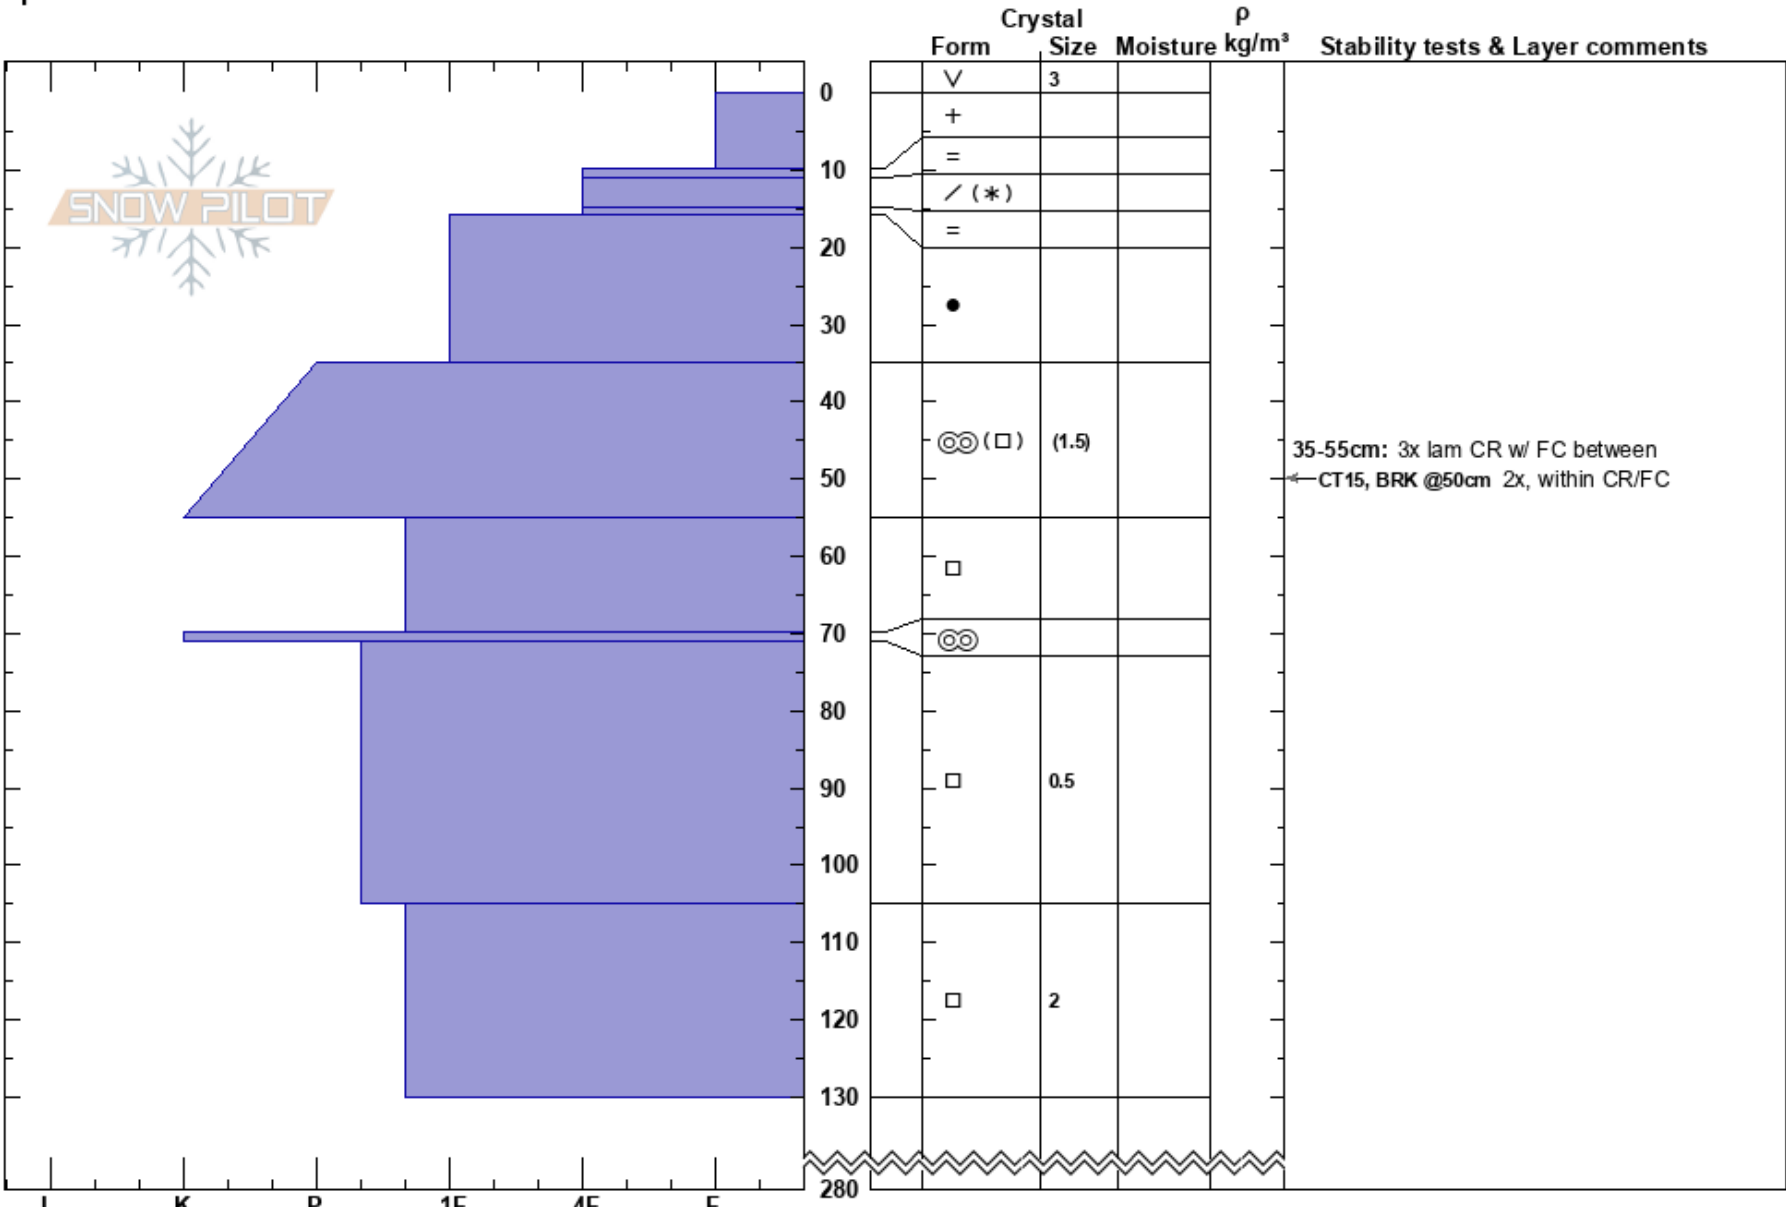

Brownstar High  
 Monashee  
 BC  
 Elevation: 2129 m  
 Aspect: N  
 Specifics:

Mustang Powder  
 04/03/2022 - 09:45  
 Co-ord: 11U 376086W 5672846N  
 Slope Angle: 36°  
 Wind Loading:

Stability:  
 Air Temperature:  
 Sky Cover: CLR  
 Precipitation: NO  
 Wind: Calm

HS:280  
 Layer Notes:  
 35-55cm: 3x lam CR w/ FC between

Notes: Ridgetop leeward corniced scoop feature