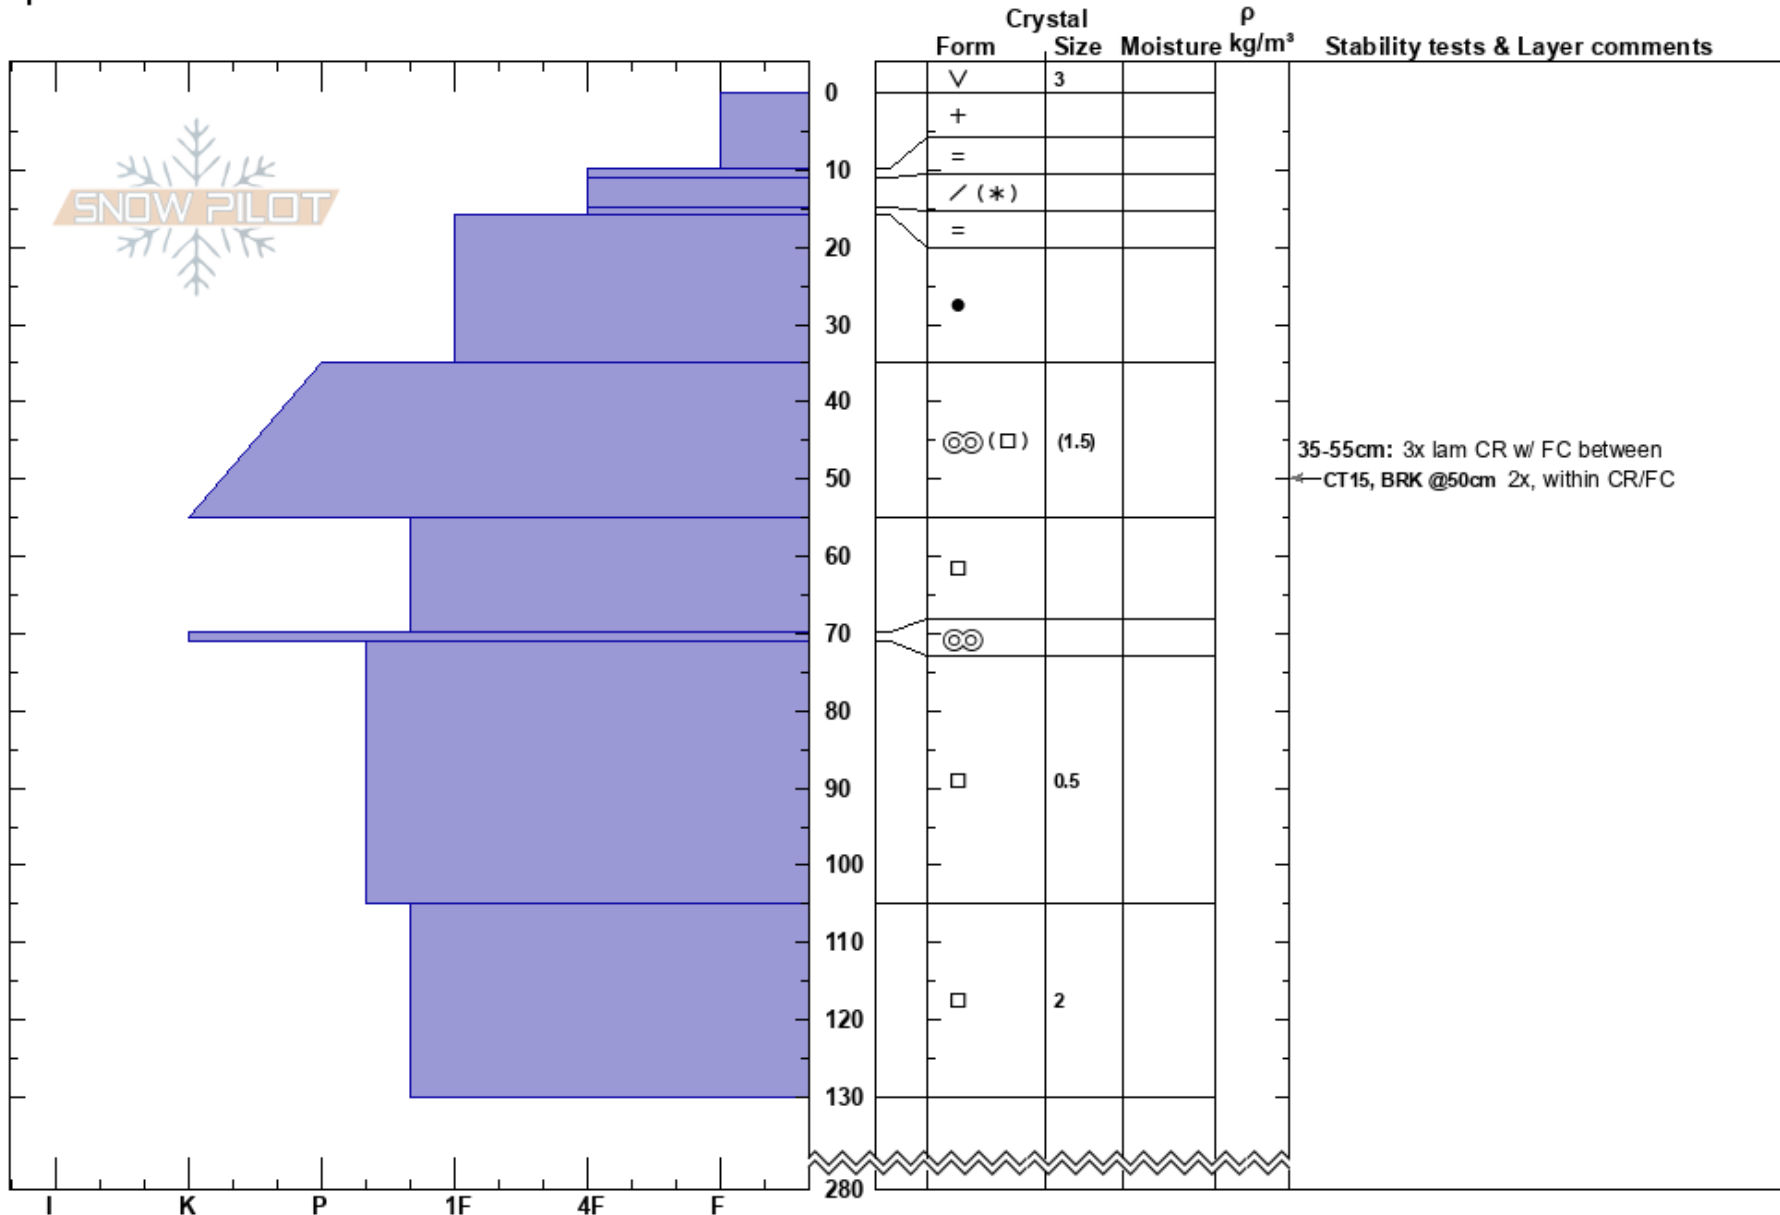

Brownstar High
 Monashee
 BC
 Elevation: 2129 m
 Aspect: N
 Specifics:

Mustang Powder
 04/03/2022 - 09:45
 Co-ord: 11U 376086W 5672846N
 Slope Angle: 36°
 Wind Loading:

Stability:
 Air Temperature:
 Sky Cover: CLR
 Precipitation: NO
 Wind: Calm

HS:280
 Layer Notes:
 35-55cm: 3x lam CR w/ FC between

Notes: Ridgetop leeward corniced scoop feature