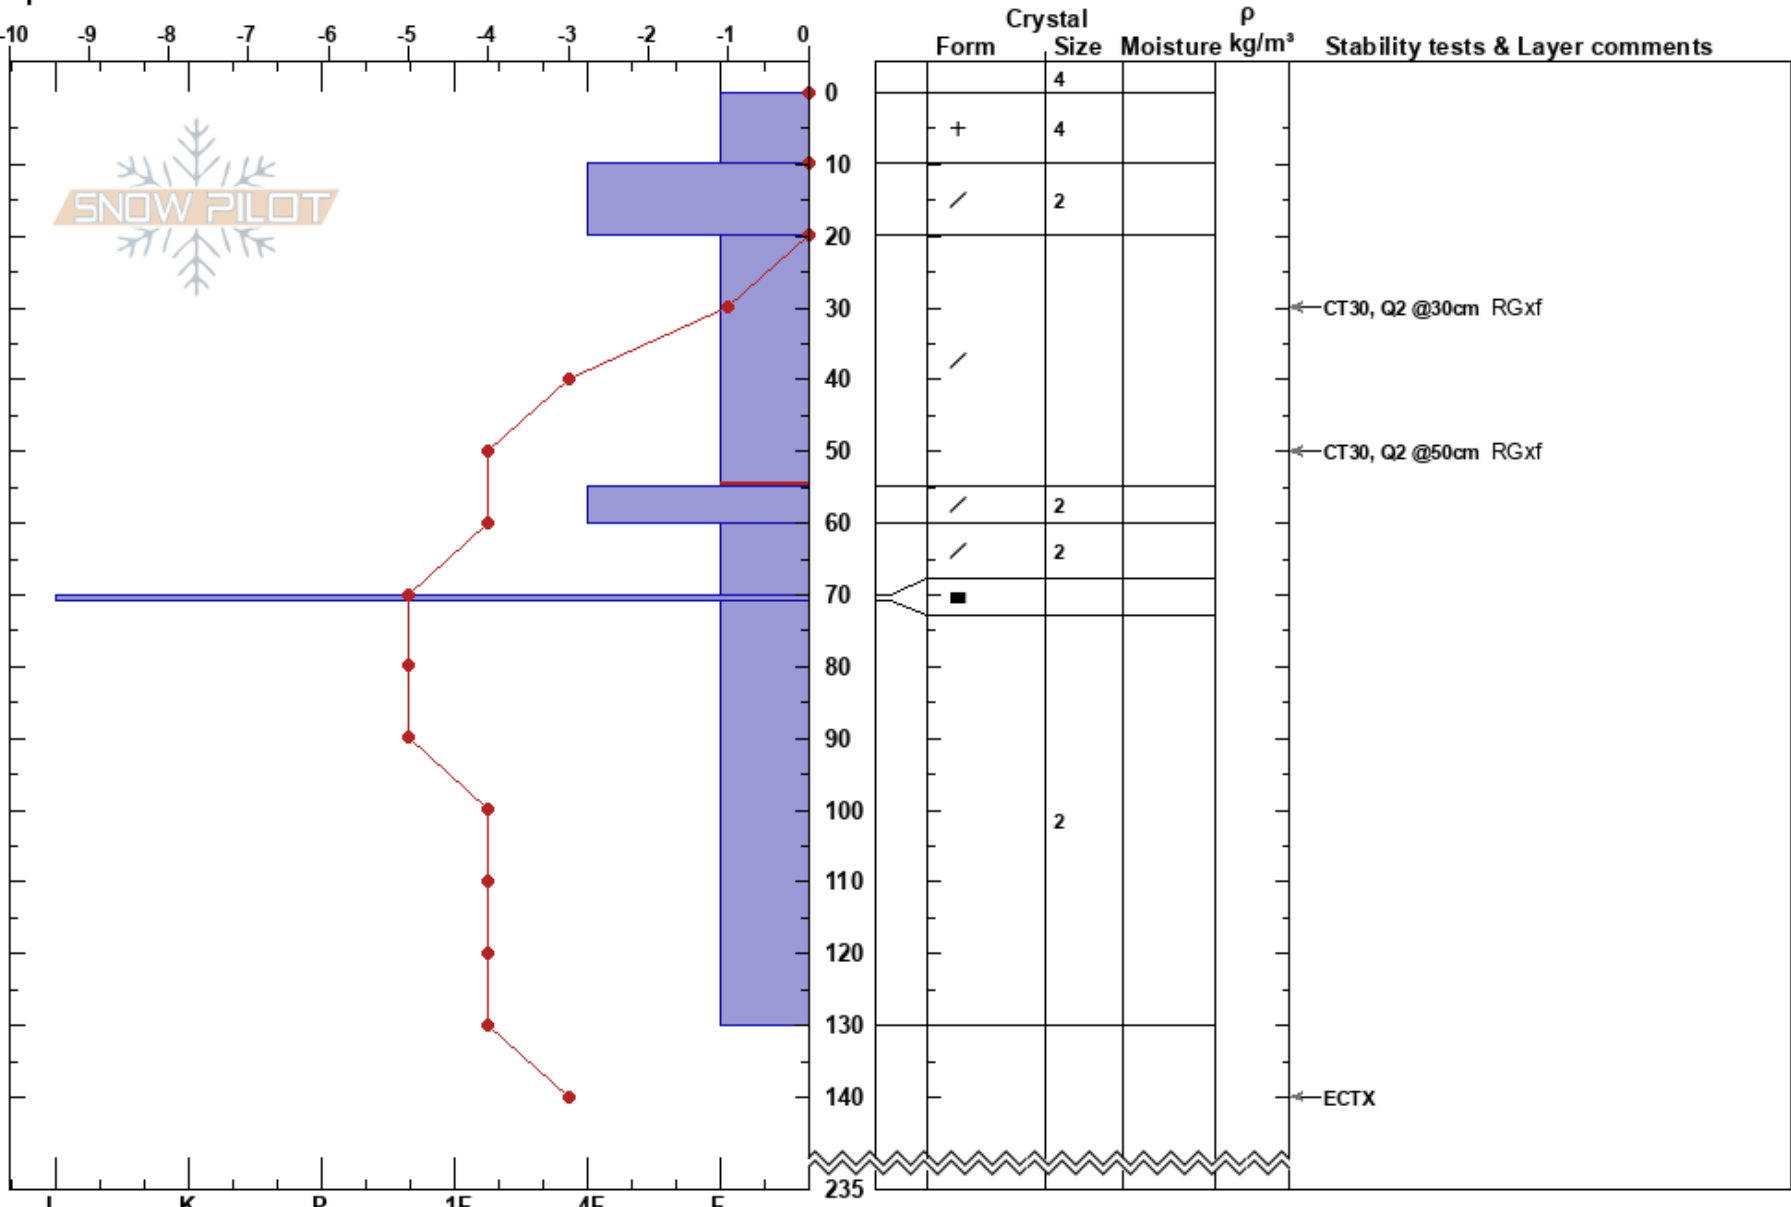

Earl 1
 Selkirk Mtns
 ID
 Elevation: 6331 ft
 Aspect: W
 Specifics:

Johnny Schulte
 03/02/2022 - 11:00am
 Co-ord: 48.37969N, -116.63544W
 Slope Angle: 15°
 Wind Loading: no

Stability: **HS:235** **Layer Notes:**
 Air Temperature: 32°C **PF: 20** 20-55cm: Problematic layer
 Sky Cover: X
 Precipitation: NO
 Wind: W Calm

Notes: Snowpack heavily laden with rain. CT breaks at 30cm and 50cm due to buried surface hoar from 2/14 and earlier.