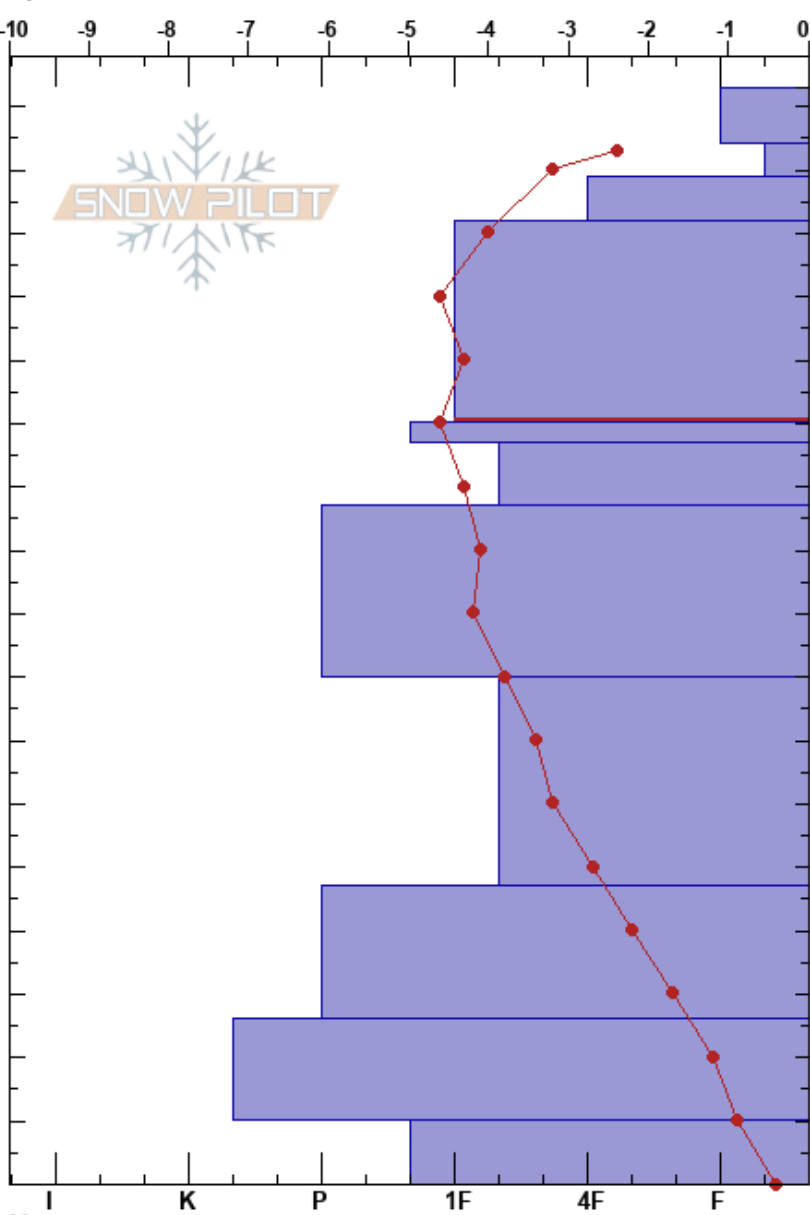

Meadow Park
 Sunshine Village
 AB
 Elevation: 2274 m
 Aspect:

Matt Wilson
 03/03/2022 - 14:00
 Co-ord: 51.08525N, -115.78565E
 Slope Angle: 0°
 Wind Loading:

Stability: HS: 173
 Air Temperature: 0.3°C
 Sky Cover: OVC
 Precipitation: S-1
 Wind: Calm
 Layer Notes: 152-120cm: Problematic layer

Specifics: Pit dug in a Ski Area; Pit is representative of backcountry

Elevation (cm)	Crystal		Moisture	ρ kg/m ³	Stability tests & Layer comments
	Form	Size			
173	F	1-2	D	40	
160	F	0.5-1	D	40	← CT3, BRK @160cm
150	/	0.5	D	140	← CT5, BRK @160cm
140				230	
130	⊖	0.5-1	D		← CT24, BRK @133cm
120	⊖⊖		D		← CT26, BRK @133cm
110	⊖	1-2	D	300	
100				300	
90	□	1-2	D		
80				330	
70	□	2-3	D		
60				360	
50				360	
40	□	2-4	D		
30				400	
20	□	2-3	D		
10	□ (∧)	2(4)	D	310	
0					