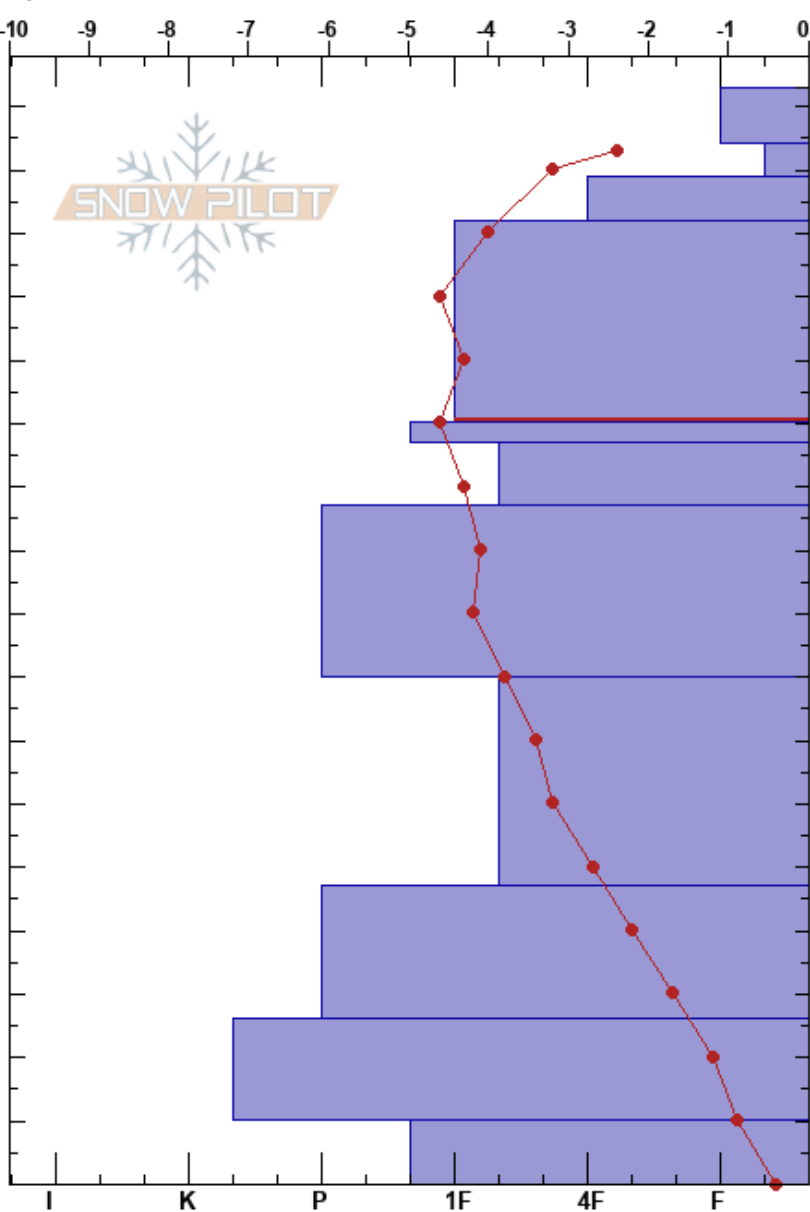

Meadow Park
 Sunshine Village
 AB
 Elevation: 2274 m
 Aspect:

Matt Wilson
 03/03/2022 - 14:00
 Co-ord: 51.08525N, -115.78565E
 Slope Angle: 0°
 Wind Loading:

Stability: **HS: 173**
 Air Temperature: 0.3°C
 Sky Cover: OVC
 Precipitation: S-1
 Wind: Calm
 Layer Notes: 152-120cm: Problematic layer

Specifics: Pit dug in a Ski Area; Pit is representative of backcountry

Elevation (cm)	Crystal		Moisture	ρ kg/m ³	Stability tests & Layer comments
	Form	Size			
173	F	1-2	D	40	
160	F	0.5-1	D	40	← CT3, BRK @160cm
150	/	0.5	D	140	← CT5, BRK @160cm
140				230	
130	⊖	0.5-1	D		← CT24, BRK @133cm
120	⊖⊖		D		← CT26, BRK @133cm
110	⊖	1-2	D	300	
100				300	
90	□	1-2	D		
80				330	
70	□	2-3	D		
60				360	
50				360	
40	□	2-4	D		
30				400	
20	□	2-3	D		
10				400	
0	□ (^)	2(4)	D	310	