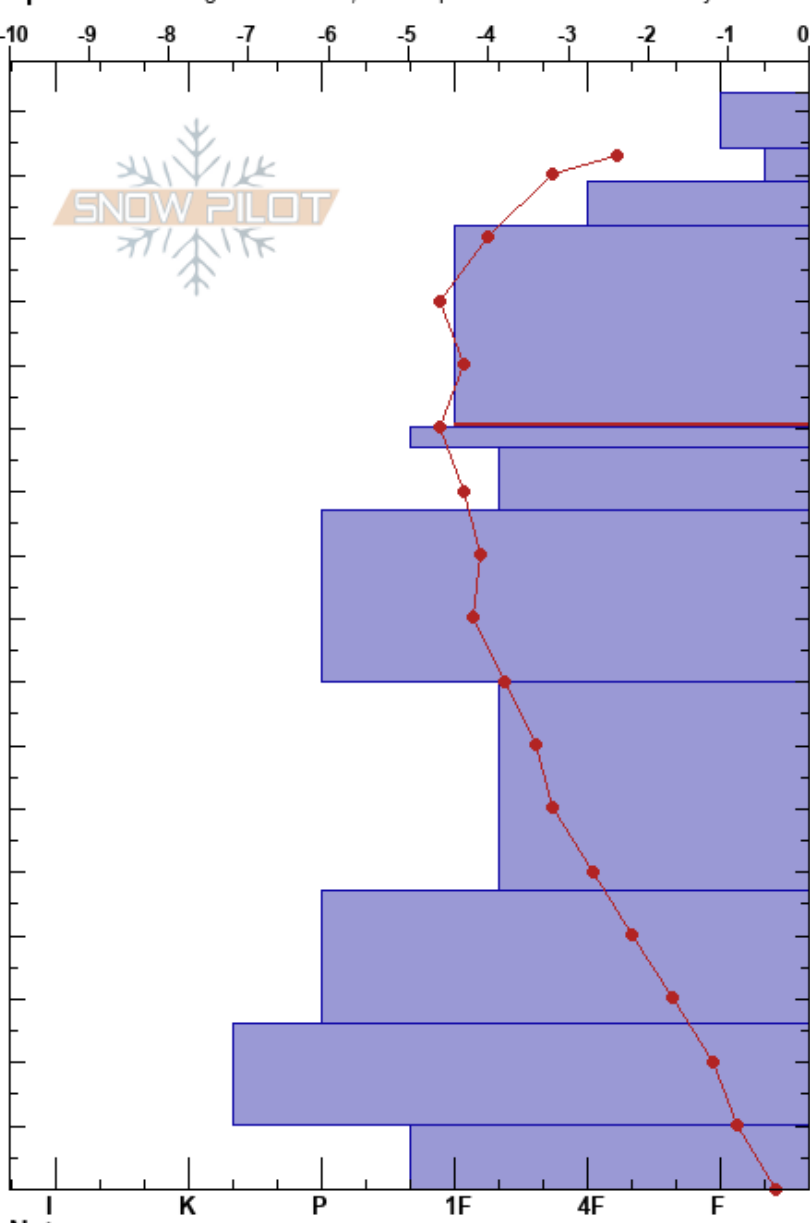

Meadow Park
 Sunshine Village
 AB
 Elevation: 2274 m
 Aspect:

Matt Wilson
 03/03/2022 - 14:00
 Co-ord: 51.08525N, -115.78565E
 Slope Angle: 0°
 Wind Loading:

Stability: **HS: 173**
 Air Temperature: 0.3°C
 Sky Cover: OVC
 Precipitation: S-1
 Wind: Calm
 Layer Notes: 152-120cm: Problematic layer

Specifics: Pit dug in a Ski Area; Pit is representative of backcountry

Elevation (cm)	Crystal		Moisture	ρ kg/m ³	Stability tests & Layer comments
	Form	Size			
173	F	1-2	D	40	
160	F	0.5-1	D	40	← CT3, BRK @160cm
150	/	0.5	D	140	← CT5, BRK @160cm
140				230	
130	⊖	0.5-1	D		← CT24, BRK @133cm
120	⊙⊙		D		← CT26, BRK @133cm
110	⊖	1-2	D	300	
100				300	
90	□	1-2	D		
80				330	
70	□	2-3	D		
60				360	
50				360	
40	□	2-4	D		
30				400	
20	□	2-3	D		
10	□ (∧)	2(4)	D	310	
0					