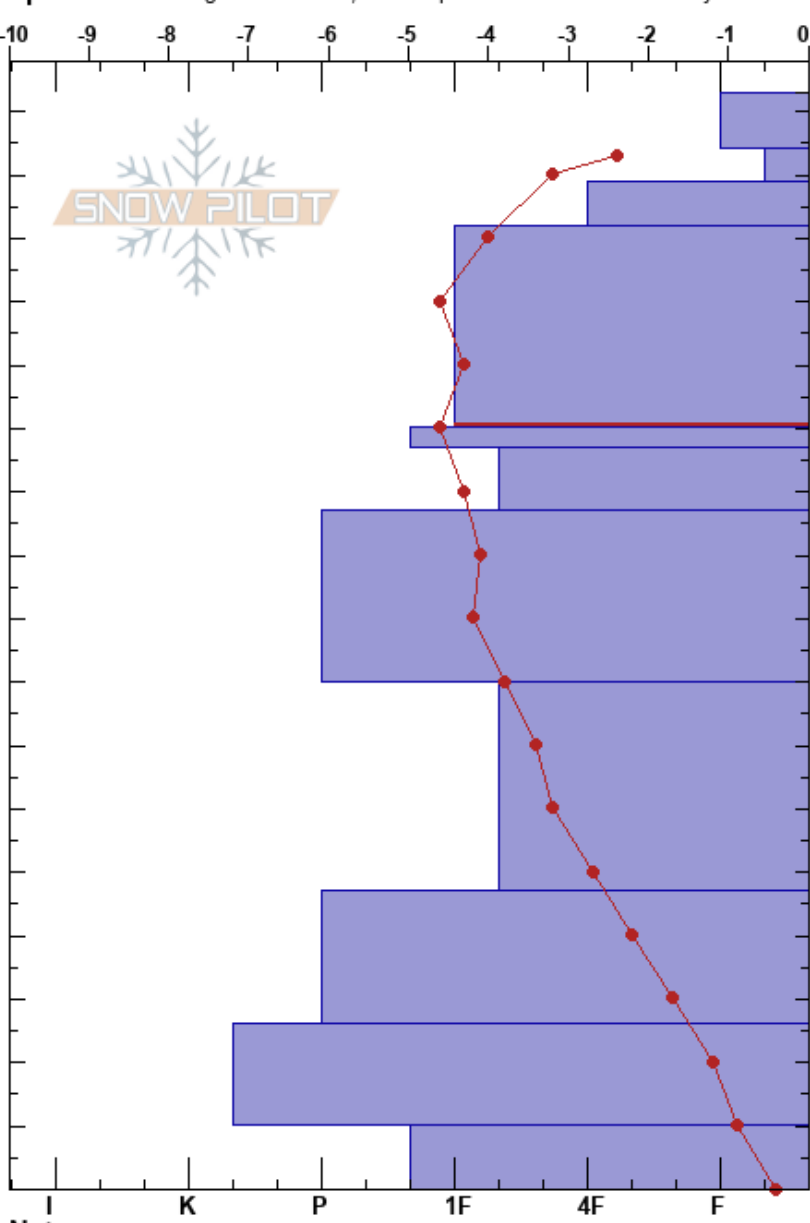

Meadow Park
 Sunshine Village
 AB
 Elevation: 2274 m
 Aspect:

Matt Wilson
 03/03/2022 - 14:00
 Co-ord: 51.08525N, -115.78565E
 Slope Angle: 0°
 Wind Loading:

Stability: **HS: 173**
 Air Temperature: 0.3°C
 Sky Cover: OVC
 Precipitation: S-1
 Wind: Calm
 Layer Notes: 152-120cm: Problematic layer

Specifics: Pit dug in a Ski Area; Pit is representative of backcountry

Elevation (cm)	Crystal		Moisture	ρ kg/m ³	Stability tests & Layer comments
	Form	Size			
173	F	1-2	D	40	
160	F	0.5-1	D	40	← CT3, BRK @160cm
150	/	0.5	D	140	← CT5, BRK @160cm
140				230	
130	⊖	0.5-1	D		← CT24, BRK @133cm
120	⊖⊖		D		← CT26, BRK @133cm
110	⊖	1-2	D	300	
100				300	
90	□	1-2	D		
80				330	
70	□	2-3	D		
60				360	
50				360	
40	□	2-4	D		
30				400	
20	□	2-3	D		
10	□ (∧)	2(4)	D	310	
0					