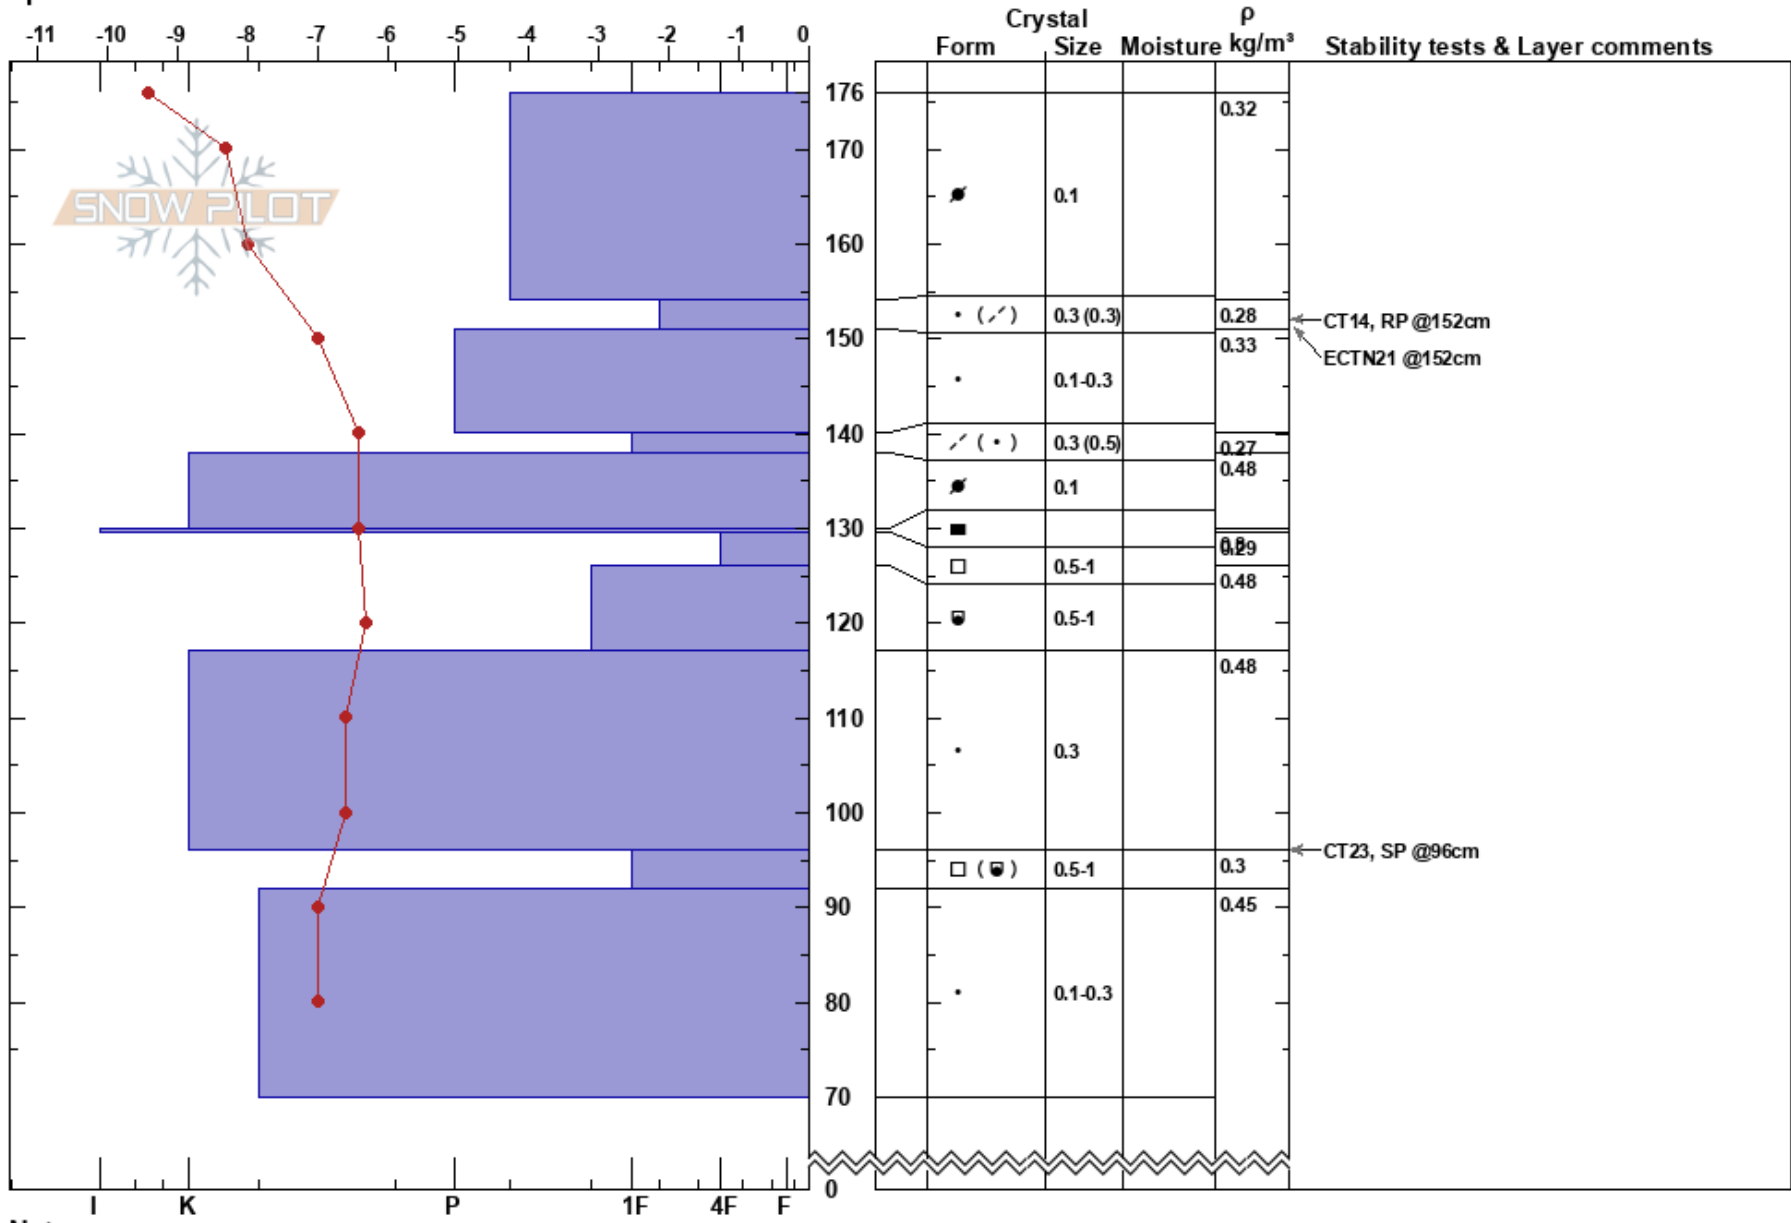

Av.Path 43
 Khibiny mountains
 Russia
Elevation: 800 m
Aspect: SE
Specifics:

Aleksandr Volkov
 04/03/2022 - 13:00
Co-ord: 67.66712N, 33.69155E
Slope Angle: 34°
Wind Loading:

Stability: HS:176
Air Temperature: -5.3°C **PF:** 15 154-151cm: Problematic layer
Sky Cover: CLR
Precipitation: NO
Wind: Calm