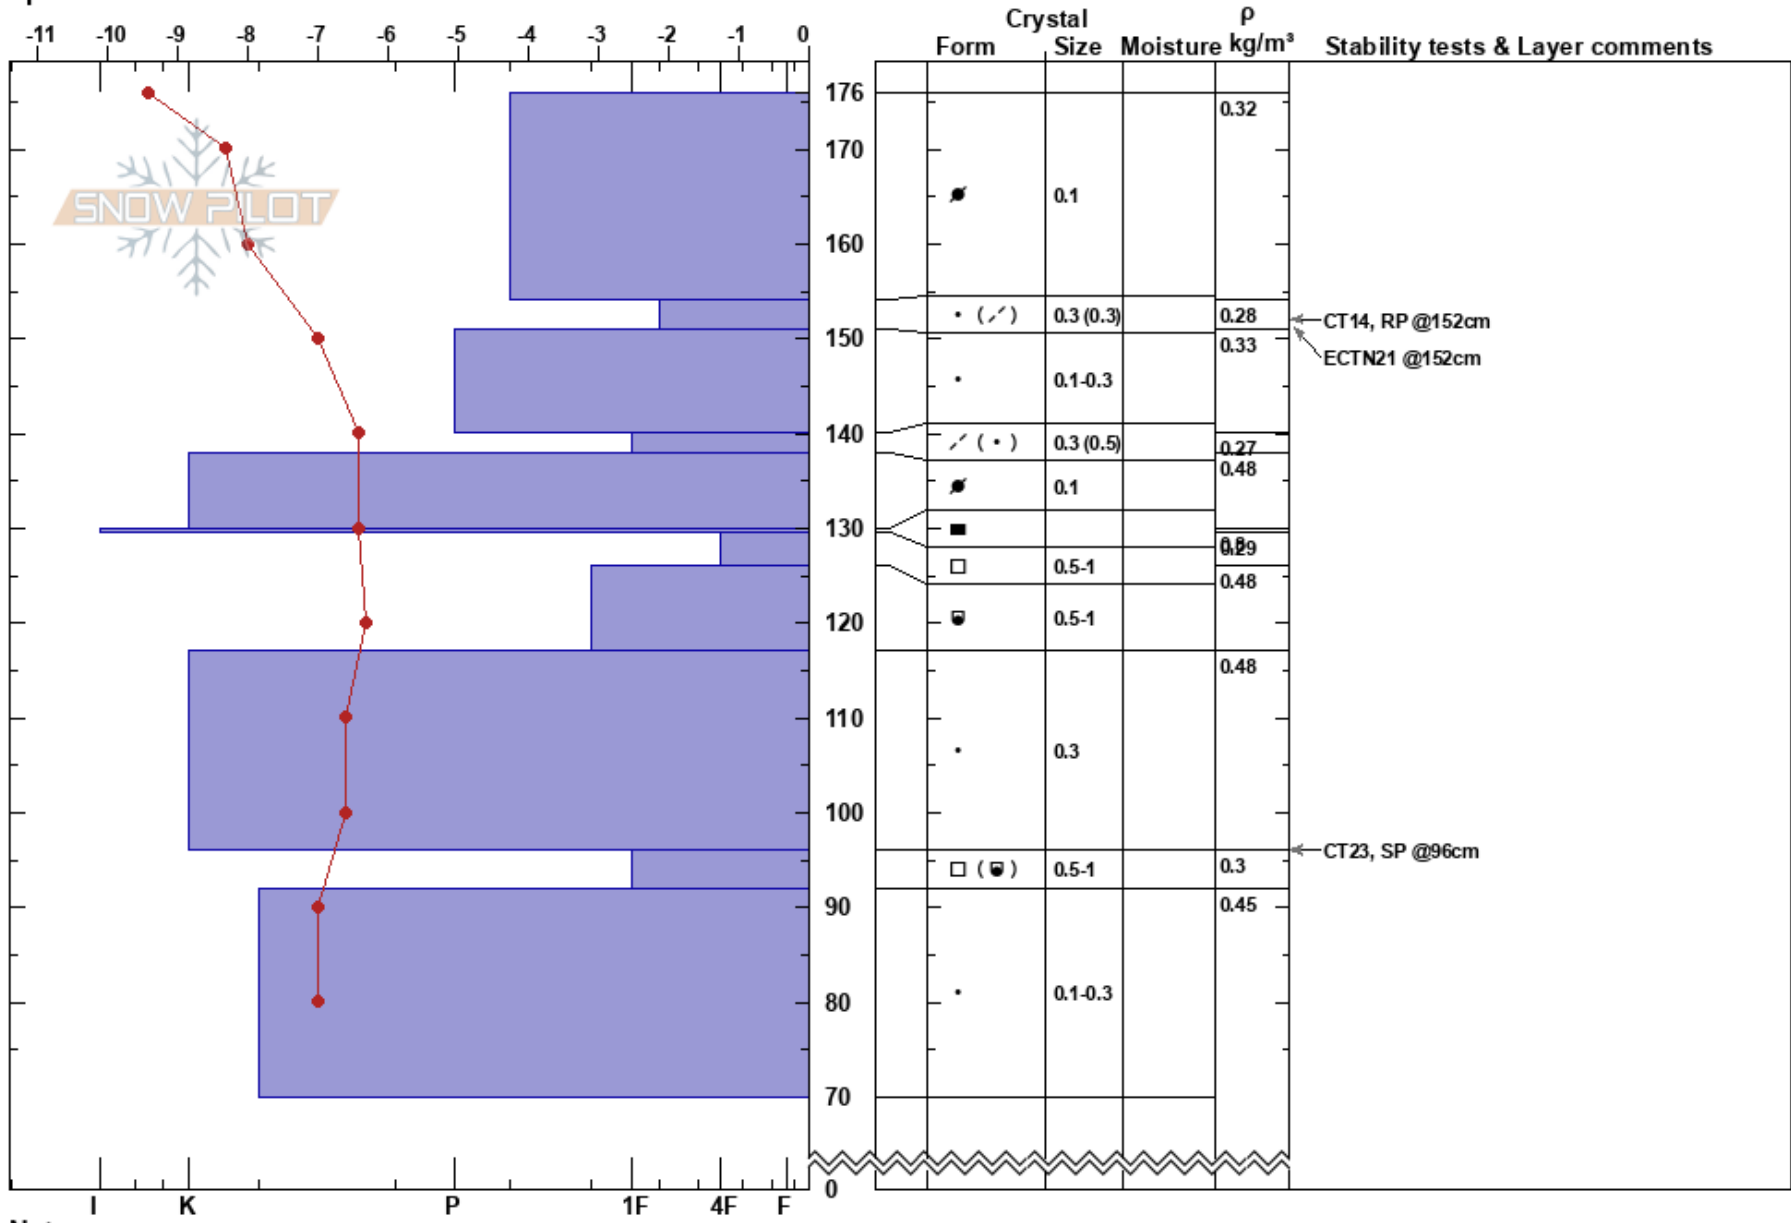

Av.Path 43
 Khibiny mountains
 Russia
Elevation: 800 m
Aspect: SE
Specifics:

Aleksandr Volkov
 04/03/2022 - 13:00
Co-ord: 67.66712N, 33.69155E
Slope Angle: 34°
Wind Loading:

Stability: **HS:** 176 **Layer Notes:**
Air Temperature: -5.3°C **PF:** 15 154-151cm: Problematic layer
Sky Cover: CLR
Precipitation: NO
Wind: Calm