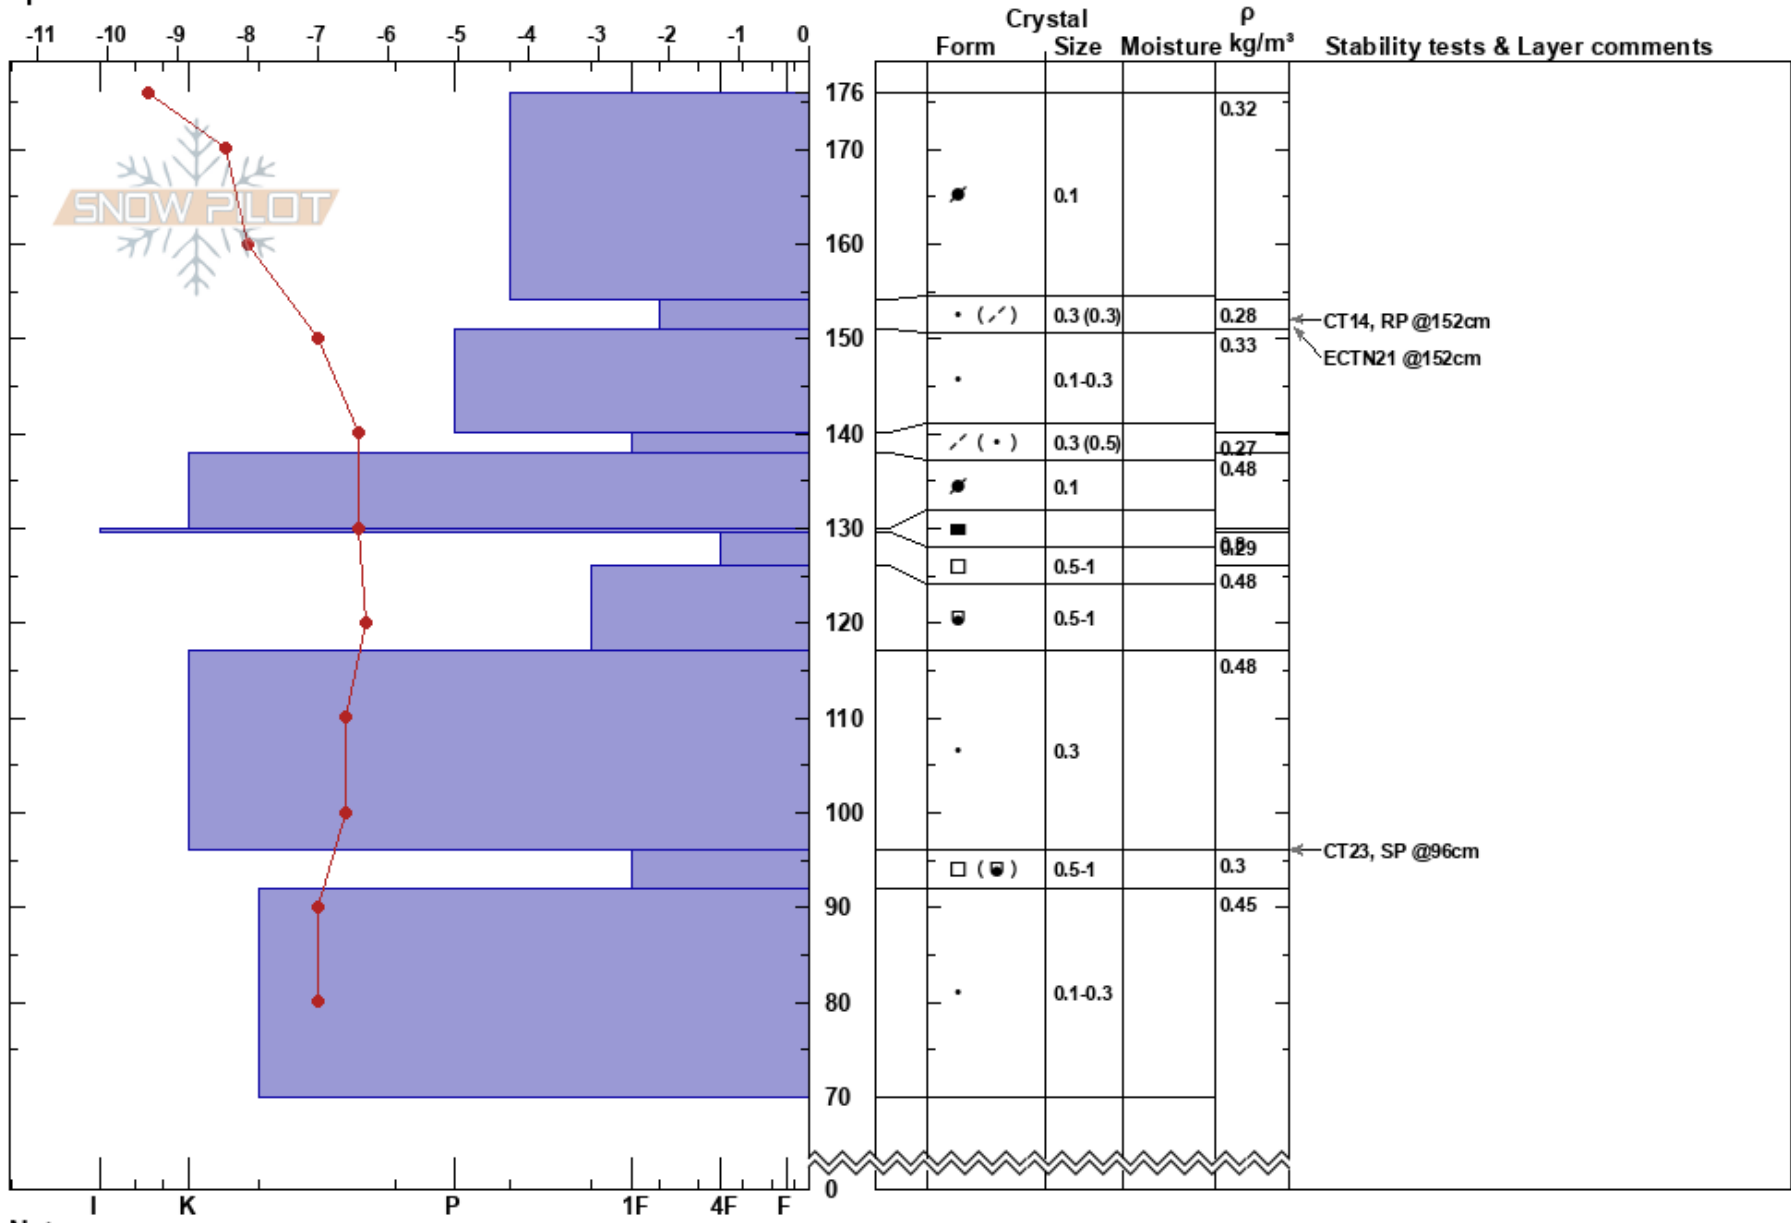

Av.Path 43  
 Khibiny mountains  
 Russia  
 Elevation: 800 m  
 Aspect: SE  
 Specifics:

Aleksandr Volkov  
 04/03/2022 - 13:00  
 Co-ord: 67.66712N, 33.69155E  
 Slope Angle: 34°  
 Wind Loading:

Stability: HS:176 Layer Notes:  
 Air Temperature: -5.3°C PF: 15 154-151cm: Problematic layer  
 Sky Cover: CLR  
 Precipitation: NO  
 Wind: Calm