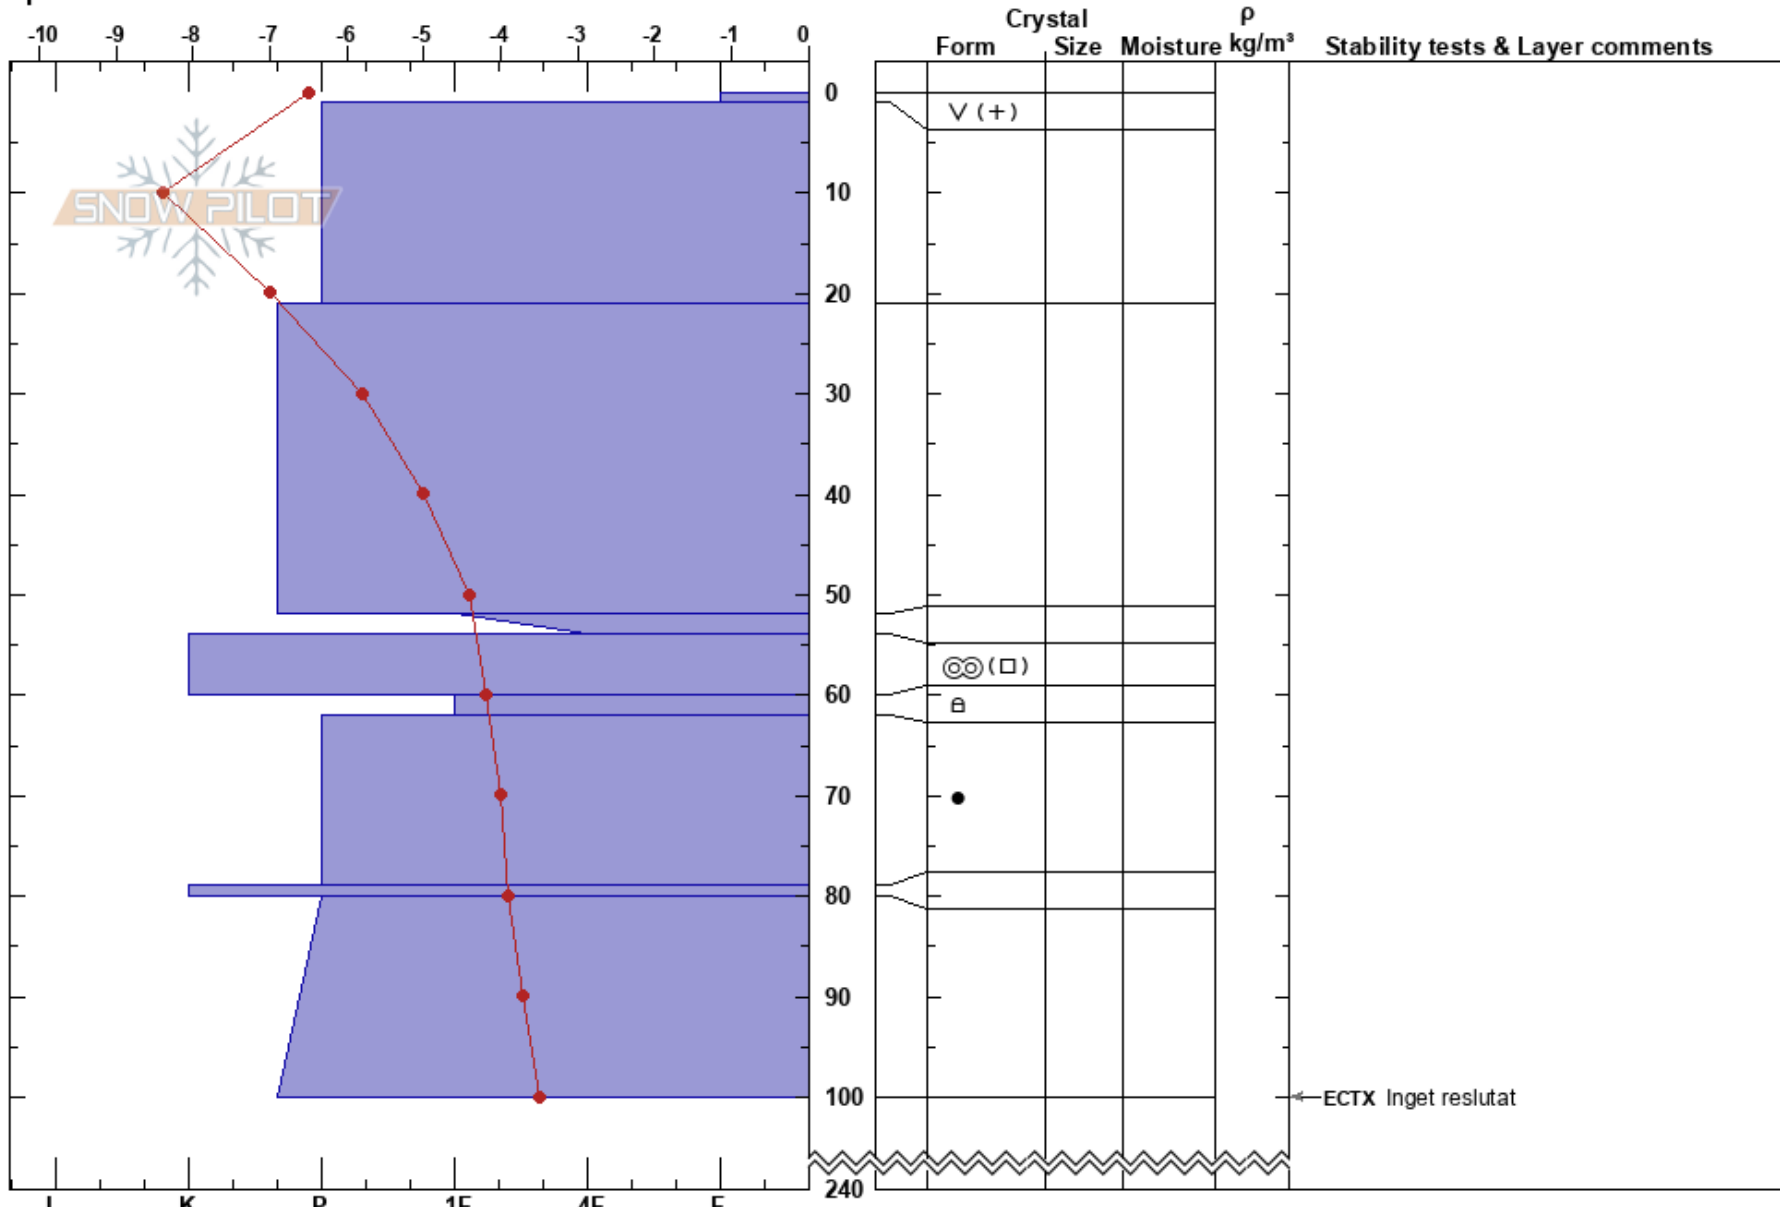

Noulpen
 Västra Vindelfjällen
 Sweden
Elevation: 880 m
Aspect: 82°
Specifics:

Sam Hedman
 04/03/2022 - 11:05
Co-ord:
Slope Angle: 26°
Wind Loading: no

Stability: **HS:**240 **Layer Notes:**
Air Temperature: -3°C **PF:** 2
Sky Cover: CLR
Precipitation: NO
Wind: SE Calm