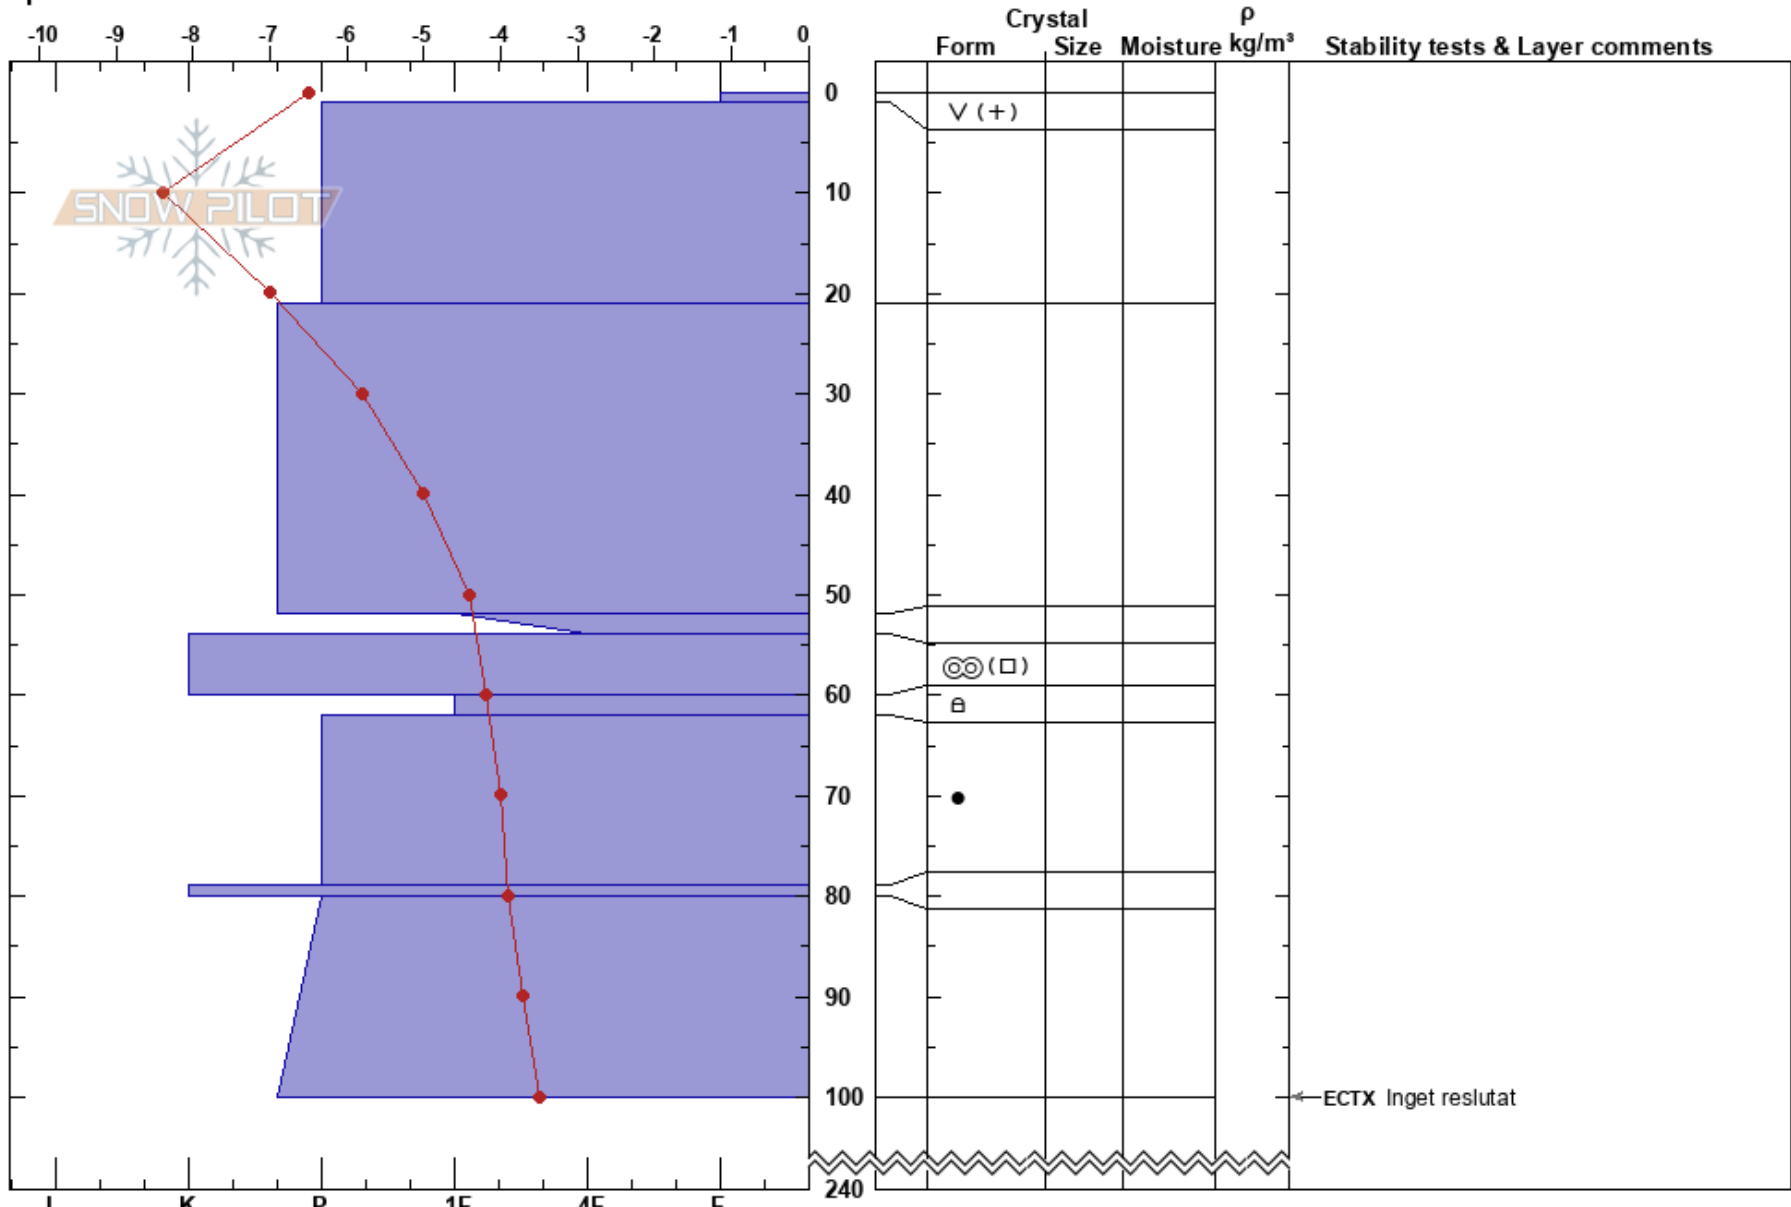

Noulpen
 Västra Vindelfjällen
 Sweden
Elevation: 880 m
Aspect: 82°
Specifics:

Sam Hedman
 04/03/2022 - 11:05
Co-ord:
Slope Angle: 26°
Wind Loading: no

Stability: **HS:**240 **Layer Notes:**
Air Temperature: -3°C **PF:** 2
Sky Cover: CLR
Precipitation: NO
Wind: SE Calm