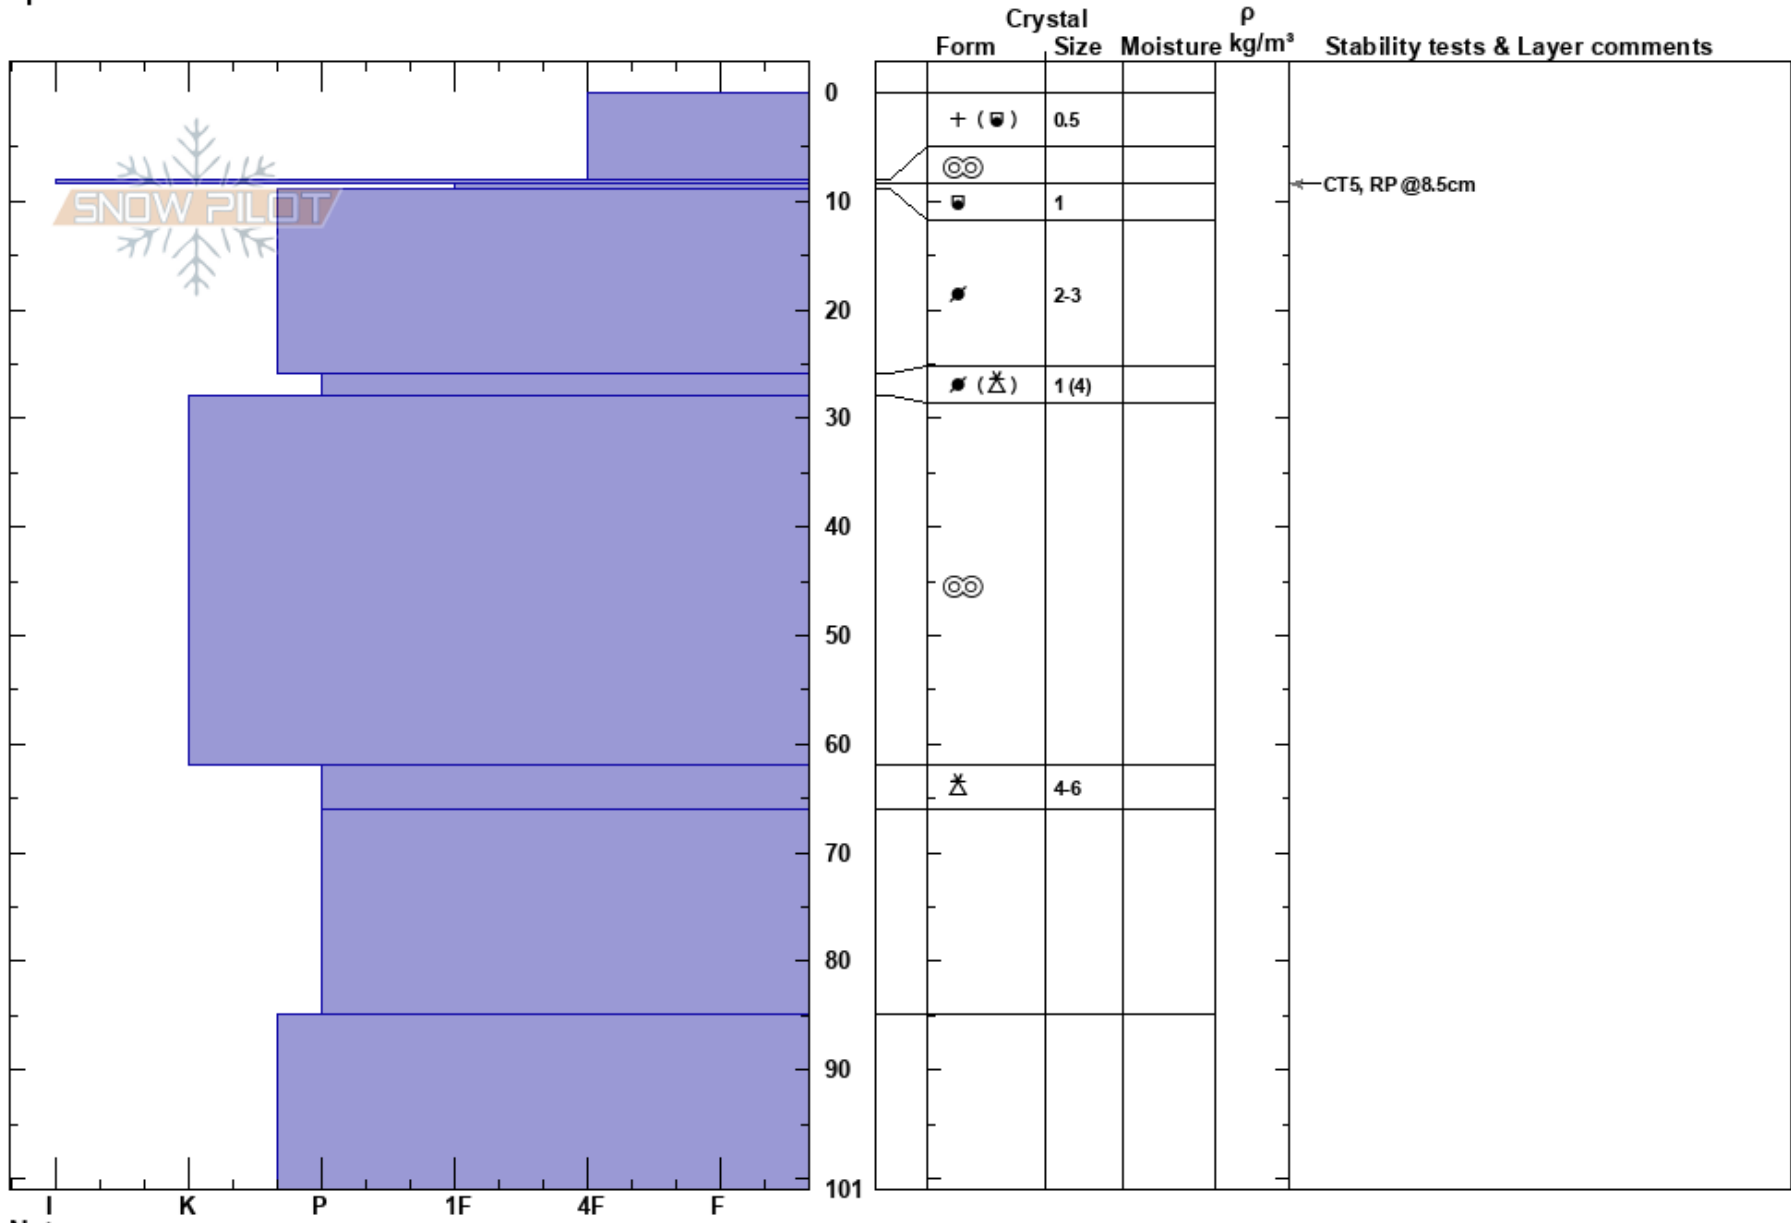

Karlsárdalur-Vikið
Tröllaskagi
Iceland
Elevation: 548 m
Aspect: 270°
Specifics:

Sveinn Brynjólfsson
03/03/2022 - 12:00
Co-ord: 66.01286N, -18.59125W
Slope Angle: 25°
Wind Loading:

Stability:
Air Temperature:
Sky Cover: BKN
Precipitation: NO
Wind: Calm

PF: 5
Layer Notes:
8.5-9cm: Problematic layer

Notes: