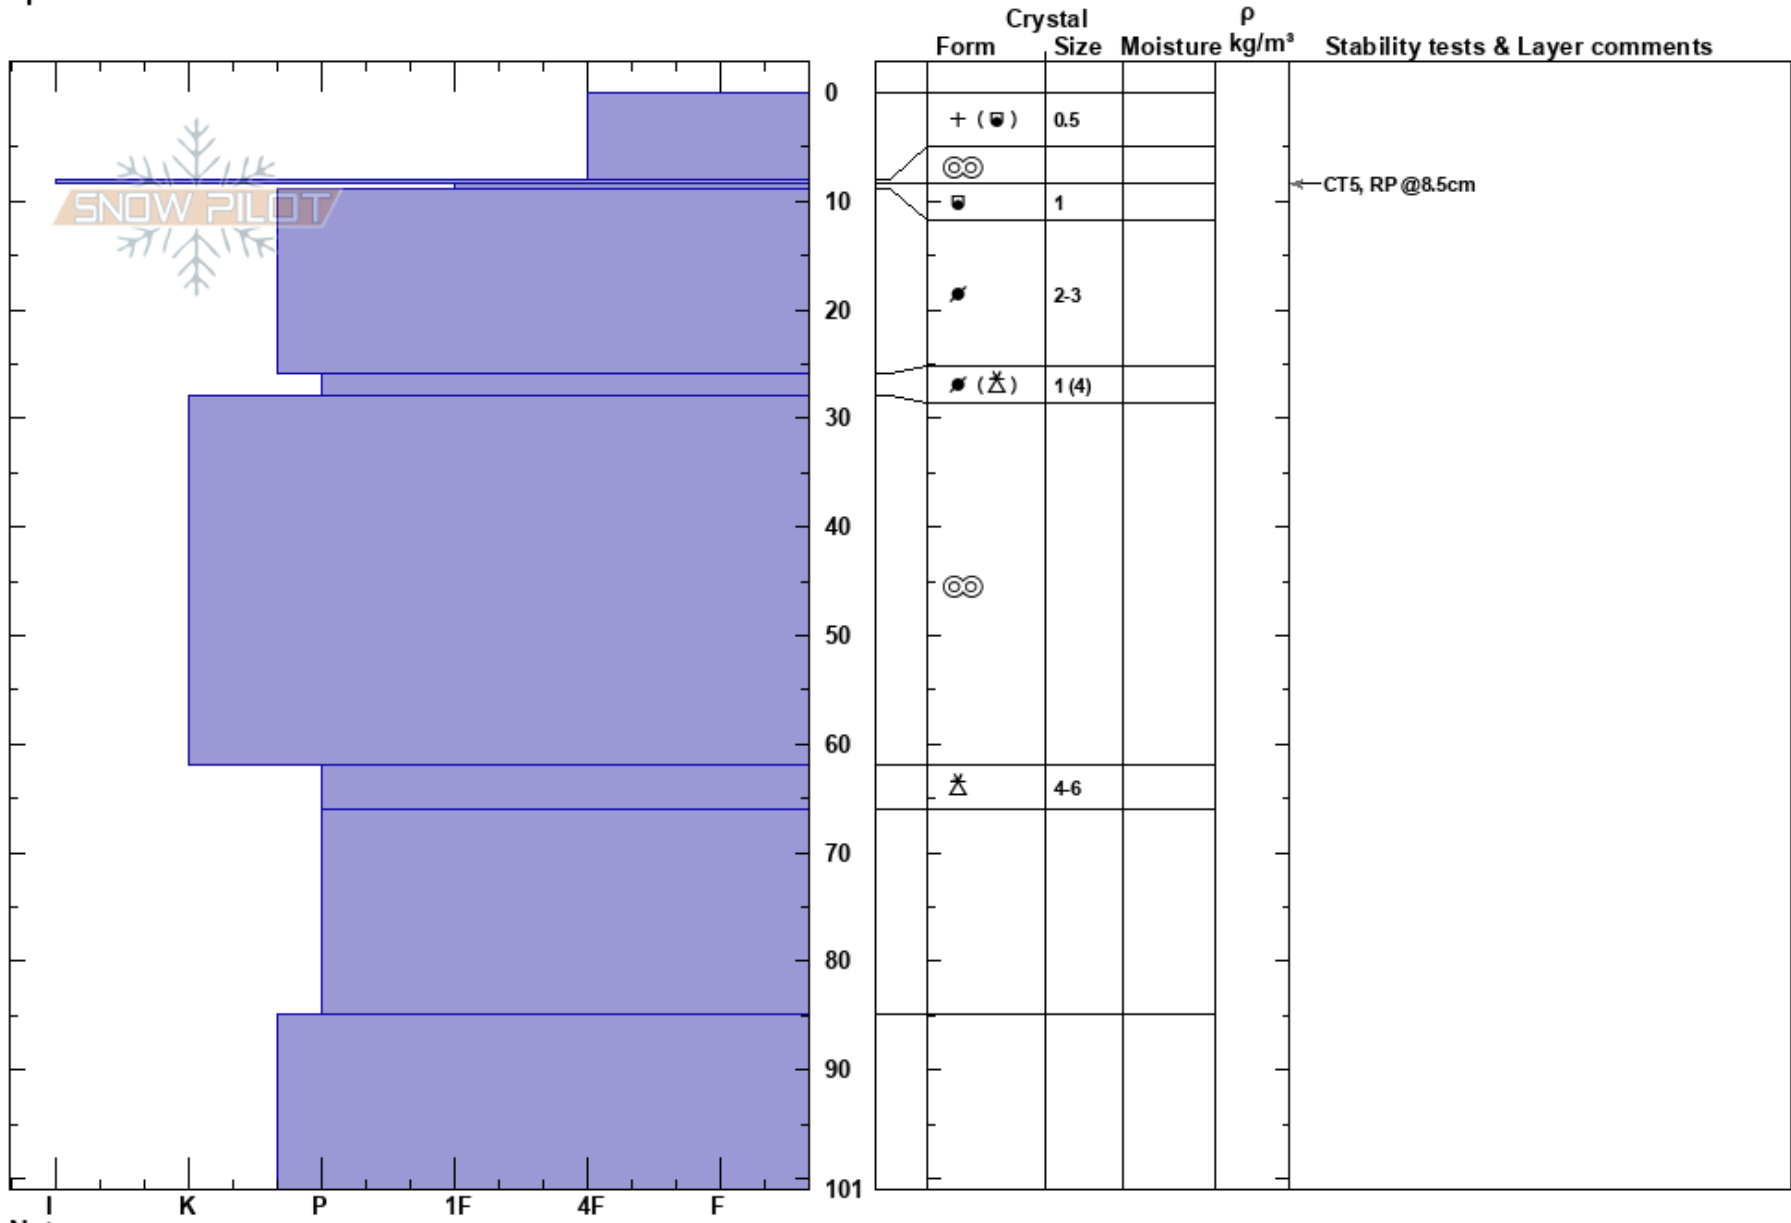

Karlsárdalur-Vikið
 Tröllaskagi
 Iceland
Elevation: 548 m
Aspect: 270°
Specifics:

Sveinn Brynjólfsson
 03/03/2022 - 12:00
Co-ord: 66.01286N, -18.59125W
Slope Angle: 25°
Wind Loading:

Stability:
Air Temperature:
Sky Cover: BKN
Precipitation: NO
Wind: Calm

PF: 5
Layer Notes:
 8.5-9cm: Problematic layer

Notes: