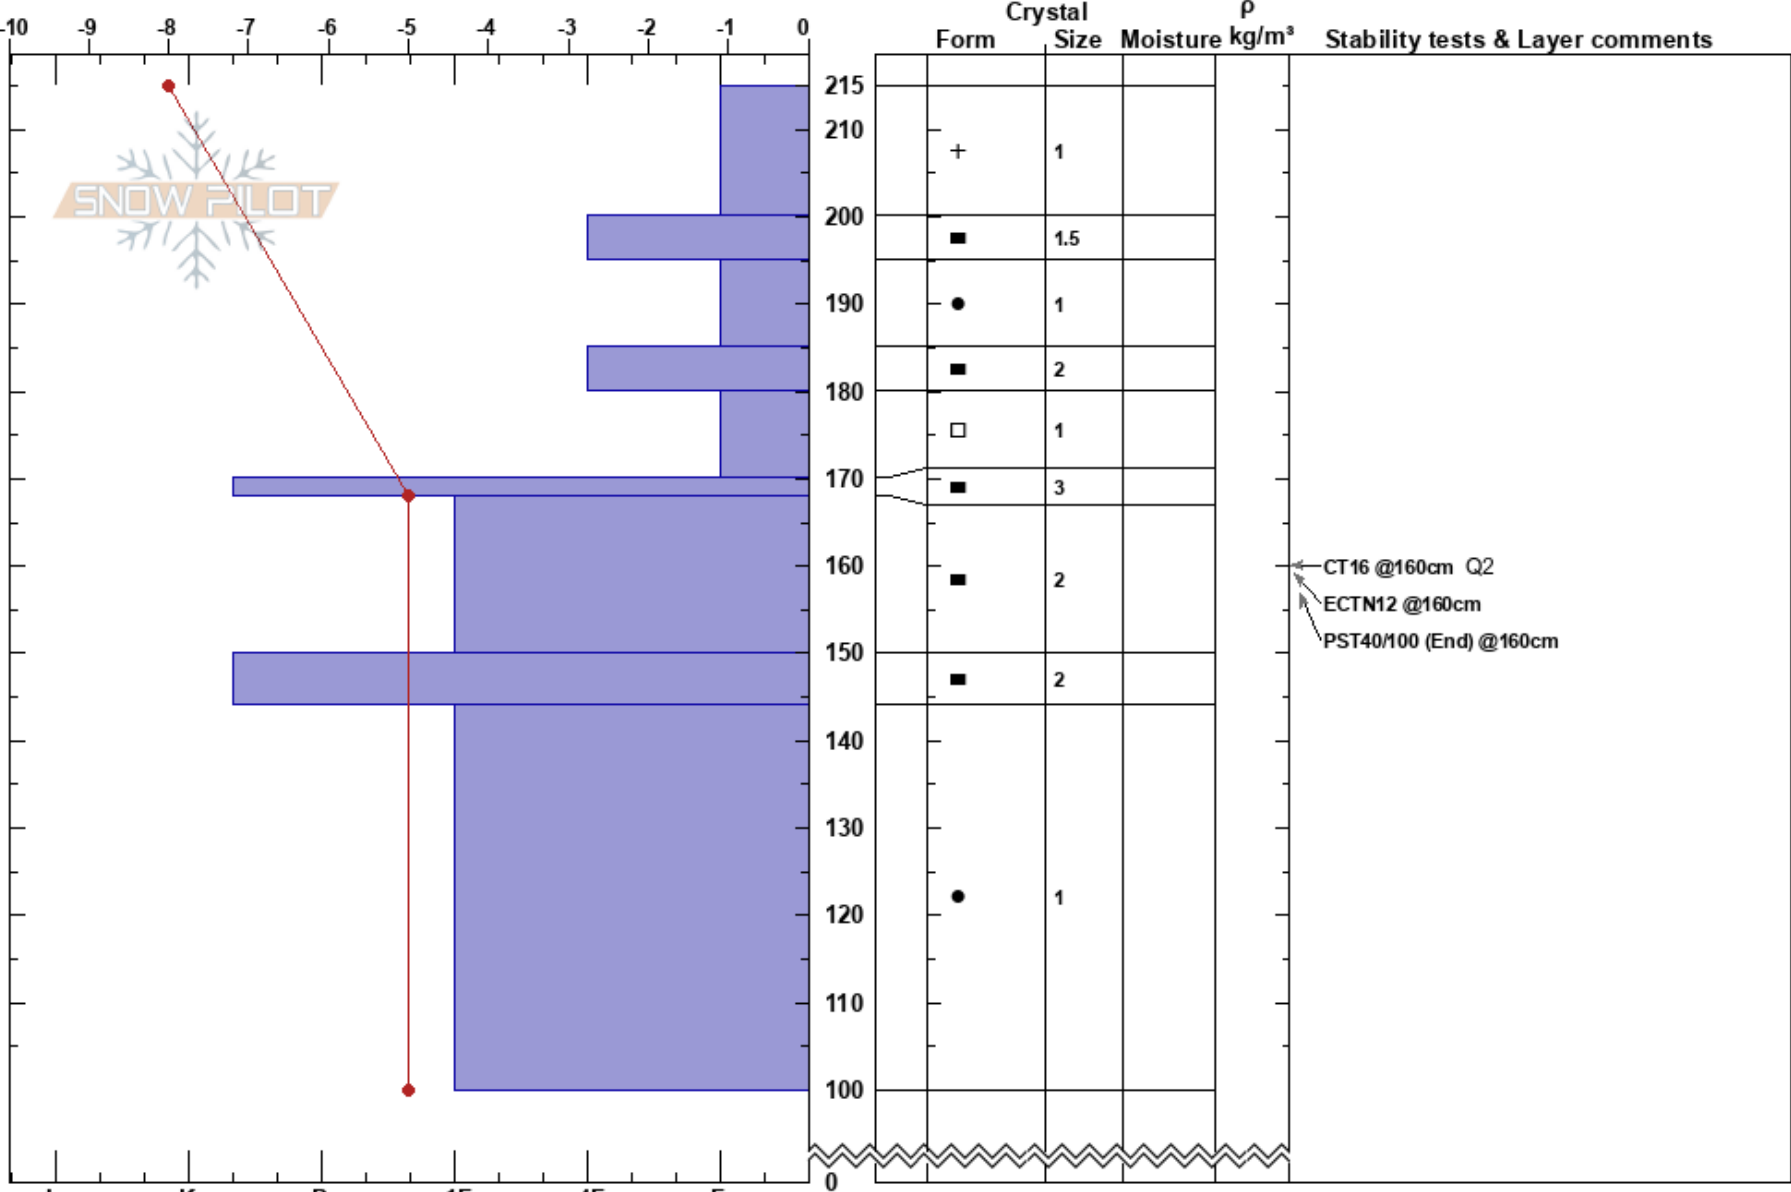

AVI 1: the cone
 Mt Bachelor Area
 OR
 Elevation: 7808 ft
 Aspect:

keeler frangooles
 02/20/2022 - 12:00pm
 Co-ord: 43.98634N, -121.67964W
 Slope Angle: 28°
 Wind Loading: previous

Stability: **HS:215**
 Air Temperature: 20°C **PF: 30** 180-170cm: Problematic layer
 Sky Cover: FEW **PS: 10**
 Precipitation: NO
 Wind: N Light Breeze

Specifics: Pit dug in a Ski Area; Pit is representative of backcountry

Notes: