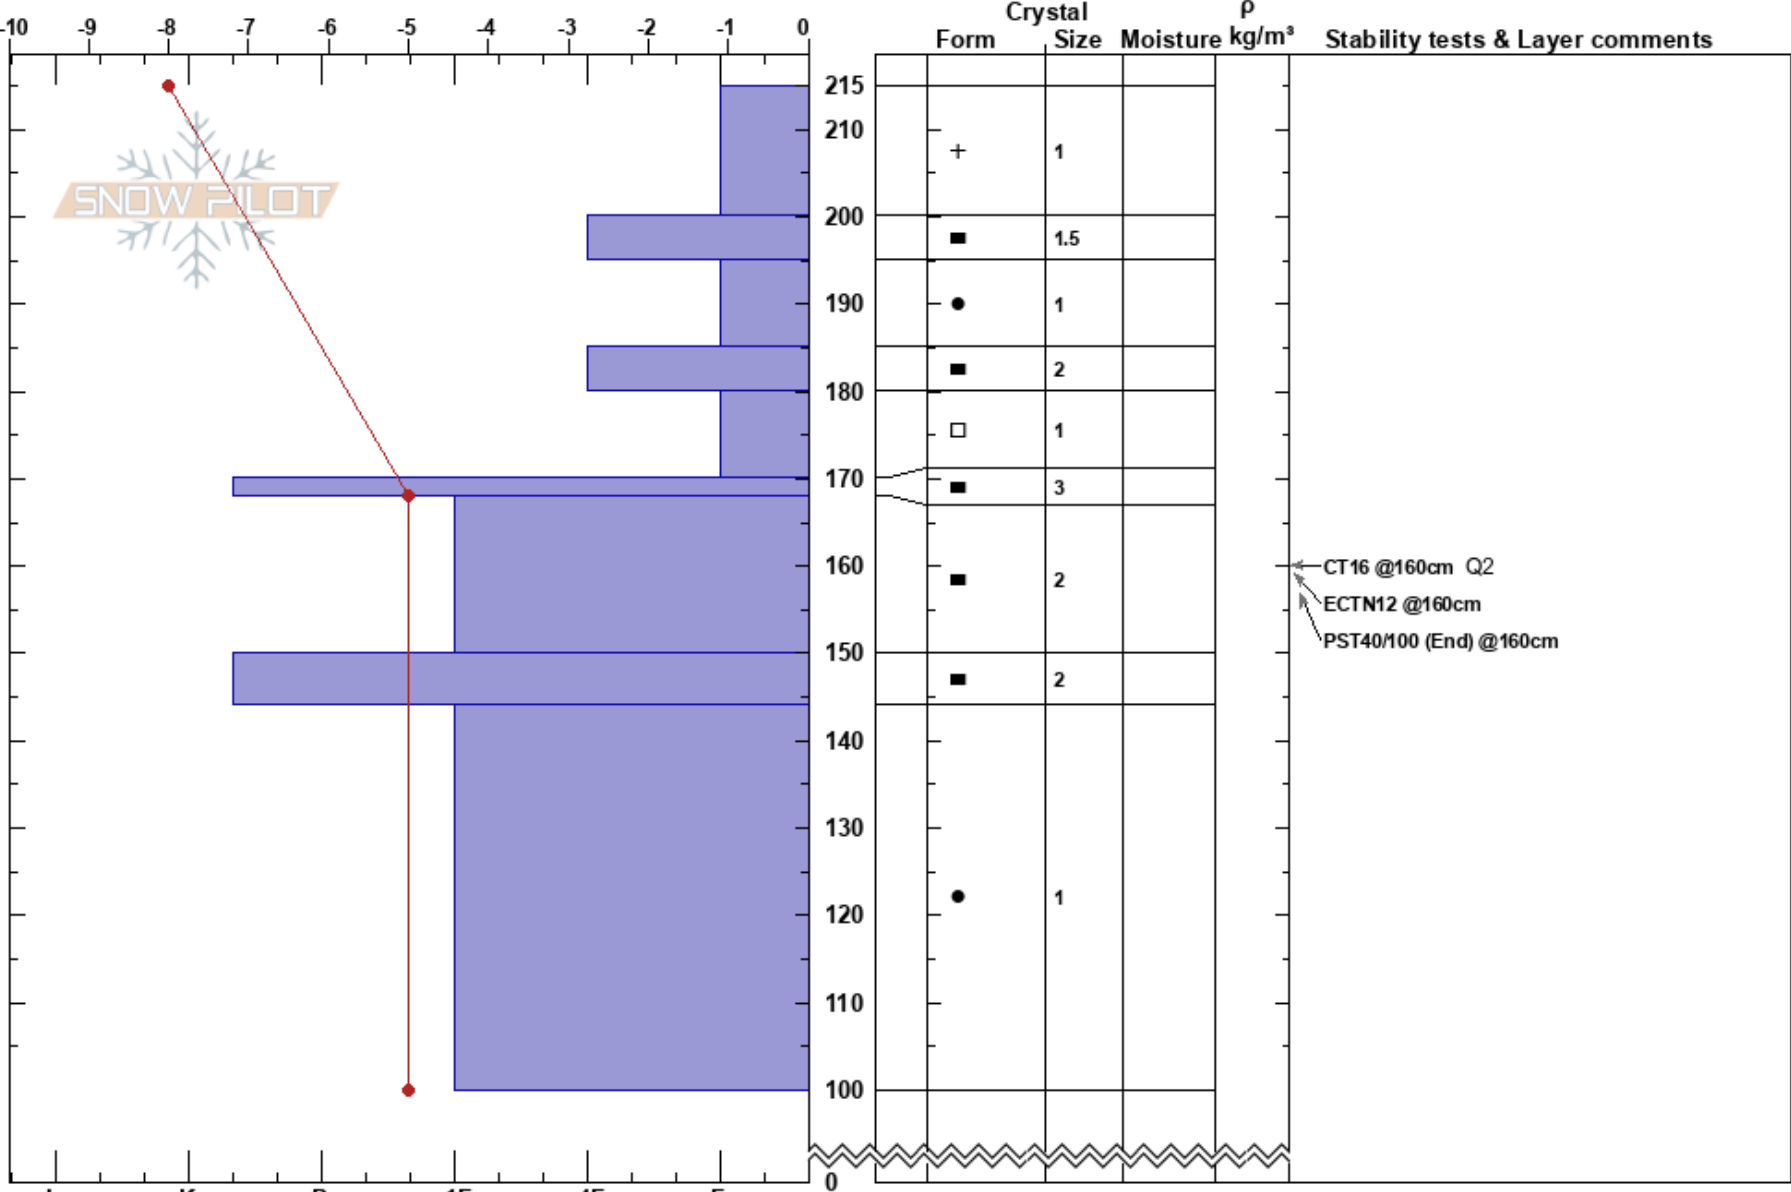

AVI 1: the cone  
 Mt Bachelor Area  
 OR  
 Elevation: 7808 ft  
 Aspect:

keeler frangooles  
 02/20/2022 - 12:00pm  
 Co-ord: 43.98634N, -121.67964W  
 Slope Angle: 28°  
 Wind Loading: previous

Stability: **HS:215**  
 Air Temperature: 20°C **PF: 30** 180-170cm: Problematic layer  
 Sky Cover: FEW **PS: 10**  
 Precipitation: NO  
 Wind: N Light Breeze

**Specifics:** Pit dug in a Ski Area; Pit is representative of backcountry

Notes: