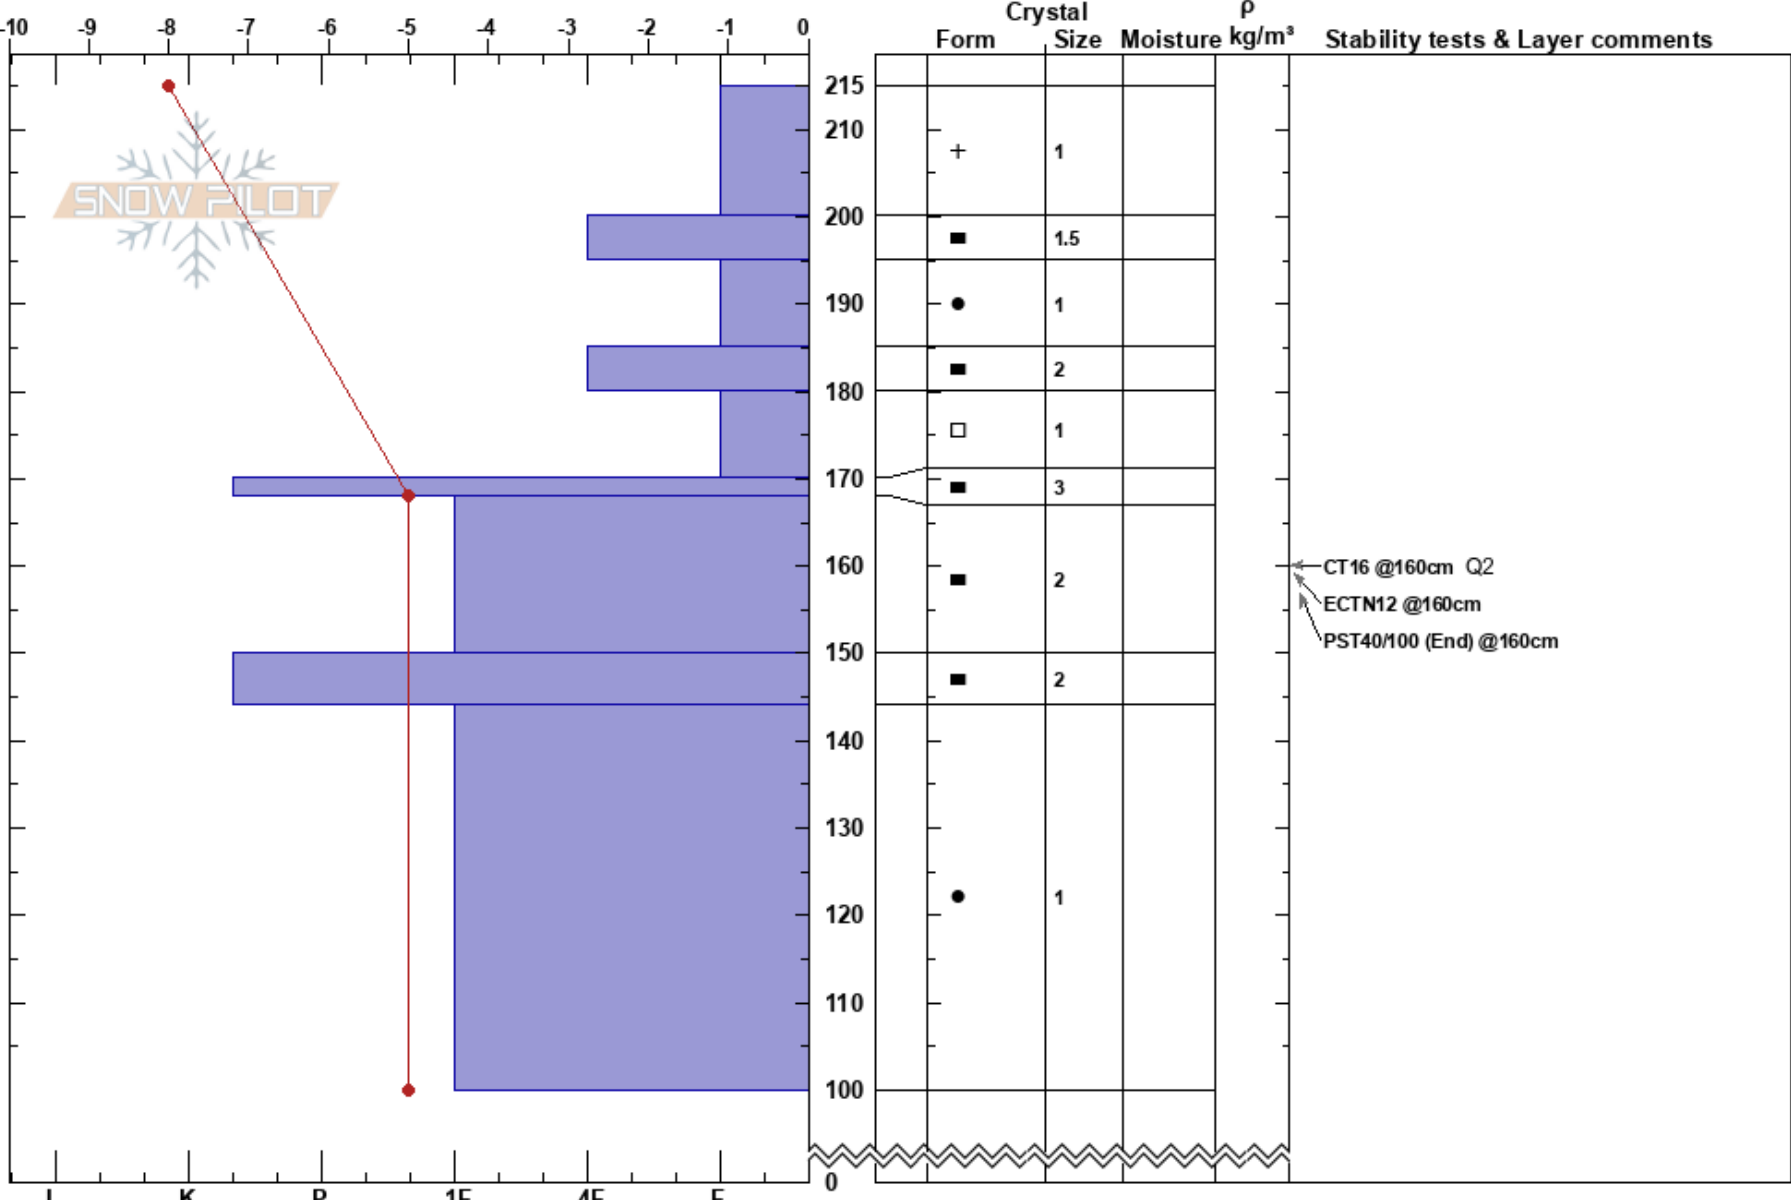

AVI 1: the cone
 Mt Bachelor Area
 OR
 Elevation: 7808 ft
 Aspect:

keeler frangooles
 02/20/2022 - 12:00pm
 Co-ord: 43.98634N, -121.67964W
 Slope Angle: 28°
 Wind Loading: previous

Stability: **HS:215**
 Air Temperature: 20°C **PF: 30** 180-170cm: Problematic layer
 Sky Cover: FEW **PS: 10**
 Precipitation: NO
 Wind: N Light Breeze

Specifics: Pit dug in a Ski Area; Pit is representative of backcountry

CT16 @160cm Q2
 ECTN12 @160cm
 PST40/100 (End) @160cm

Notes: