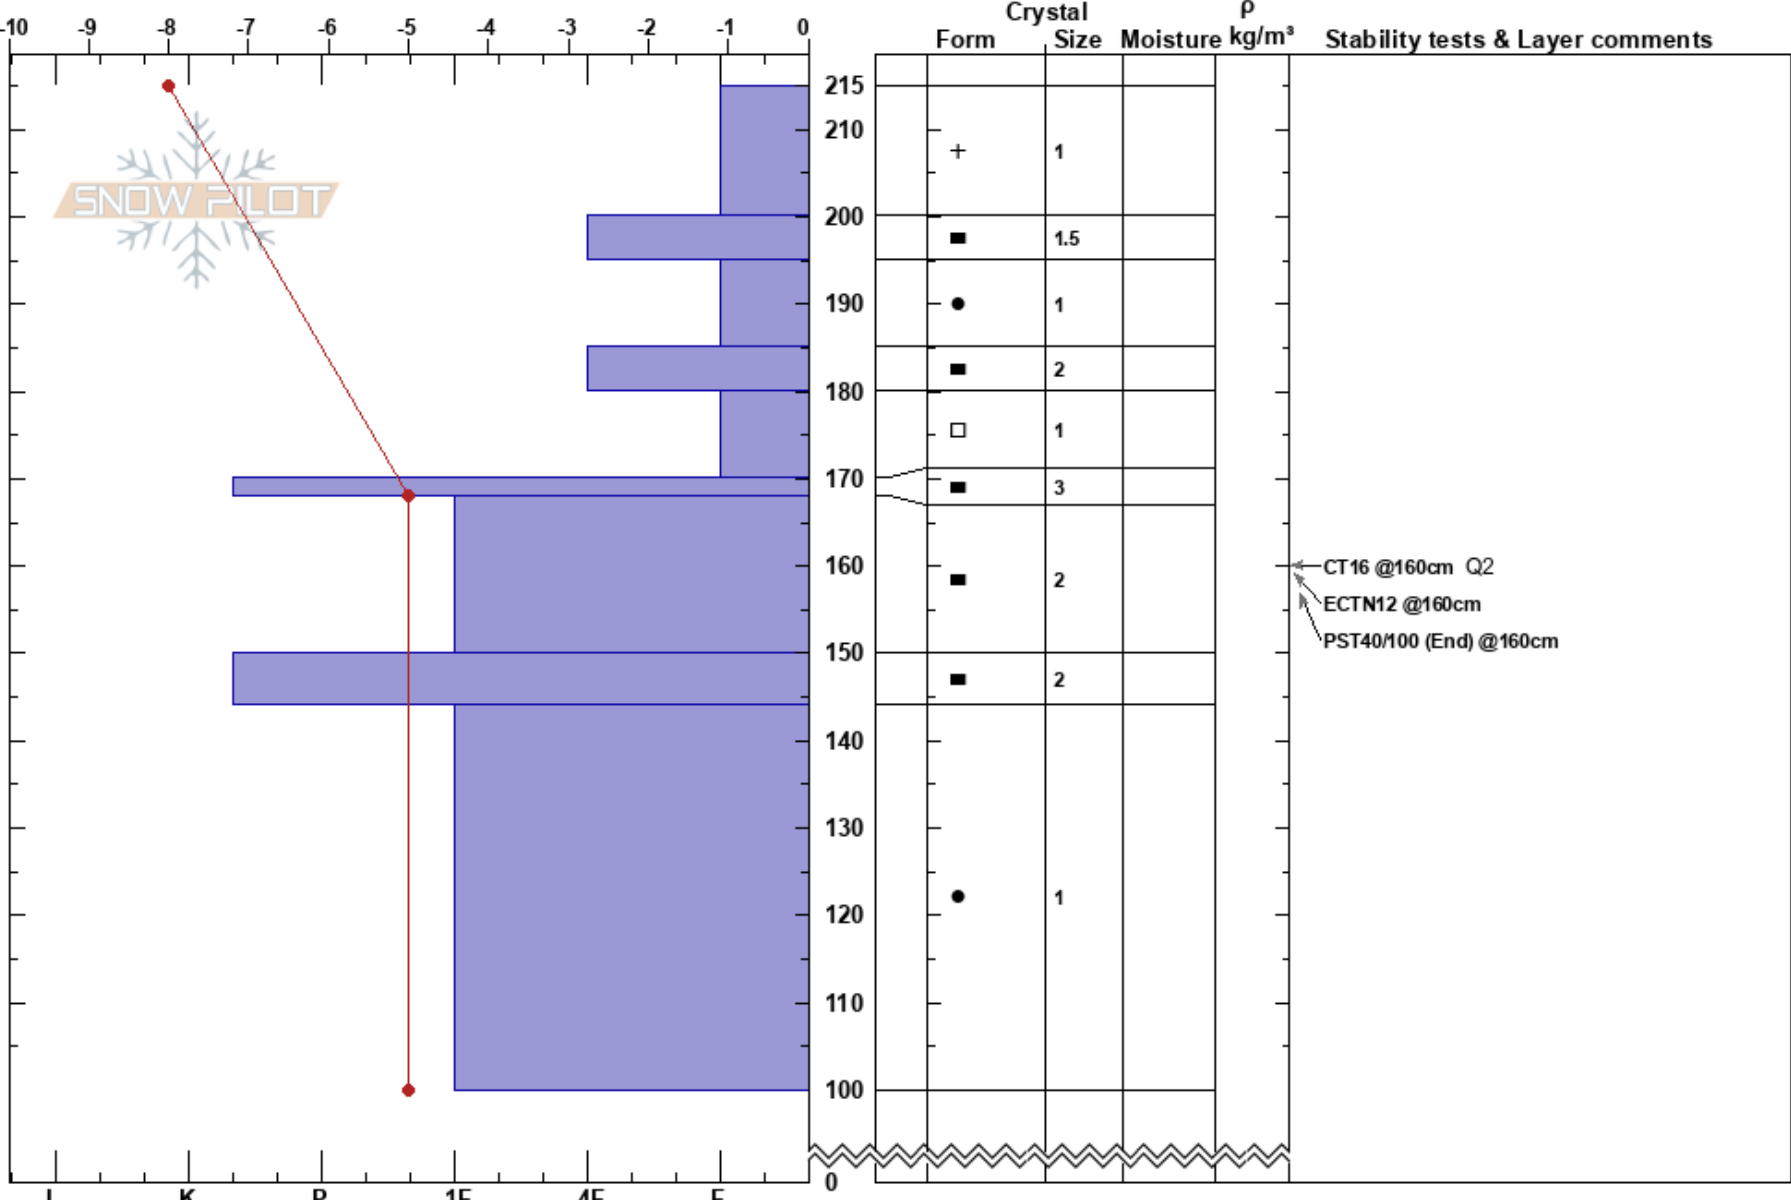

AVI 1: the cone  
 Mt Bachelor Area  
 OR  
 Elevation: 7808 ft  
 Aspect:

keeler frangooles  
 02/20/2022 - 12:00pm  
 Co-ord: 43.98634N, -121.67964W  
 Slope Angle: 28°  
 Wind Loading: previous

Stability: **HS:215**  
 Air Temperature: 20°C **PF: 30** 180-170cm: Problematic layer  
 Sky Cover: FEW **PS: 10**  
 Precipitation: NO  
 Wind: N Light Breeze

**Specifics:** Pit dug in a Ski Area; Pit is representative of backcountry

Notes: