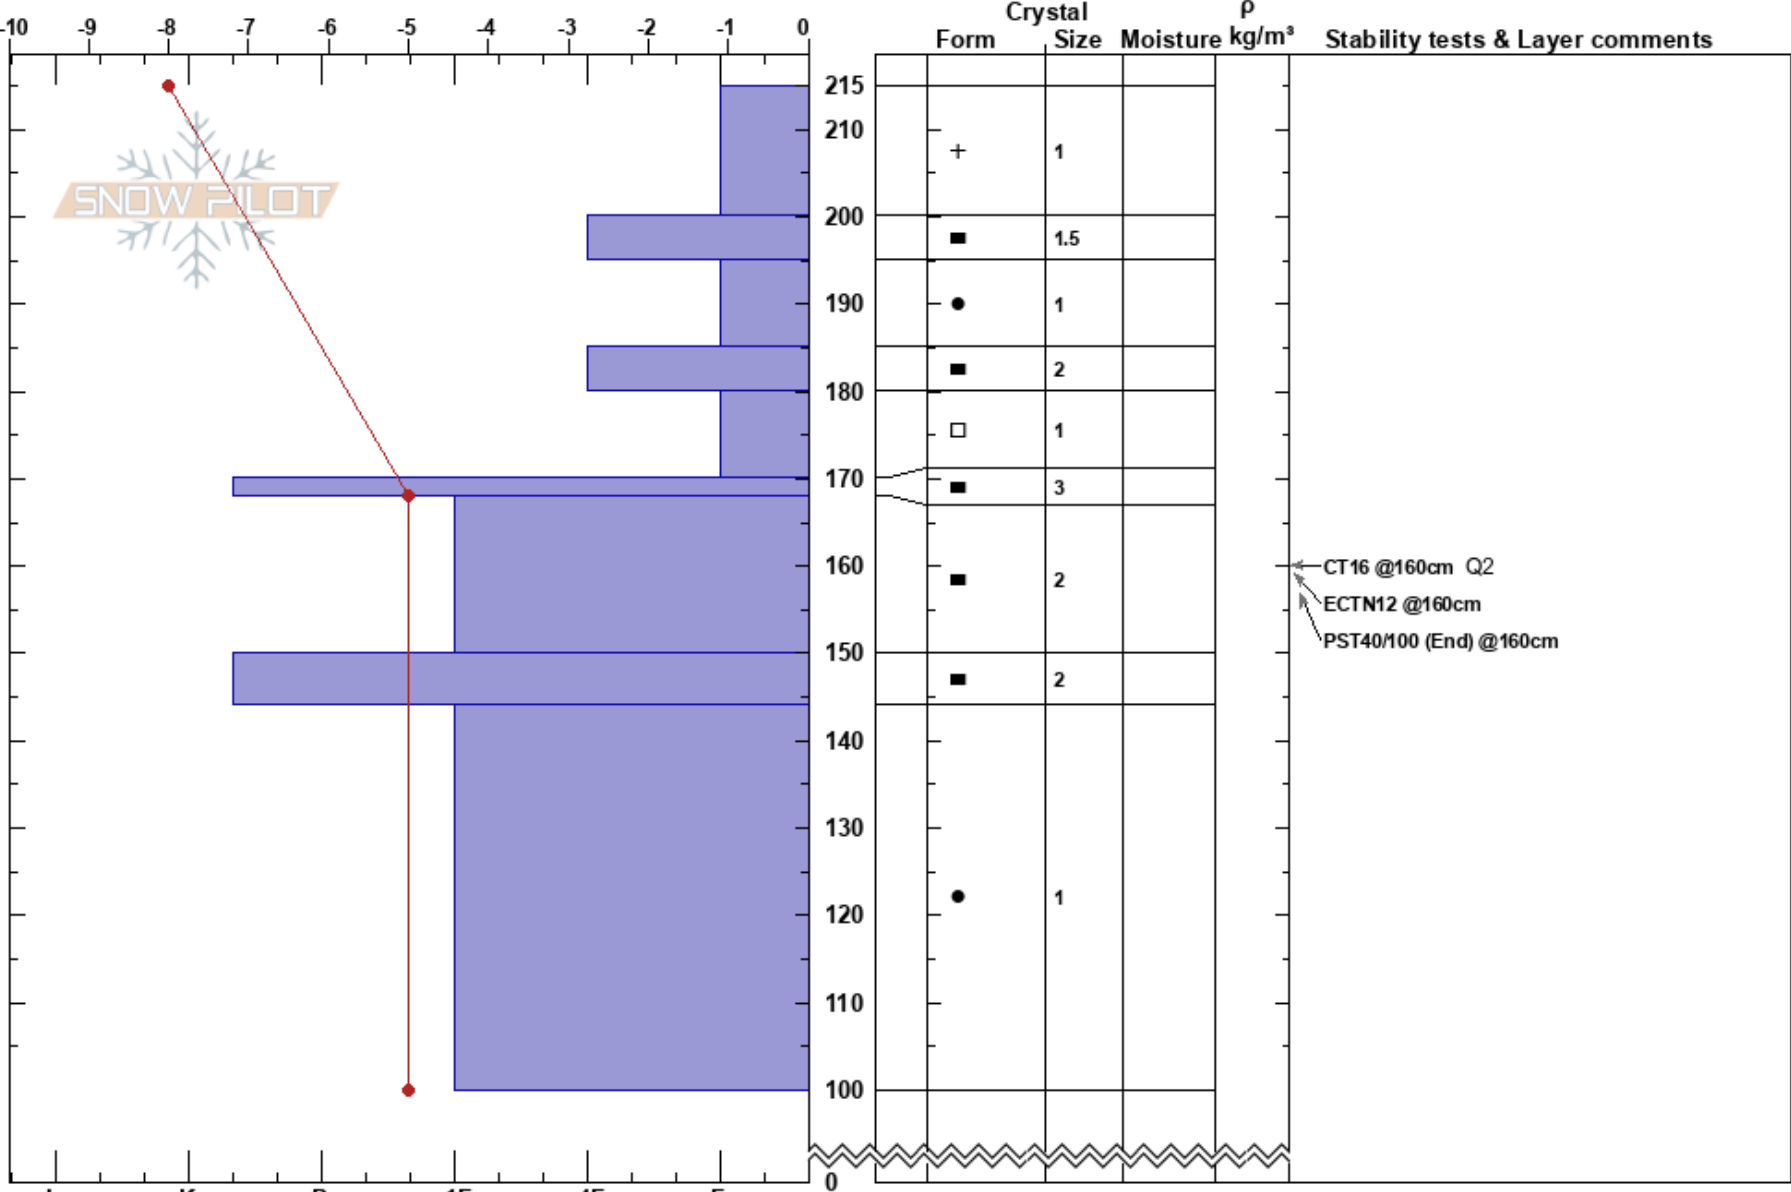

AVI 1: the cone
 Mt Bachelor Area
 OR
 Elevation: 7808 ft
 Aspect:

keeler frangooles
 02/20/2022 - 12:00pm
 Co-ord: 43.98634N, -121.67964W
 Slope Angle: 28°
 Wind Loading: previous

Stability: **HS:215**
 Air Temperature: 20°C **PF: 30** 180-170cm: Problematic layer
 Sky Cover: FEW **PS: 10**
 Precipitation: NO
 Wind: N Light Breeze

Specifics: Pit dug in a Ski Area; Pit is representative of backcountry

CT16 @160cm Q2
 ECTN12 @160cm
 PST40/100 (End) @160cm

Notes: