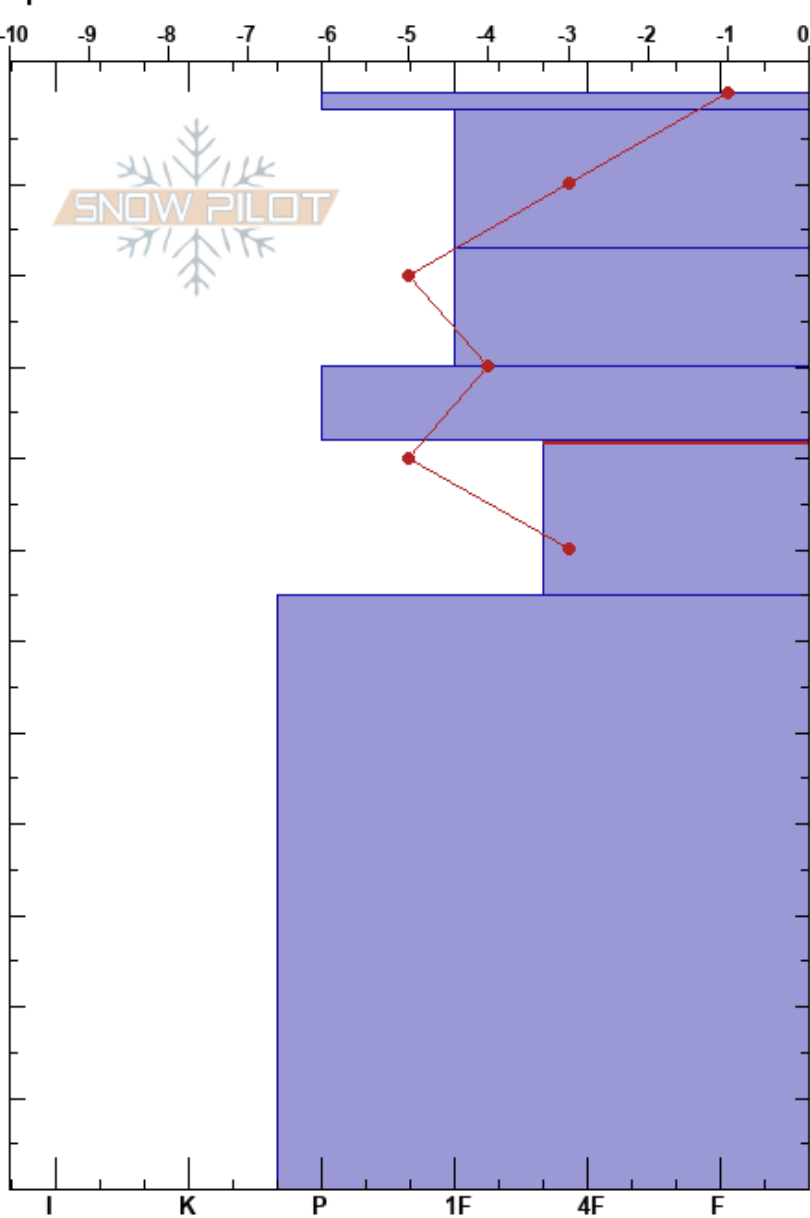

Flat Top / Rock Garden
 Front Range
 CO
Elevation: 10373 ft
Aspect: E
Specifics: Practice Pit

Daniel Crist
 03/03/2022 - 12:00pm
Co-ord: 40.31754N, -105.65806W
Slope Angle: 25°
Wind Loading: no

Stability:
Air Temperature: 10°C
Sky Cover: SCT
Precipitation: NO
Wind: W Moderate

HS: 120
PF: 25 38-55cm: Problematic layer
PS: 15

Form	Crystal		ρ kg/m ³	Stability tests & Layer comments
	Size	Moisture		
○	0.5-1			
●	0.5-1			
●	0.5-1			
●	0.5-1			
□ (●)	0.5			← PST85/100 (End) @38cm
●	0.5			