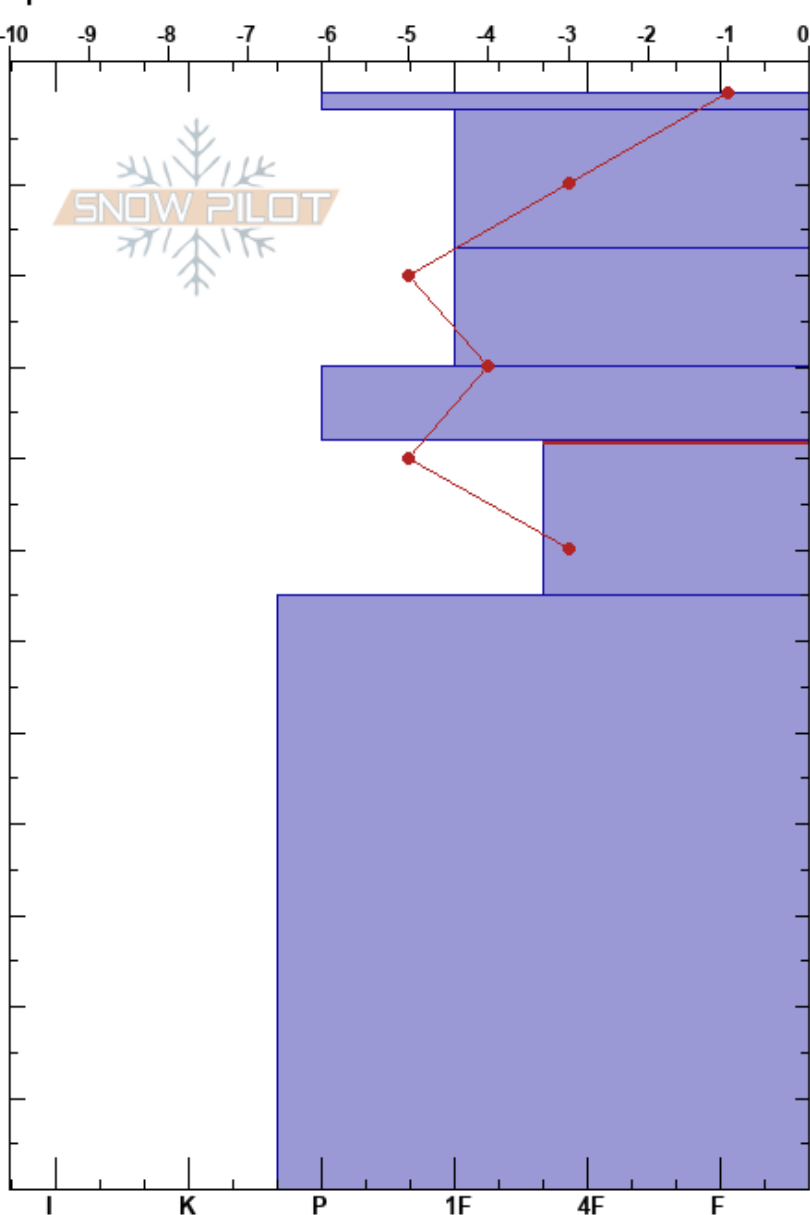

Flat Top / Rock Garden
 Front Range
 CO
 Elevation: 10373 ft
 Aspect: E
 Specifics: Practice Pit

Daniel Crist
 03/03/2022 - 12:00pm
 Co-ord: 40.31754N, -105.65806W
 Slope Angle: 25°
 Wind Loading: no

Stability:
 Air Temperature: 10°C
 Sky Cover: SCT
 Precipitation: NO
 Wind: W Moderate

HS: 120
 PF: 25 38-55cm: Problematic layer
 PS: 15

Form	Crystal		Moisture	ρ kg/m ³	Stability tests & Layer comments
	Size				
○	0.5-1				
●	0.5-1				
●	0.5-1				
●	0.5-1				
□ (●)	0.5				← PST85/100 (End) @38cm
●	0.5				