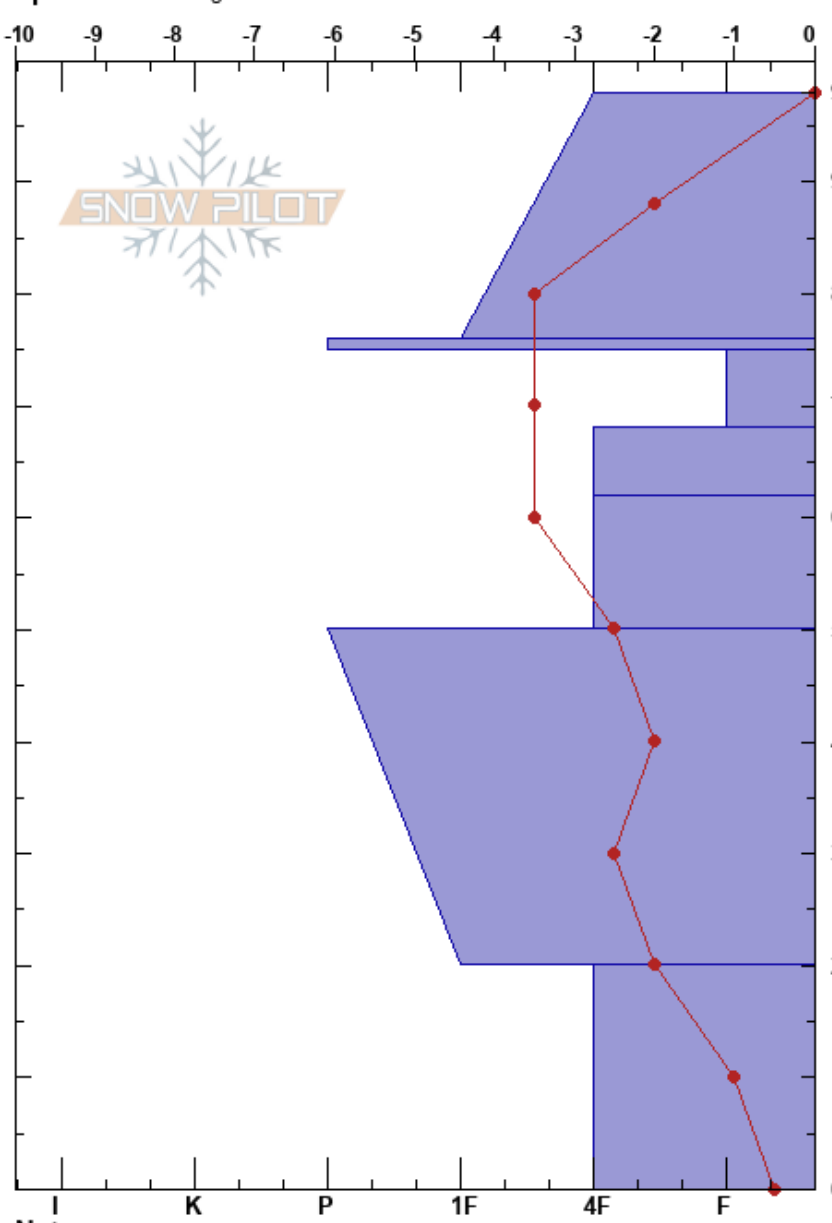

No Smoking  
 Aspen Snowmass  
 CO  
**Elevation:** 10163 ft  
**Aspect:** NE  
**Specifics:** Pit dug in a Ski Area

Snowmass Ski Patrol  
 03/03/2022 - 1:50pm  
**Co-ord:** 39.18574N, -106.95392E  
**Slope Angle:** 18°  
**Wind Loading:**

**Stability:**  
**Air Temperature:** 7°C  
**Sky Cover:** SCT  
**Precipitation:** NO  
**Wind:** SW Light Breeze

**HS:** 98  
**PF:** 32 75-68cm: Problematic layer  
**PS:** 5

Form	Crystal Size	Moisture	$\rho$ kg/m <sup>3</sup>	Stability tests & Layer comments
∅	1			
•	0.5	M		
⊙	1.5	D		← ECTN13 @75cm
□	1	D		← 2x CT4, SC @75cm
•	0.5	D		
⊖	2	D		
⊖	1	D		
^	4	D		