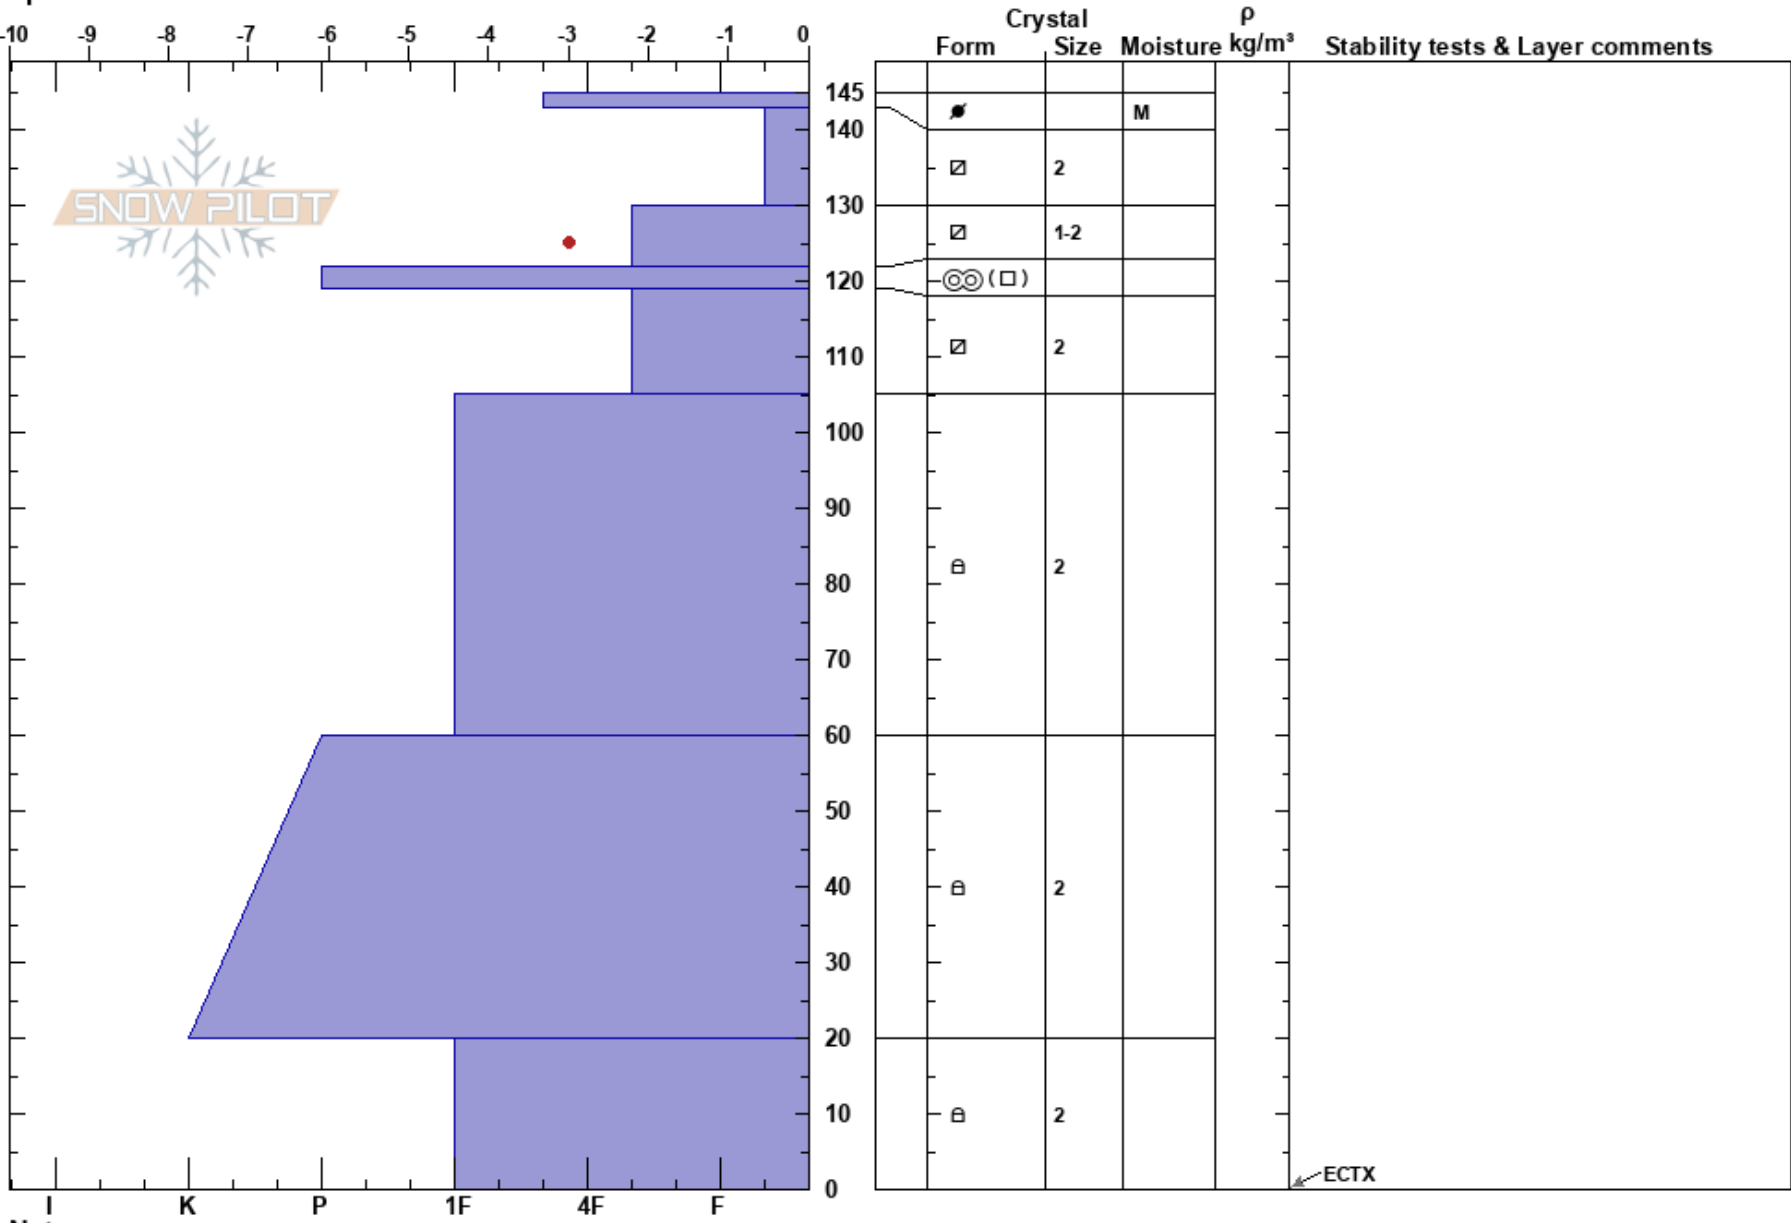

Marge
 Lionhead Range
 MT
 Elevation: 9032 ft
 Aspect: 65°
 Specifics:

Doug Chabot-Admin
 03/03/2022 - 9:00am
 Co-ord: 44.71666N, -111.31885W
 Slope Angle: 32°
 Wind Loading: previous

Stability: Good HS: 145 Layer Notes:
 Air Temperature: 0°C
 Sky Cover: CLR
 Precipitation: NO
 Wind: Calm

Notes: An east wind 2 weeks ago may have eroded away some depth.
 20 cm deep temperature is -3C.