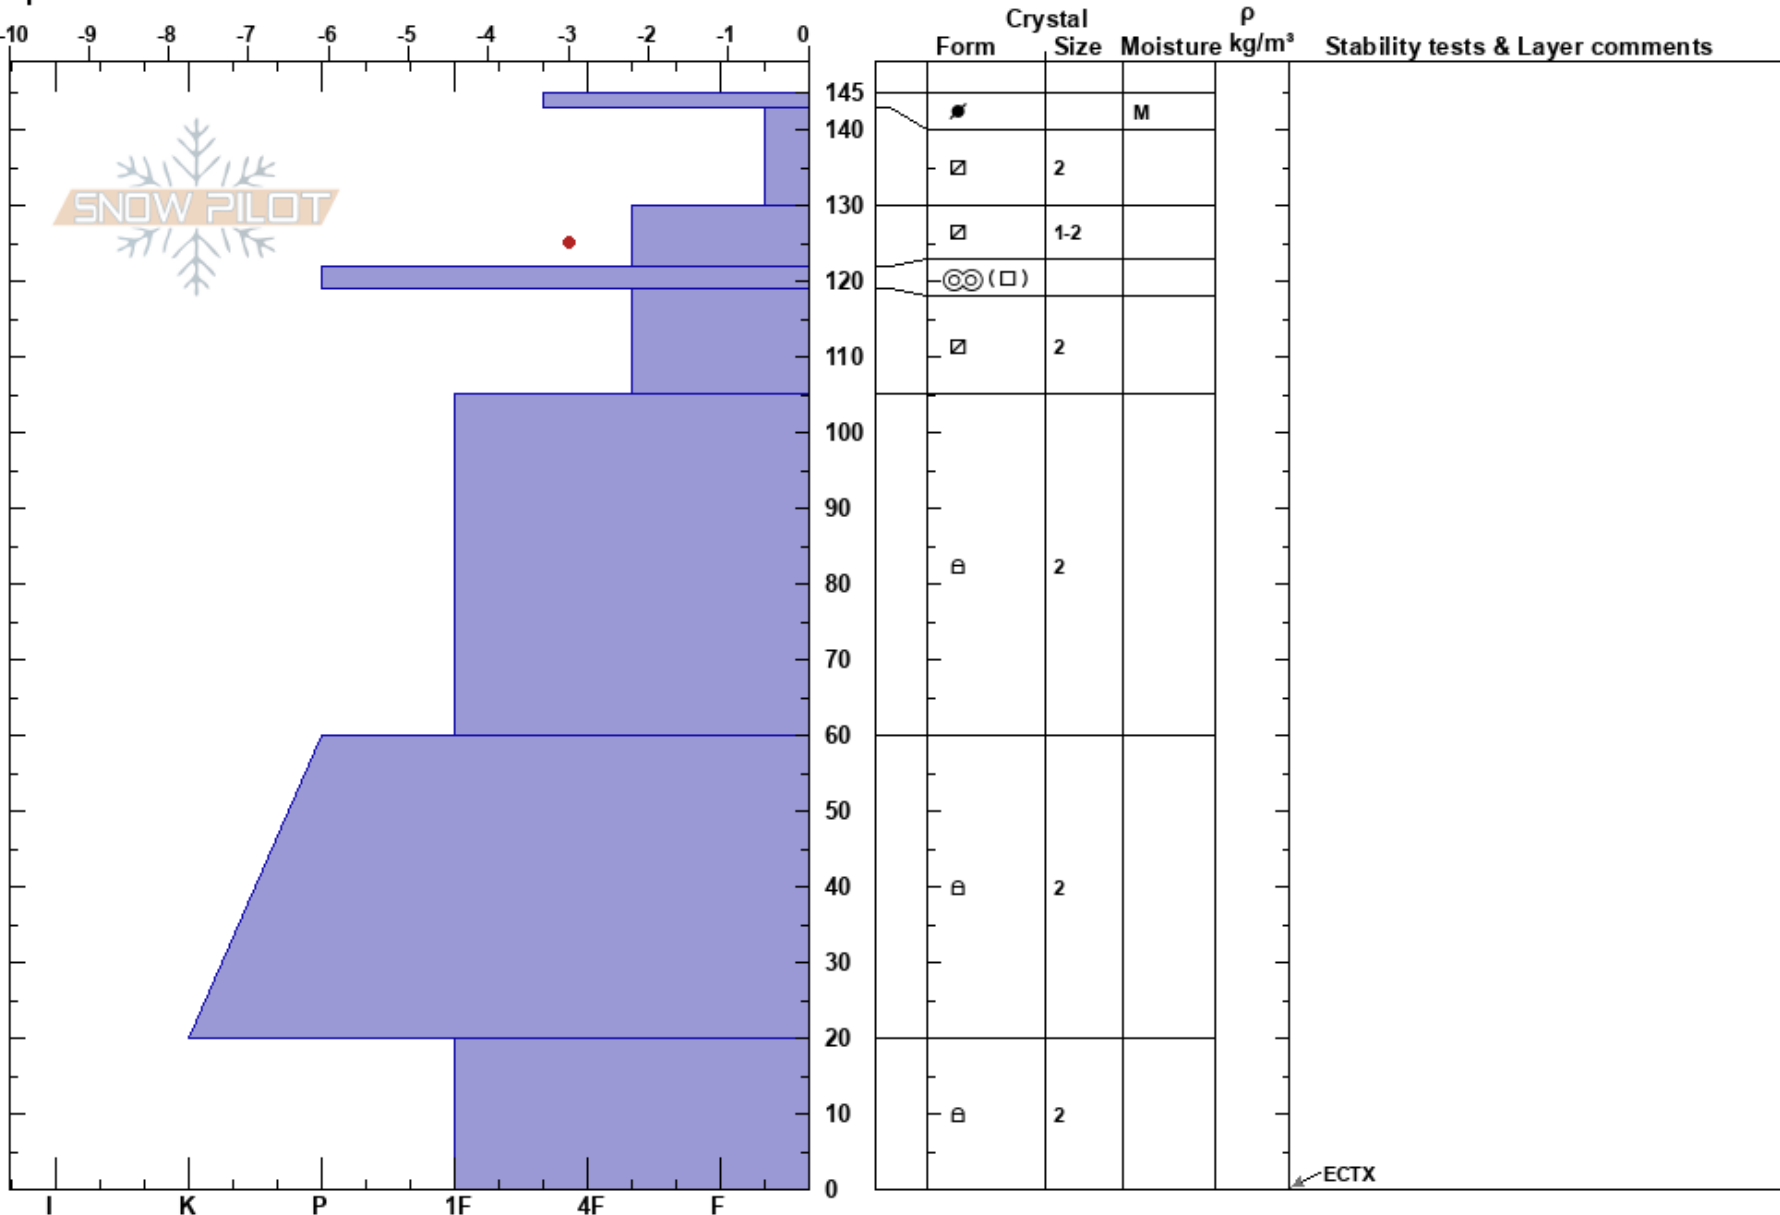

Marge
 Lionhead Range
 MT
 Elevation: 9032 ft
 Aspect: 65°
 Specifics:

Doug Chabot-Admin
 03/03/2022 - 9:00am
 Co-ord: 44.71666N, -111.31885W
 Slope Angle: 32°
 Wind Loading: previous

Stability: Good HS: 145 Layer Notes:
 Air Temperature: 0°C
 Sky Cover: CLR
 Precipitation: NO
 Wind: Calm

Notes: An east wind 2 weeks ago may have eroded away some depth.
 20 cm deep temperature is -3C.