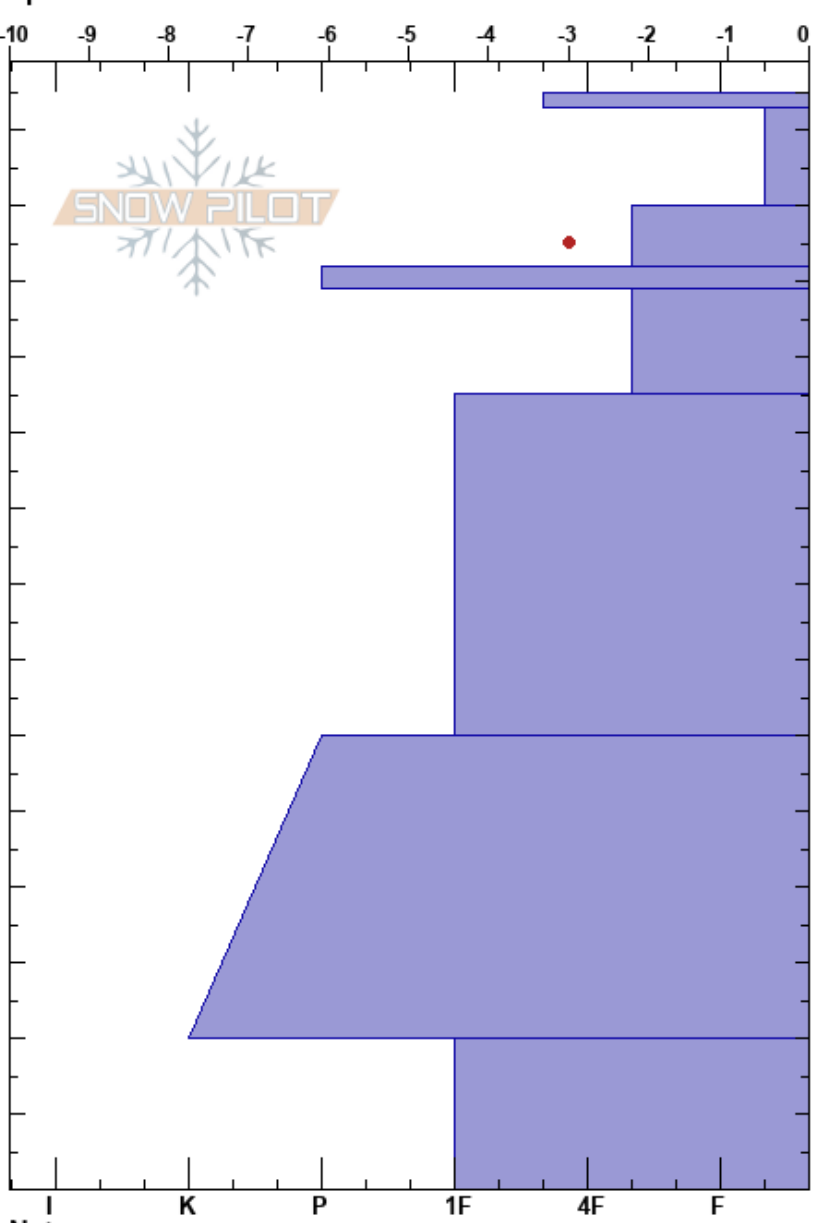

Marge
 Lionhead Range
 MT
 Elevation: 9032 ft
 Aspect: 65°
 Specifics:

Doug Chabot-Admin
 03/03/2022 - 9:00am
 Co-ord: 44.71666N, -111.31885W
 Slope Angle: 32°
 Wind Loading: previous

Stability: Good
 Air Temperature: 0°C
 Sky Cover: CLR
 Precipitation: NO
 Wind: Calm

HS: 145 Layer Notes:

Form	Crystal		Moisture	ρ kg/m ³	Stability tests & Layer comments
	Size				
•			M		
☒	2				
☒	1-2				
☉☉ (☐)					
☒	2				
⊖	2				
⊖	2				
⊖	2				

Notes: An east wind 2 weeks ago may have eroded away some depth.
 20 cm deep temperature is -3C.