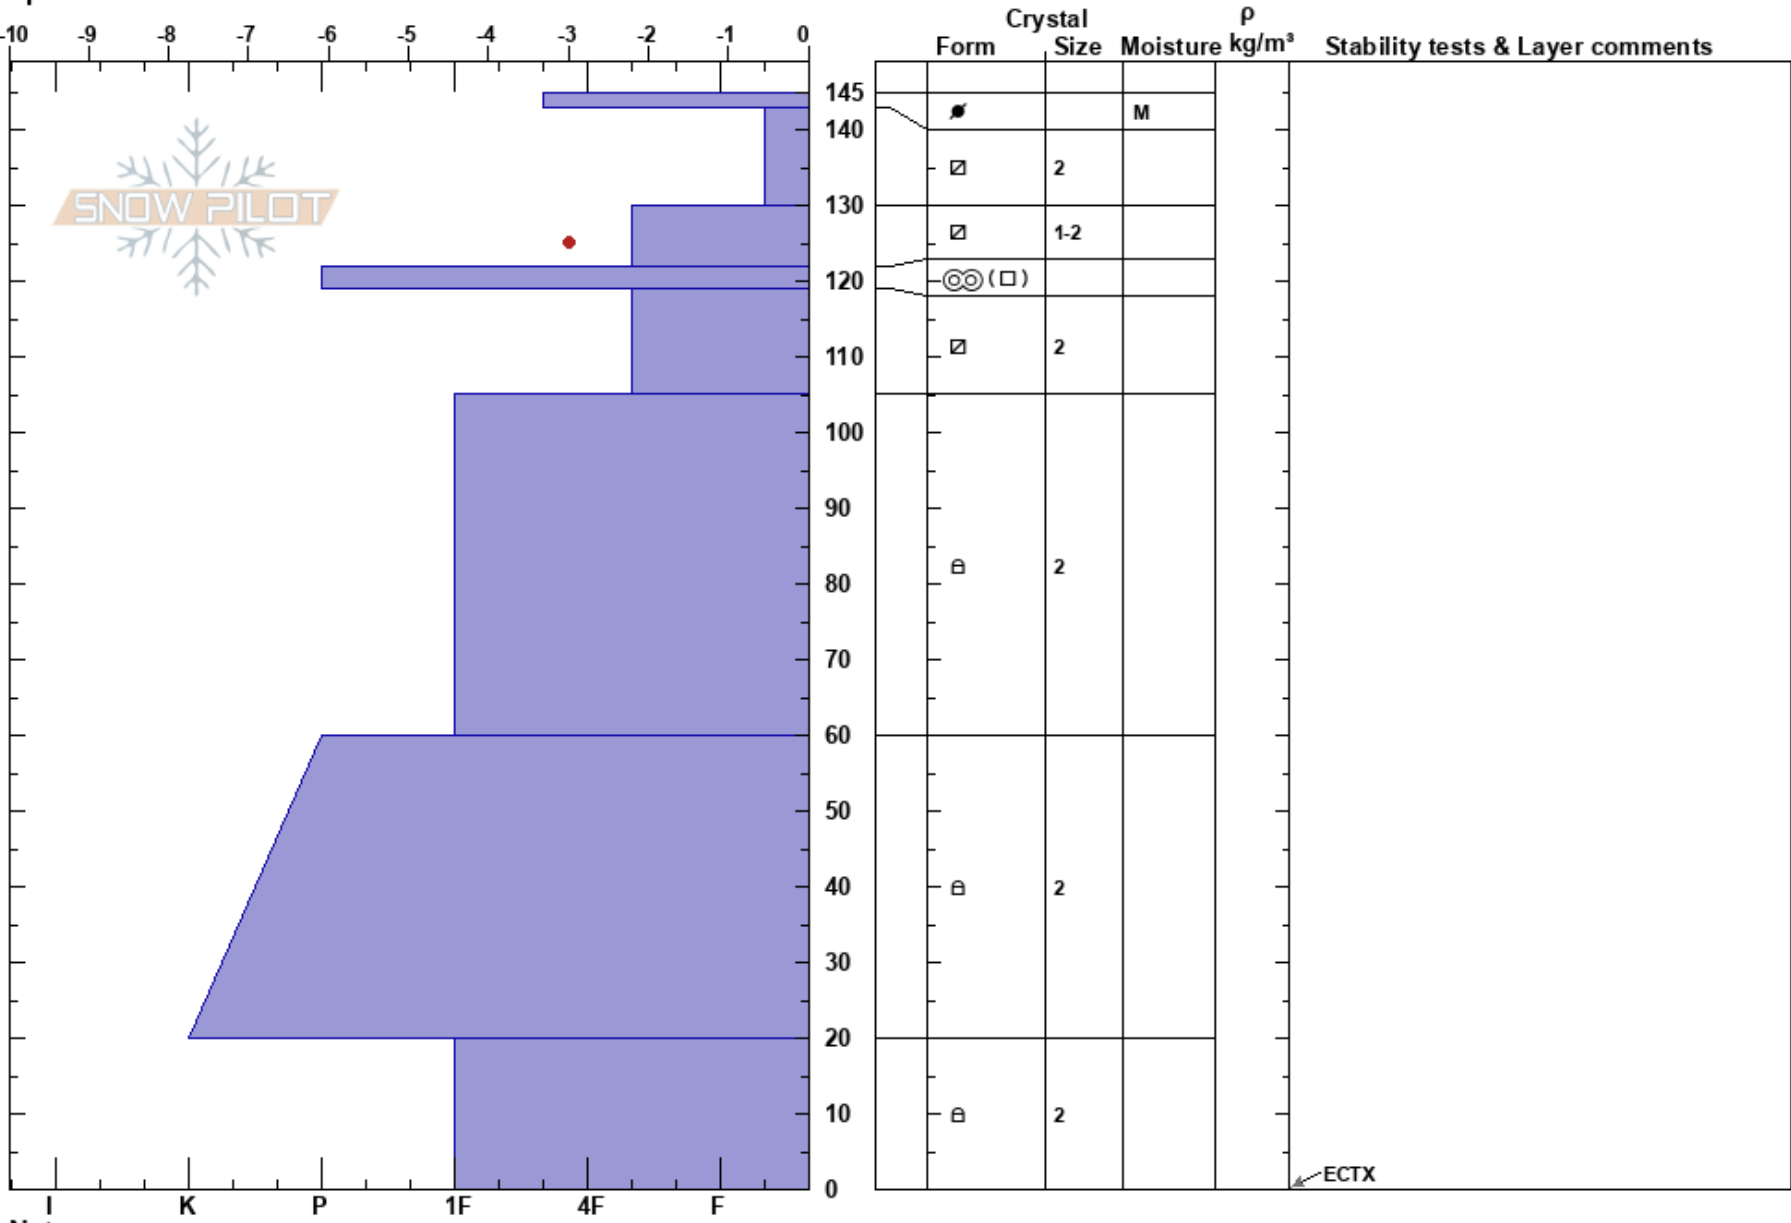

Marge  
 Lionhead Range  
 MT  
 Elevation: 9032 ft  
 Aspect: 65°  
 Specifics:

Doug Chabot-Admin  
 03/03/2022 - 9:00am  
 Co-ord: 44.71666N, -111.31885W  
 Slope Angle: 32°  
 Wind Loading: previous

Stability: Good HS: 145 Layer Notes:  
 Air Temperature: 0°C  
 Sky Cover: CLR  
 Precipitation: NO  
 Wind: Calm

Notes: An east wind 2 weeks ago may have eroded away some depth.  
 20 cm deep temperature is -3C.