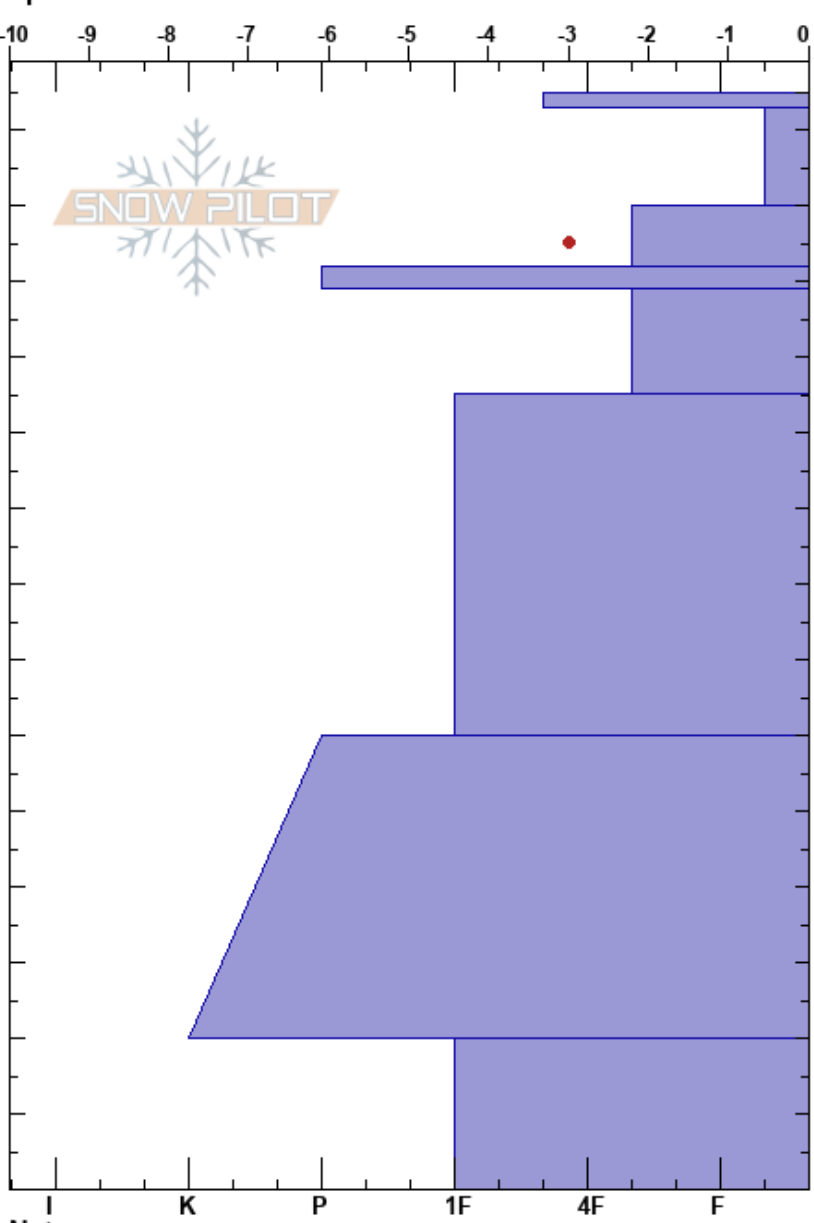

Marge  
 Lionhead Range  
 MT  
 Elevation: 9032 ft  
 Aspect: 65°  
 Specifics:

Doug Chabot-Admin  
 03/03/2022 - 9:00am  
 Co-ord: 44.71666N, -111.31885W  
 Slope Angle: 32°  
 Wind Loading: previous

Stability: Good  
 Air Temperature: 0°C  
 Sky Cover: CLR  
 Precipitation: NO  
 Wind: Calm

HS: 145

Layer Notes:

Elevation (ft)	Crystal		Moisture	$\rho$ kg/m <sup>3</sup>	Stability tests & Layer comments
	Form	Size			
145					
140	•		M		
130	☒	2			
120	☒	1-2			
110	☒	2			
100					
90					
80	⊖	2			
70					
60					
50					
40	⊖	2			
30					
20					
10	⊖	2			
0					

Notes: An east wind 2 weeks ago may have eroded away some depth.  
 20 cm deep temperature is -3C.

ECTX